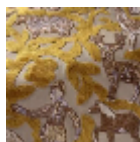

## F3977002 FAUNA

Evoking a fantastic and poetic bestiary, this ciselé velvet is covered in a multitude of animals, populating the surface of the weave with their elegant and detailed forms. Available in a palette of warm colours, FAUNA offers a rich and enchanting visual spectacle.

### Pierre Frey

<b>TYPE</b>	-
<b>USE</b>	Moderate use
<b>MARTINDALE</b>	> 30.000 T
<b>COMPOSITION</b>	74 % Viscose - 16 % Polyester - 10 % Cotton
<b>SALES UNIT</b>	Available per meter/yard
<b>WIDTH</b>	139 cm / 54,72 inch
<b>REPEAT</b>	H: 68 cm - 26,77 inch V: 106 cm - 41,73 inch Straight repeat
<b>WEIGHT</b>	1042 gr / ml
<b>CARE</b>	-
<b>CERTIFICATIONS</b>	BS5852 Cigarette & match test
<b>INFORMATION</b>	pile 100% viscose Patina with use

## 3 Colors

F3977001  
JADE

F3977002  
SABLE

F3977003  
AMBRE