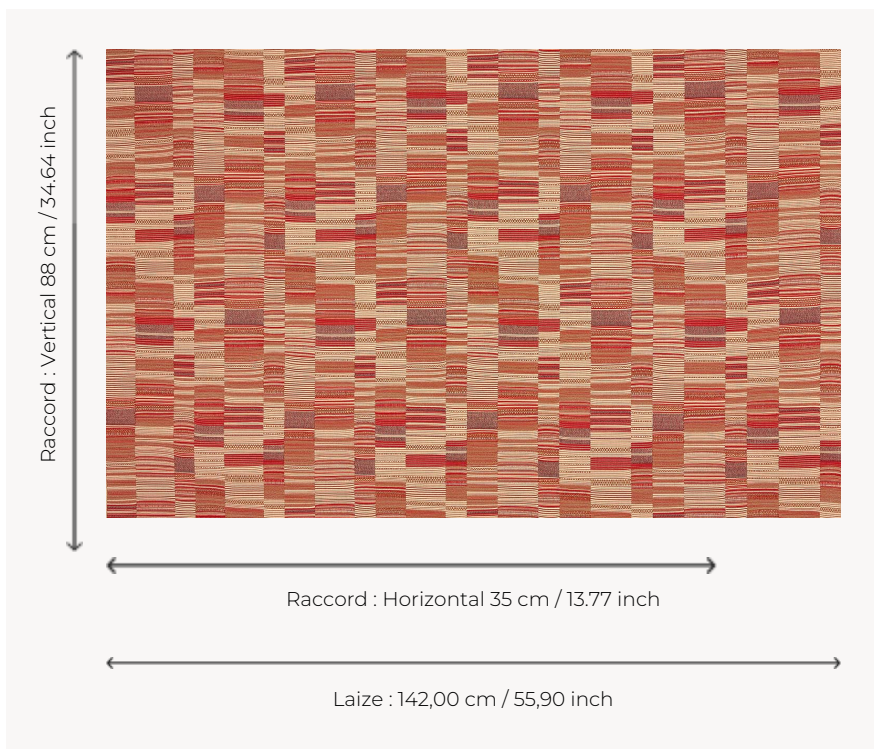

## F3983001 BOREAL

In a gradation of horizontal lines, this beautiful high-performance outdoor jacquard stands out for its elegant, balanced rhythm. BOREAL is produced in a high-performance Outdoor weave in Pierre Frey's EPV-certified workshops in the north of France, experts in Europe in the weaving of stain- and light-resistant textiles.

### F3983001 - GRENADINE

### Pierre Frey

|                    |   |
|--------------------|---|
| <b>PERFORMANCE</b> | Outdoor   |
| <b>TYPE</b>        | Jacquards   |
| <b>USE</b>         | Moderate use  |
| <b>MARTINDALE</b>  | 10.000 T  |
| <b>COMPOSITION</b> | 100 % Acrylic   |
| <b>SALES UNIT</b>  | Available per meter/yard  |
| <b>WIDTH</b>       | 142 cm / 55,90 inch   |
| <b>REPEAT</b>      | H: 35 cm - 13,77 inch<br>V: 88 cm - 34,64 inch<br>Straight repeat |
| <b>WEIGHT</b>      | 667 gr / ml   |
| <b>CARE</b>        |   |