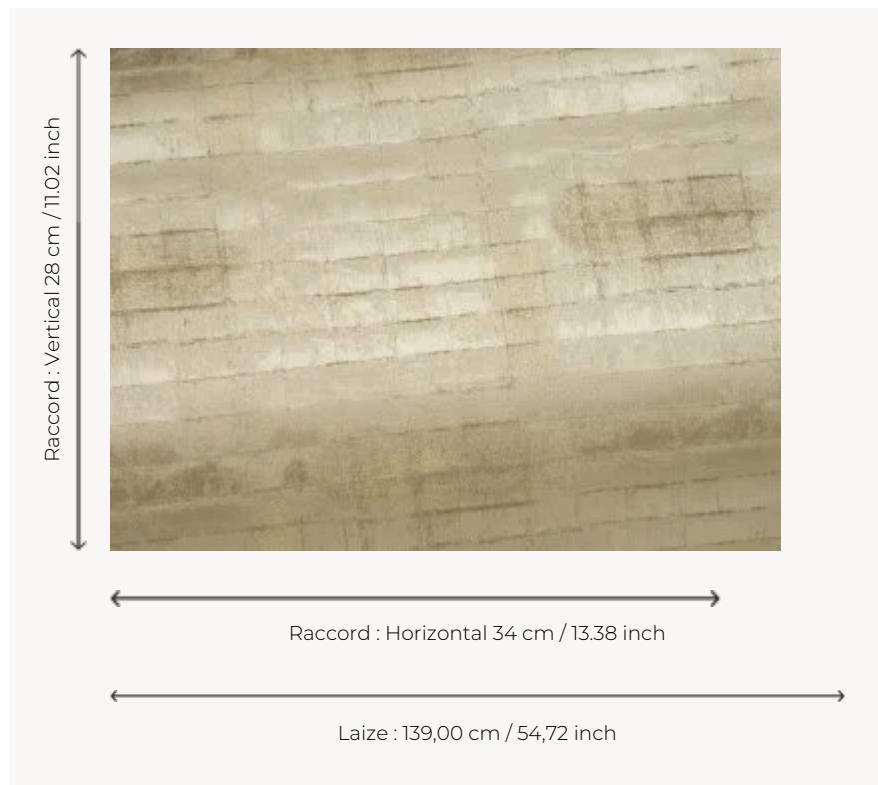

I6519001 PREZIOSA

Like gold leaf delicately placed on silk, counterbalancing with supreme sophistication the understated starkness of a modern design characteristic of the 1930s.

I6519001 - Duna

Fadini Borghi

TYPE	-
USE	Curtain
COMPOSITION	59 % Cotton - 27 % Silk - 14 % Polyester
SALES UNIT	Available per meter/yard
WIDTH	139 cm / 54,72 inch
REPEAT	H: 34 cm - 13,38 inch V: 28 cm - 11,02 inch
WEIGHT	296 gr / ml
CARE	

1 Colors

16519001
Duna