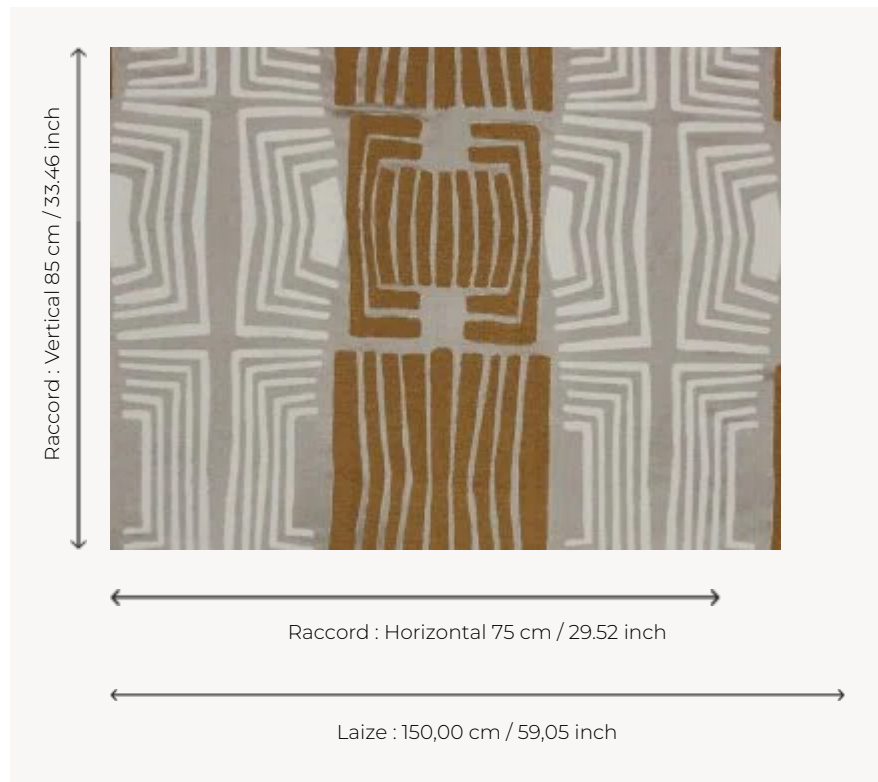

## I6592001 DOJO

This magnificent pattern from the Pacific Islands includes precious metallic effects.

### Fadini Borghi

<b>TYPE</b>	-
<b>USE</b>	Curtain
<b>COMPOSITION</b>	47 % Polyester - 38 % Cotton - 15 % Silk
<b>SALES UNIT</b>	Available per meter/yard
<b>WIDTH</b>	150 cm / 59,05 inch
<b>REPEAT</b>	H: 75 cm - 29,52 inch V: 85 cm - 33,46 inch Straight repeat
<b>WEIGHT</b>	310 gr / ml
<b>CARE</b>	