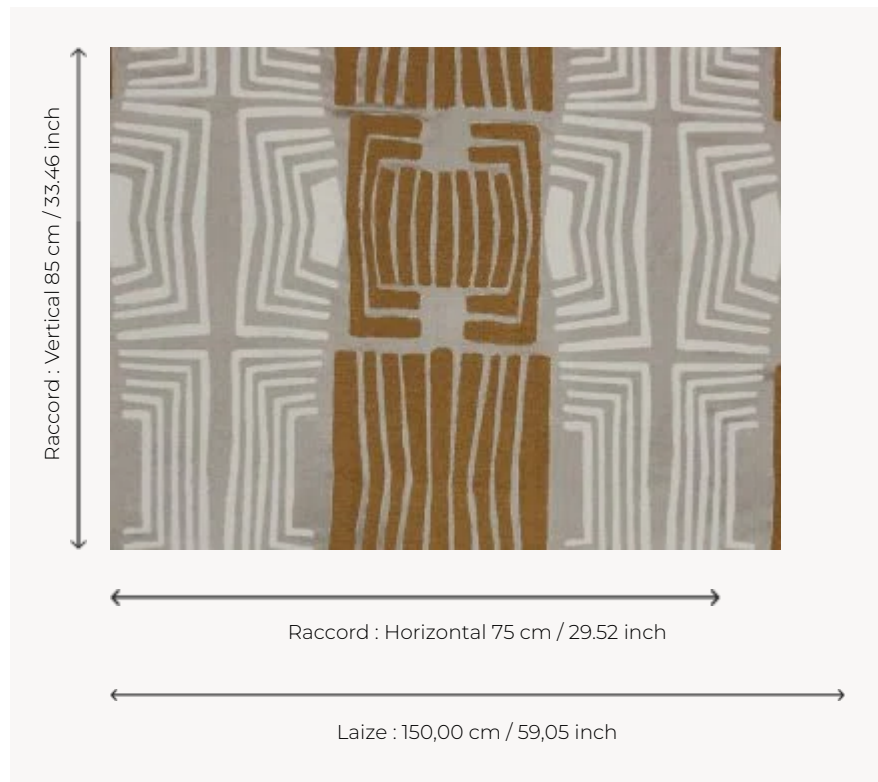

I6592001 DOJO

This magnificent pattern from the Pacific Islands includes precious metallic effects.

I6592001 - Mordoré

Fadini Borghi

TYPE	-
USE	Curtain
COMPOSITION	47 % Polyester - 38 % Cotton - 15 % Silk
SALES UNIT	Available per meter/yard
WIDTH	150 cm / 59,05 inch
REPEAT	H: 75 cm - 29,52 inch V: 85 cm - 33,46 inch Straight repeat
WEIGHT	310 gr / ml
CARE	

2 Colors

I6592001
Mordoré

I6592003
Centaure