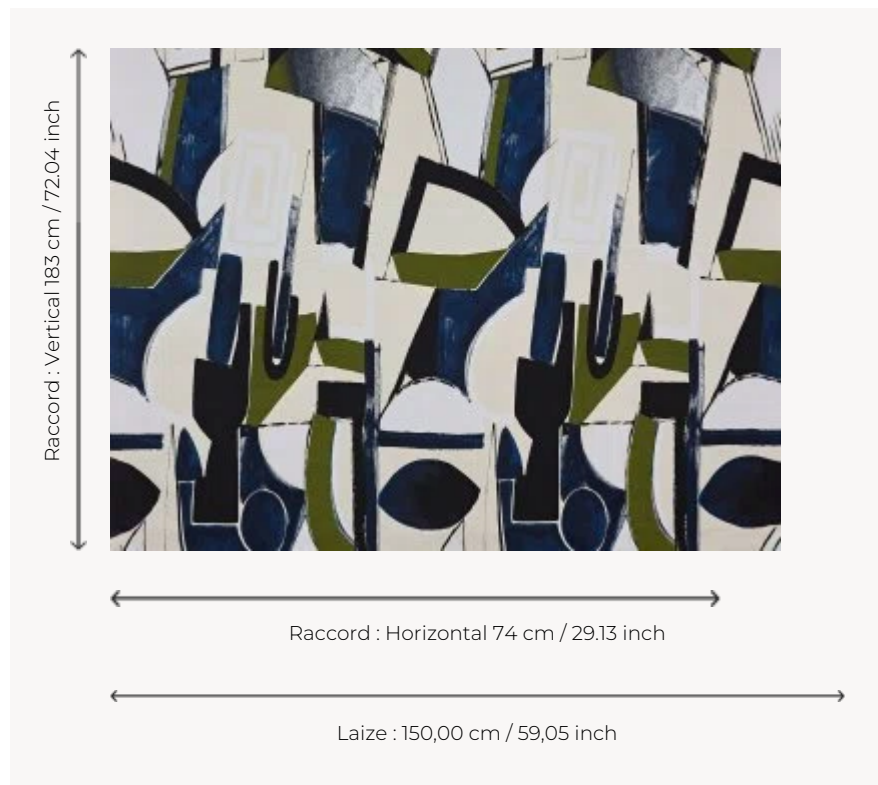

## I6611001 EUGENIO

EUGENIO has all the charm of a great 1950s motif, whose chic graphic visual effect encourages unique combinations.

### Fadini Borghi

<b>TYPE</b>	-
<b>USE</b>	Curtain
<b>COMPOSITION</b>	75 % Polyester - 18 % Viscose - 7 % Cotton
<b>SALES UNIT</b>	Available per meter/yard
<b>WIDTH</b>	150 cm / 59,05 inch
<b>REPEAT</b>	H: 74 cm - 29,13 inch V: 183 cm - 72,04 inch Straight repeat
<b>WEIGHT</b>	375 gr / ml
<b>CARE</b>	