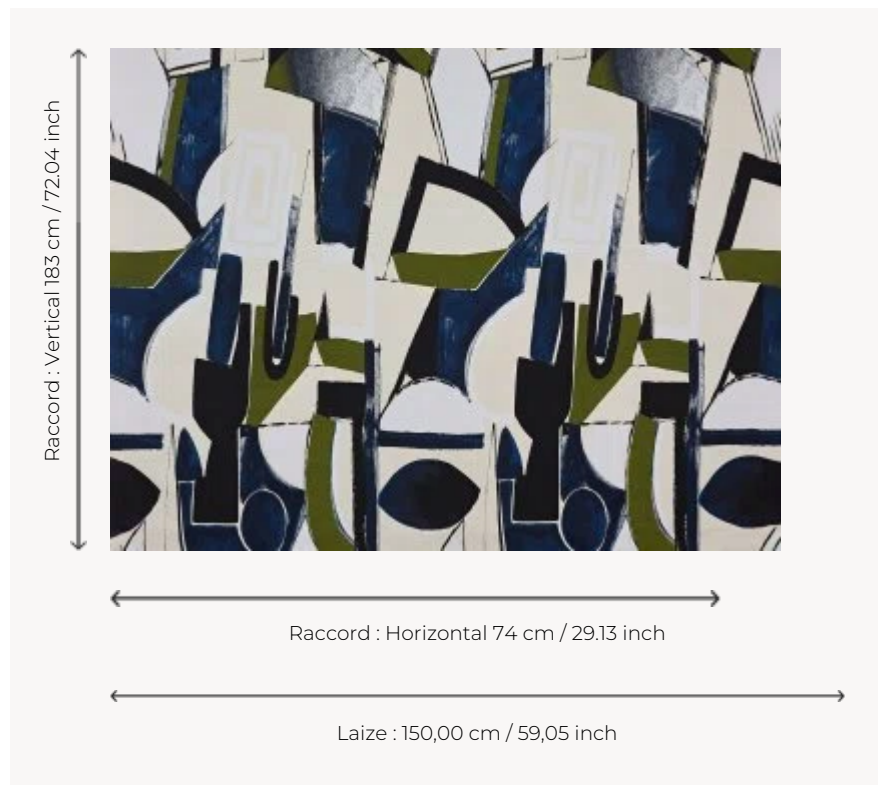

## I6611001 EUGENIO

EUGENIO has all the charm of a great 1950s motif, whose chic graphic visual effect encourages unique combinations.

### Fadini Borghi

<b>TYPE</b>	-
<b>USE</b>	Curtain
<b>COMPOSITION</b>	75 % Polyester - 18 % Viscose - 7 % Cotton
<b>SALES UNIT</b>	Available per meter/yard
<b>WIDTH</b>	150 cm / 59,05 inch
<b>REPEAT</b>	H: 74 cm - 29,13 inch V: 183 cm - 72,04 inch Straight repeat
<b>WEIGHT</b>	375 gr / ml
<b>CARE</b>	