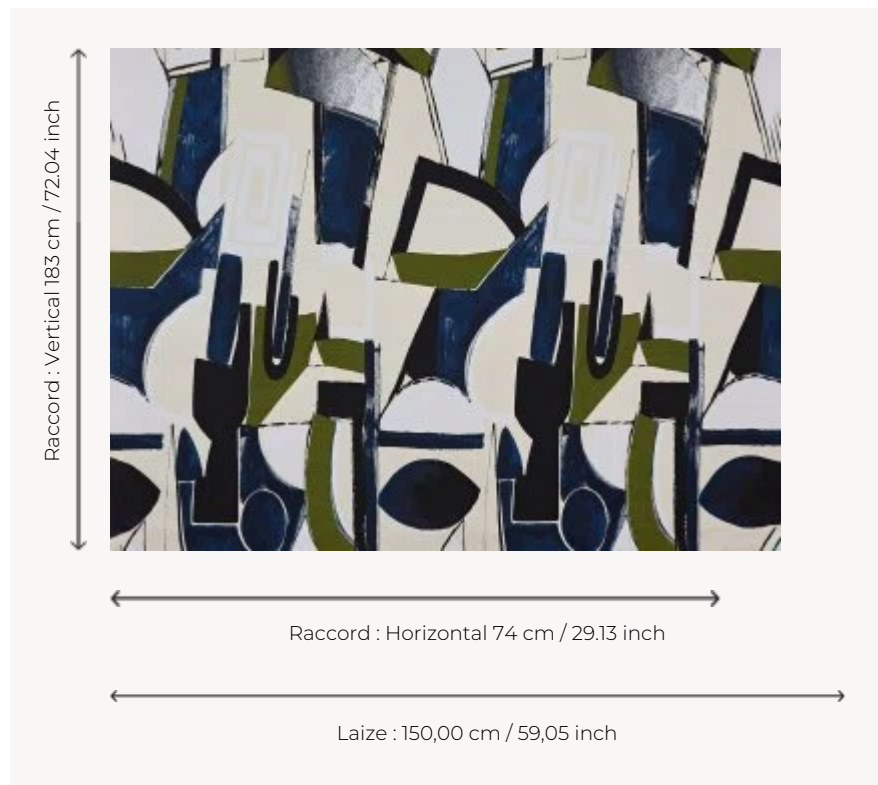

I6611001 EUGENIO

EUGENIO has all the charm of a great 1950s motif, whose chic graphic visual effect encourages unique combinations.

I6611001 - Laguna

Fadini Borghi

TYPE	-
USE	Curtain
COMPOSITION	75 % Polyester - 18 % Viscose - 7 % Cotton
SALES UNIT	Available per meter/yard
WIDTH	150 cm / 59,05 inch
REPEAT	H: 74 cm - 29,13 inch V: 183 cm - 72,04 inch Straight repeat
WEIGHT	375 gr / ml
CARE	

1 Colors

16611001
Laguna