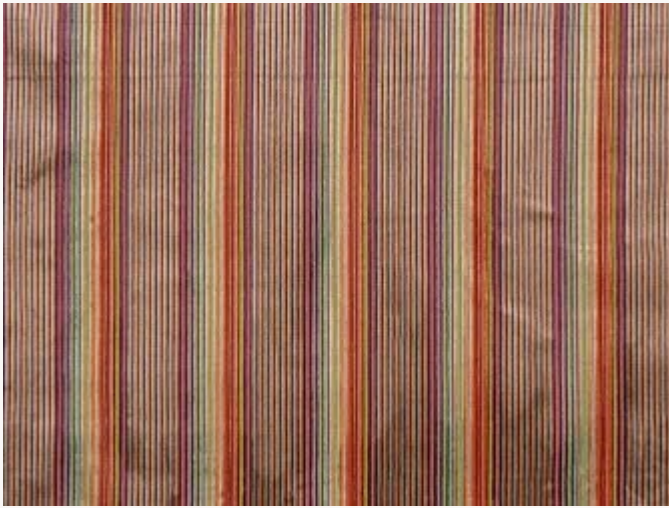

## I6617001 STELLA

This elegant chiseled pinstripe and multicolored velvet is offered in the bright colors that are characteristic of traditional India.

### I6617001 - Giardino

Raccord : Horizontal 17 cm / 6.69 inch

Laize : 136,00 cm / 53,54 inch

### Fadini Borghi

<b>TYPE</b>	Epinglé velvets
<b>USE</b>	Normal use
<b>MARTINDALE</b>	< 20.000 T
<b>COMPOSITION</b>	72 % Viscose - 14 % Polyester - 14 % Cotton
<b>SALES UNIT</b>	Available per meter/yard
<b>WIDTH</b>	136 cm / 53,54 inch
<b>REPEAT</b>	H: 17 cm - 6,69 inch Free match
<b>WEIGHT</b>	863 gr / ml
<b>CARE</b>	

#### INFORMATION

Stripes parallel to selvages  
pile 100% viscose  
Patina with use