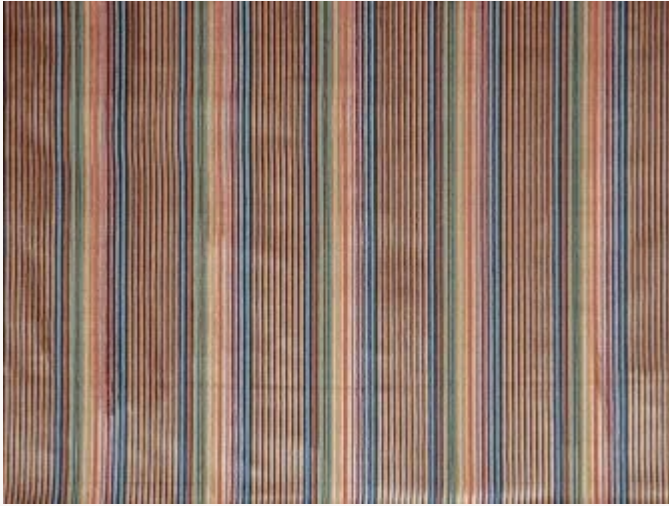

## I6617002 STELLA

This elegant chiseled pinstripe and multicolored velvet is offered in the bright colors that are characteristic of traditional India.

### I6617002 - Fontana

Raccord : Horizontal 17 cm / 6.69 inch

Laize : 136,00 cm / 53,54 inch

### Fadini Borghi

<b>TYPE</b>	Epinglé velvets
<b>USE</b>	Normal use
<b>MARTINDALE</b>	< 20.000 T
<b>COMPOSITION</b>	72 % Viscose - 14 % Polyester - 14 % Cotton
<b>SALES UNIT</b>	Available per meter/yard
<b>WIDTH</b>	136 cm / 53,54 inch
<b>REPEAT</b>	H: 17 cm - 6,69 inch Free match
<b>WEIGHT</b>	863 gr / ml
<b>CARE</b>	

#### INFORMATION

Stripes parallel to selvages  
pile 100% viscose  
Patina with use