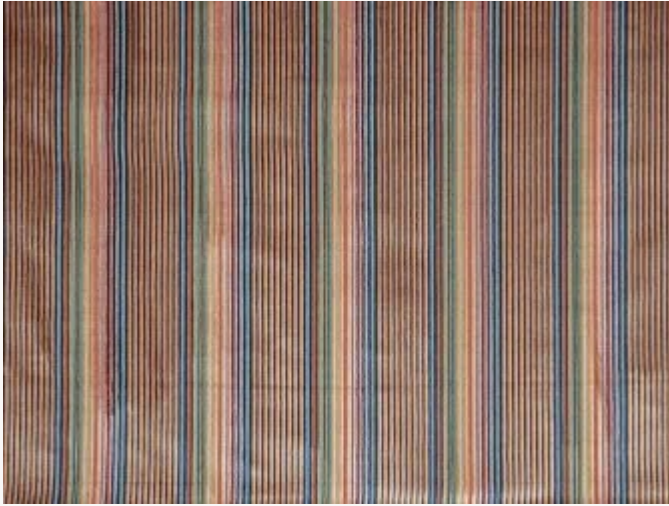

I6617002 STELLA

This elegant chiseled pinstripe and multicolored velvet is offered in the bright colors that are characteristic of traditional India.

I6617002 - Fontana

Raccord : Horizontal 17 cm / 6.69 inch

Laize : 136,00 cm / 53,54 inch

Fadini Borghi

TYPE	Epinglé velvets
USE	Normal use
MARTINDALE	< 20.000 T
COMPOSITION	72 % Viscose - 14 % Polyester - 14 % Cotton
SALES UNIT	Available per meter/yard
WIDTH	136 cm / 53,54 inch
REPEAT	H: 17 cm - 6,69 inch Free match
WEIGHT	863 gr / ml
CARE	

INFORMATION

Stripes parallel to selvages
pile 100% viscose
Patina with use

2 Colors

I6617001
Giardino

I6617002
Fontana