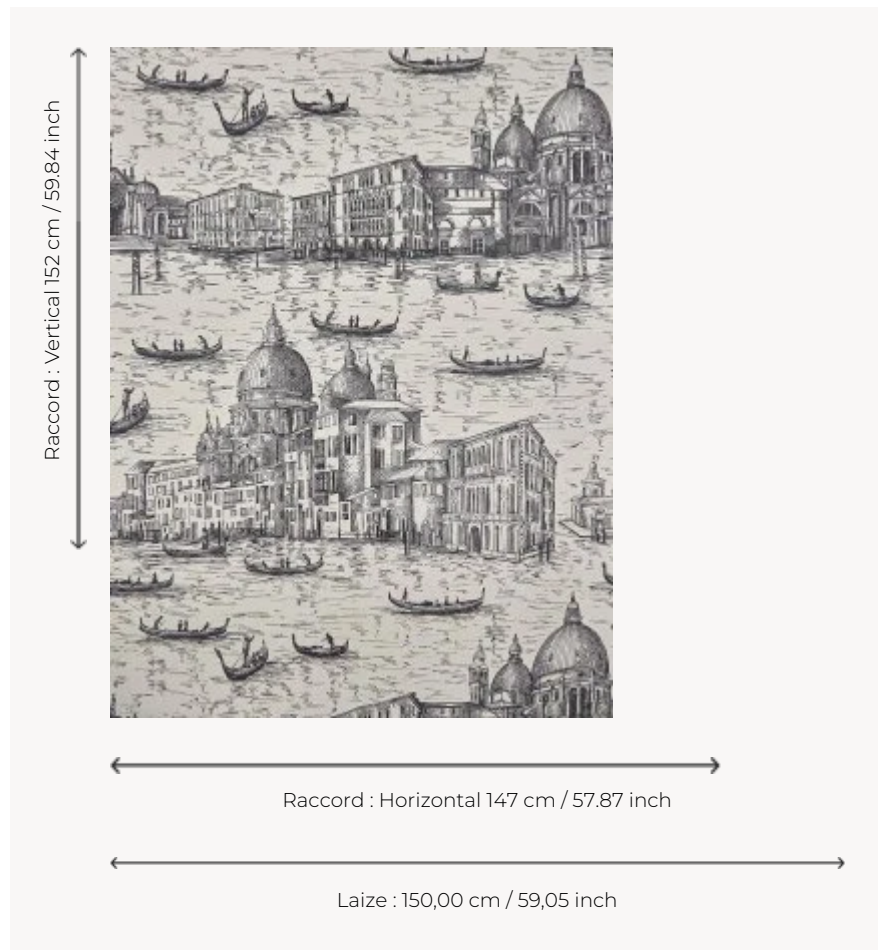

I6634001 CANALASSO

Sketch of Venice made in ink by an artist who, in a few strokes, offers us his vision of the Serenissima.

I6634001 - canalasso inchiostro

Fadini Borghi

TYPE	Jacquards
MARTINDALE	18.000 T
COMPOSITION	57 % Polyester - 43 % Cotton
SALES UNIT	Available per meter/yard
WIDTH	150 cm / 59,05 inch
REPEAT	H: 147 cm - 57,87 inch V: 152 cm - 59,84 inch Straight repeat
WEIGHT	375 gr / ml
CARE	