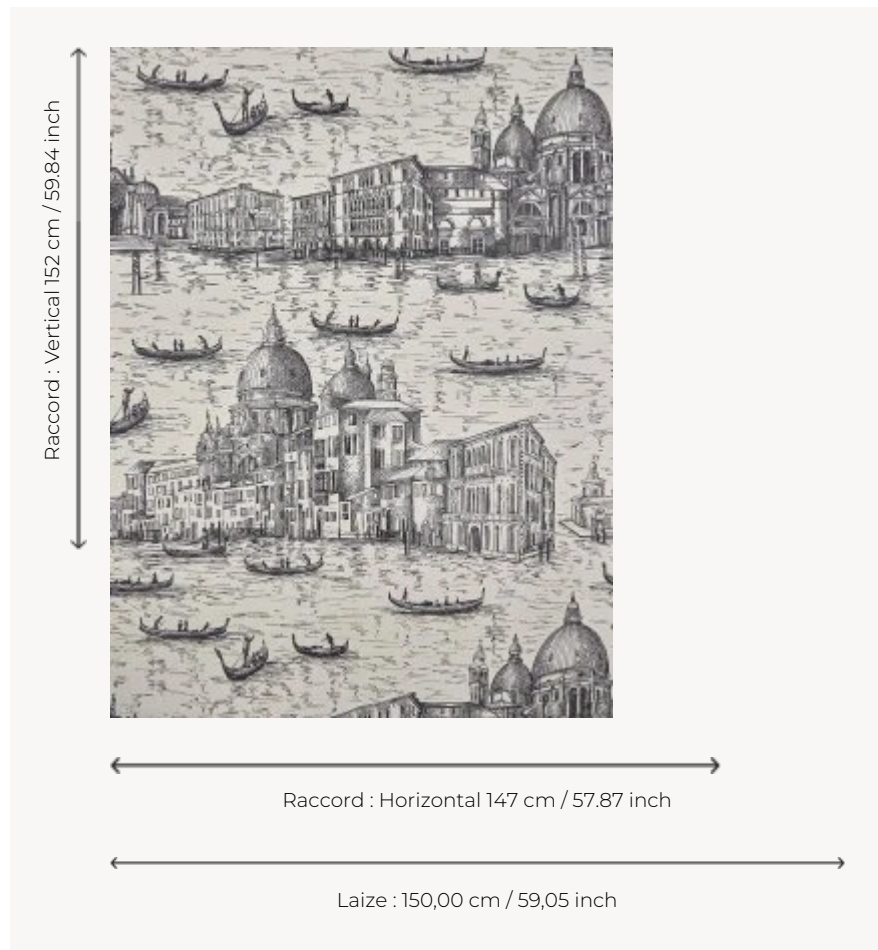

## I6634001 CANALASSO

Sketch of Venice made in ink by an artist who, in a few strokes, offers us his vision of the Serenissima.

### Fadini Borghi

<b>TYPE</b>	Jacquards
<b>MARTINDALE</b>	18.000 T
<b>COMPOSITION</b>	57 % Polyester - 43 % Cotton
<b>SALES UNIT</b>	Available per meter/yard
<b>WIDTH</b>	150 cm / 59,05 inch
<b>REPEAT</b>	H: 147 cm - 57,87 inch V: 152 cm - 59,84 inch Straight repeat
<b>WEIGHT</b>	375 gr / ml
<b>CARE</b>	