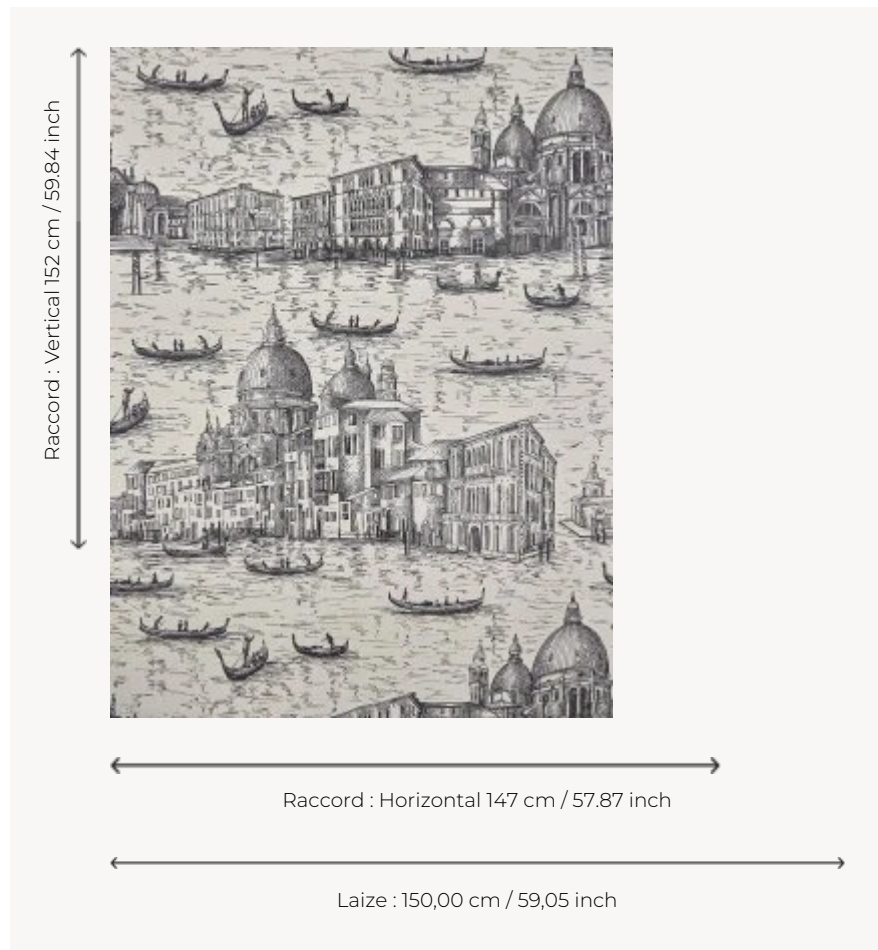

# I6634001 CANALASSO

Sketch of Venice made in ink by an artist who, in a few strokes, offers us his vision of the Serenissima.

## Fadini Borghi

<b>TYPE</b>	Jacquards
<b>MARTINDALE</b>	18.000 T
<b>COMPOSITION</b>	57 % Polyester - 43 % Cotton
<b>SALES UNIT</b>	Available per meter/yard
<b>WIDTH</b>	150 cm / 59,05 inch
<b>REPEAT</b>	H: 147 cm - 57,87 inch V: 152 cm - 59,84 inch Straight repeat
<b>WEIGHT</b>	375 gr / ml
<b>CARE</b>	