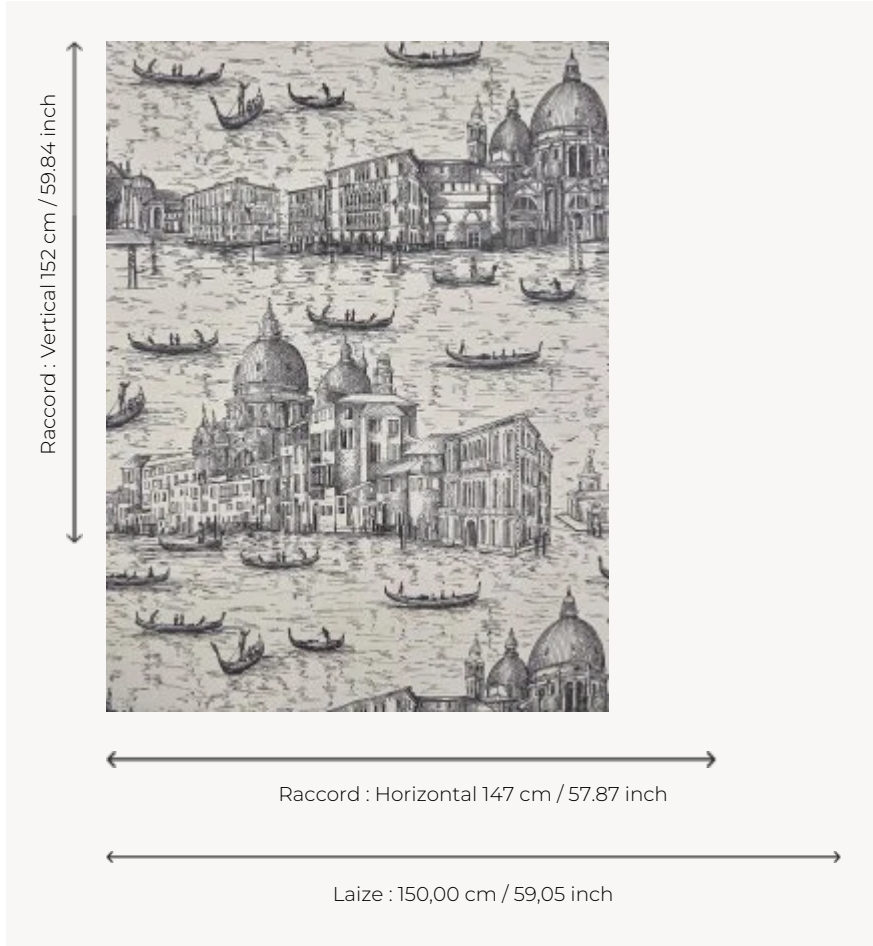

# I6634001 CANALASSO

Sketch of Venice made in ink by an artist who, in a few strokes, offers us his vision of the Serenissima.

## Fadini Borghi

<b>TYPE</b>	Jacquards
<b>MARTINDALE</b>	18.000 T
<b>COMPOSITION</b>	57 % Polyester - 43 % Cotton
<b>SALES UNIT</b>	Available per meter/yard
<b>WIDTH</b>	150 cm / 59,05 inch
<b>REPEAT</b>	H: 147 cm - 57,87 inch V: 152 cm - 59,84 inch Straight repeat
<b>WEIGHT</b>	375 gr / ml
<b>CARE</b>	