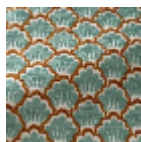

L4010002
PAGODE