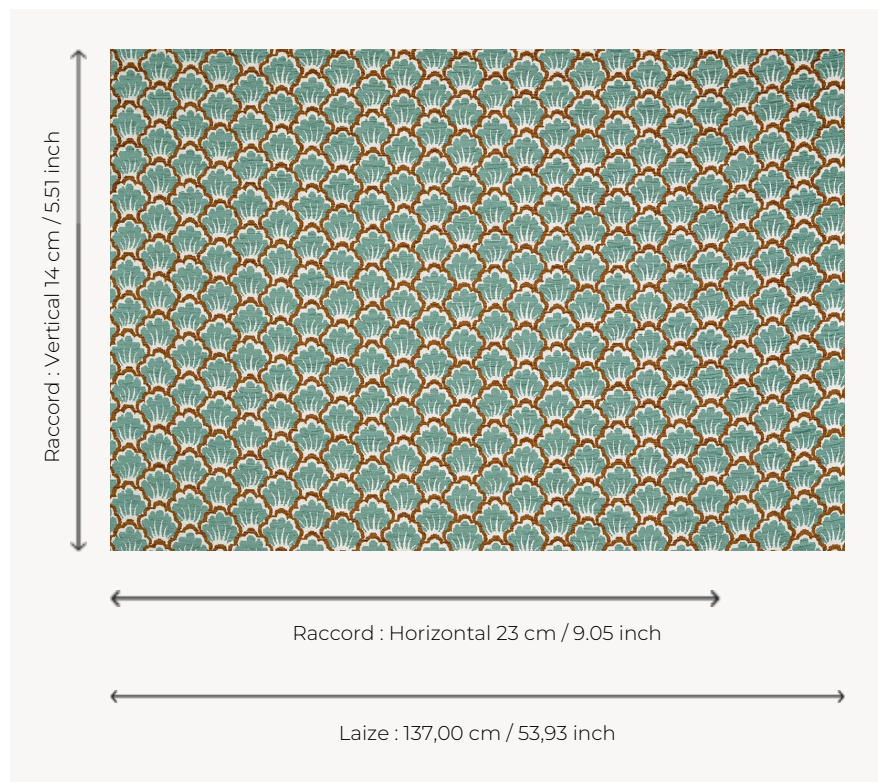

# L4010002 BOSQUET OUTDOOR

Between scales and foliage, this evocative Art Deco design becomes a motif or a semi-plain. This iconic Maison Le Manach design has been reimagined in a new high-performance outdoor weave by the Pierre Frey workshops in northern France, certified with the EPV label and renowned across Europe for their expertise in stain-resistant and lightfast textiles.

## Le manach

|                    |   |
|--------------------|---|
| <b>PERFORMANCE</b> | Outdoor   |
| <b>TYPE</b>        | -   |
| <b>USE</b>         | Moderate use  |
| <b>MARTINDALE</b>  | < 20.000 T  |
| <b>COMPOSITION</b> | 96 % Acrylic - 4 % Polyamide  |
| <b>SALES UNIT</b>  | Available per meter/yard  |
| <b>WIDTH</b>       | 137 cm / 53,93 inch   |
| <b>REPEAT</b>      | H: 23 cm - 9,05 inch<br>V: 14 cm - 5,51 inch<br>Straight repeat                       |
| <b>WEIGHT</b>      | 849 gr / ml   |
| <b>CARE</b>        |  |