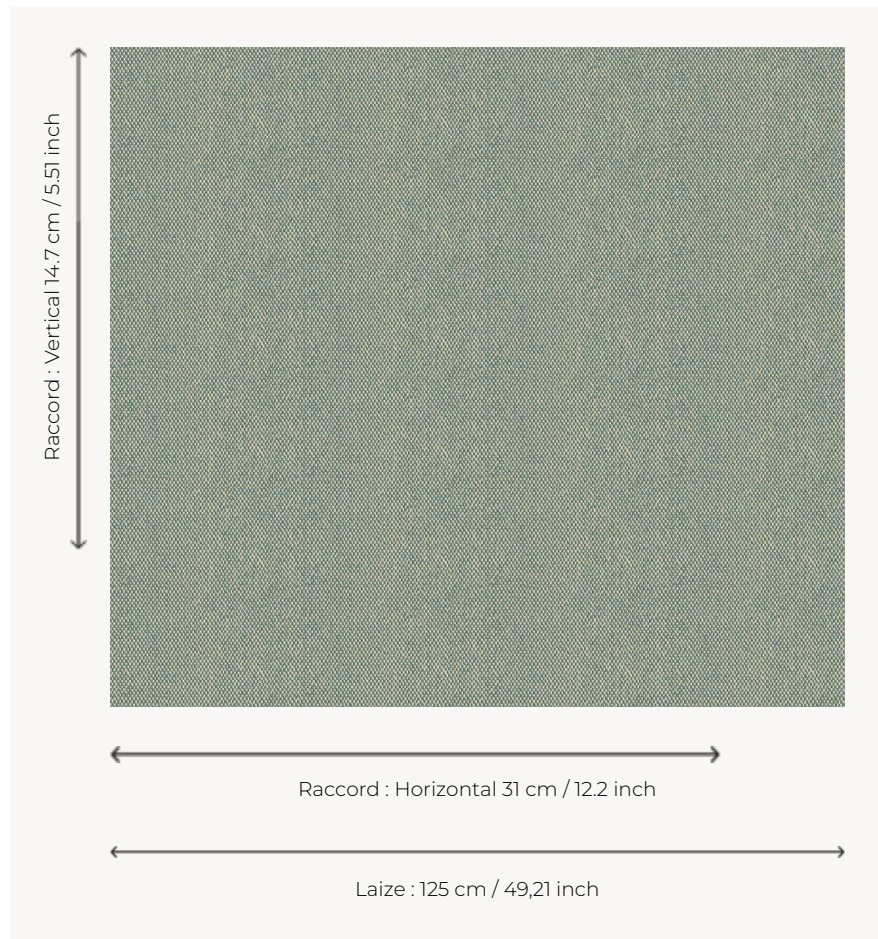

L4528_SCOTT_B21_FE SCOTT

Caviar variation of the Toile de Tours Damier to bring chic and elegance to any interior.

L4528_SCOTT_B21_FE -

Le manach

TYPE	Toiles de Tours
DESIGN STRUCTURE	1 Color, 1 Ground
RECOMMENDED YARNS	Nacré Chenille Bouclette
SPLIT YARNS	Yes
SALES UNIT	Available per meter
WIDTH	125 cm env. / approx 49,21 inch
REPEAT	H: 31 cm env. - approx 12,20 inch V: 14 cm env. - approx 5,51 inch Straight repeat
CARE	
NOTES	Woven in Pierre Frey's workshop in northern France. Living Heritage Mill.

3 Colors

L4528_SCOTT_
B21_FE

L4528_SCOTT_
C518_FE

L4528_SCOTT_
N3002_FE