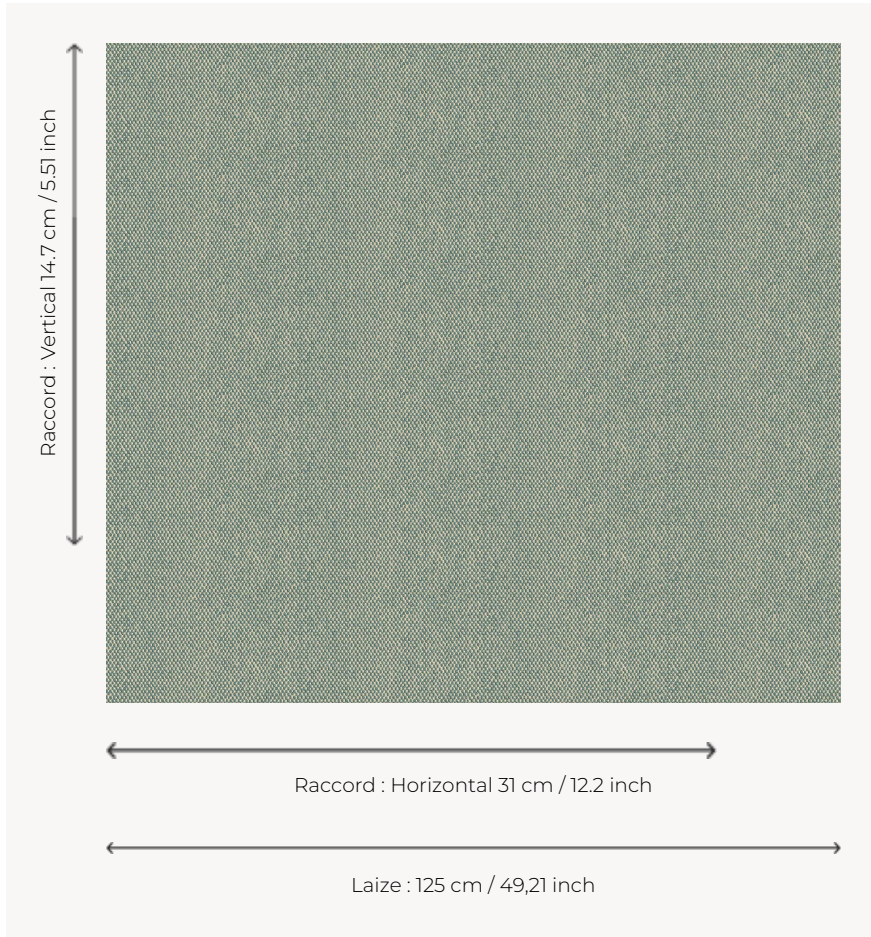

L4528_SCOTT_B21_FE SCOTT

Caviar variation of the Toile de Tours Damier to bring chic and elegance to any interior.

L4528_SCOTT_B21_FE -

Le manach

TYPE	Toiles de Tours
DESIGN STRUCTURE	1 Color, 1 Ground
RECOMMENDED YARNS	Nacré Chenille Bouclette
SPLIT YARNS	Yes
SALES UNIT	Available per meter
WIDTH	125 cm env. / approx 49,21 inch
REPEAT	H: 31 cm env. - approx 12,20 inch V: 14 cm env. - approx 5,51 inch Straight repeat
CARE	
NOTES	Woven in Pierre Frey's workshop in northern France. Living Heritage Mill.

3 Colors

L4528_SCOTT_
B21_FE

L4528_SCOTT_
C518_FE

L4528_SCOTT_
N3002_FE