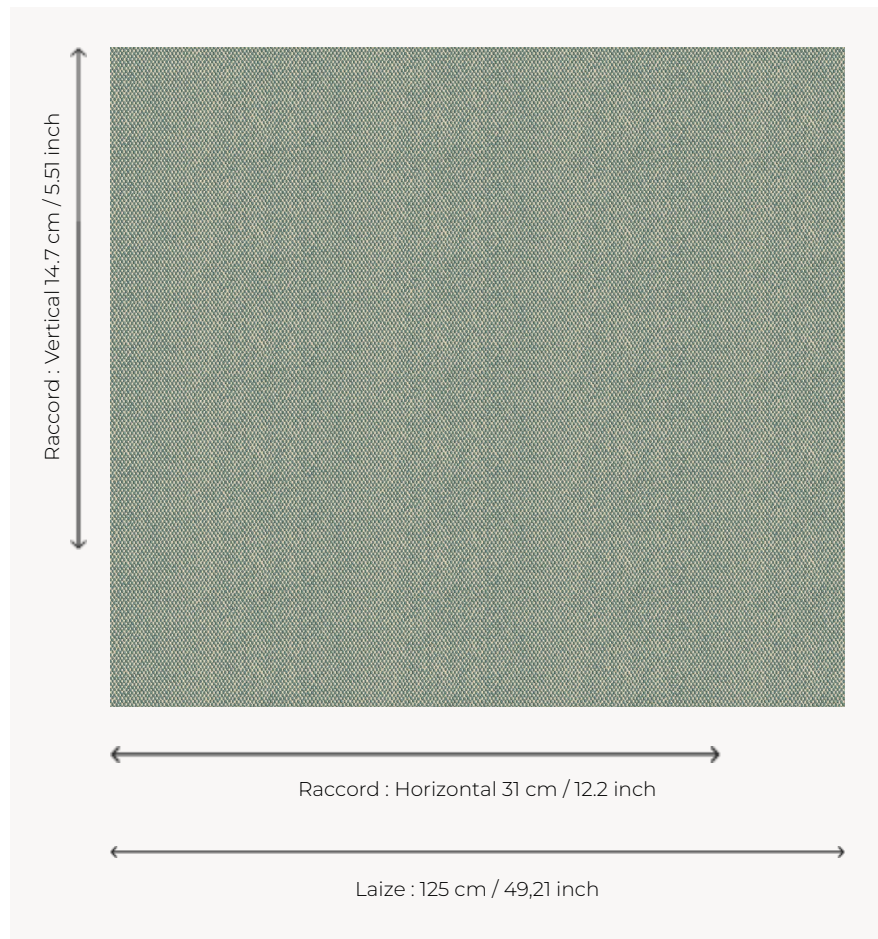

L4528_SCOTT_C518_FE SCOTT

Caviar variation of the Toile de Tours Damier to bring chic and elegance to any interior.

L4528_SCOTT_C518_FE -

Le manach

TYPE	Toiles de Tours
DESIGN STRUCTURE	1 Color, 1 Ground
RECOMMENDED YARNS	Nacré Chenille Bouclette
SPLIT YARNS	Yes
SALES UNIT	Available per meter
WIDTH	125 cm env. / approx 49,21 inch
REPEAT	H: 31 cm env. - approx 12,20 inch V: 14 cm env. - approx 5,51 inch Straight repeat
CARE	
NOTES	Woven in Pierre Frey's workshop in northern France. Living Heritage Mill.

3 Colors

L4528_SCOTT_
B21_FE

L4528_SCOTT_
C518_FE

L4528_SCOTT_
N3002_FE