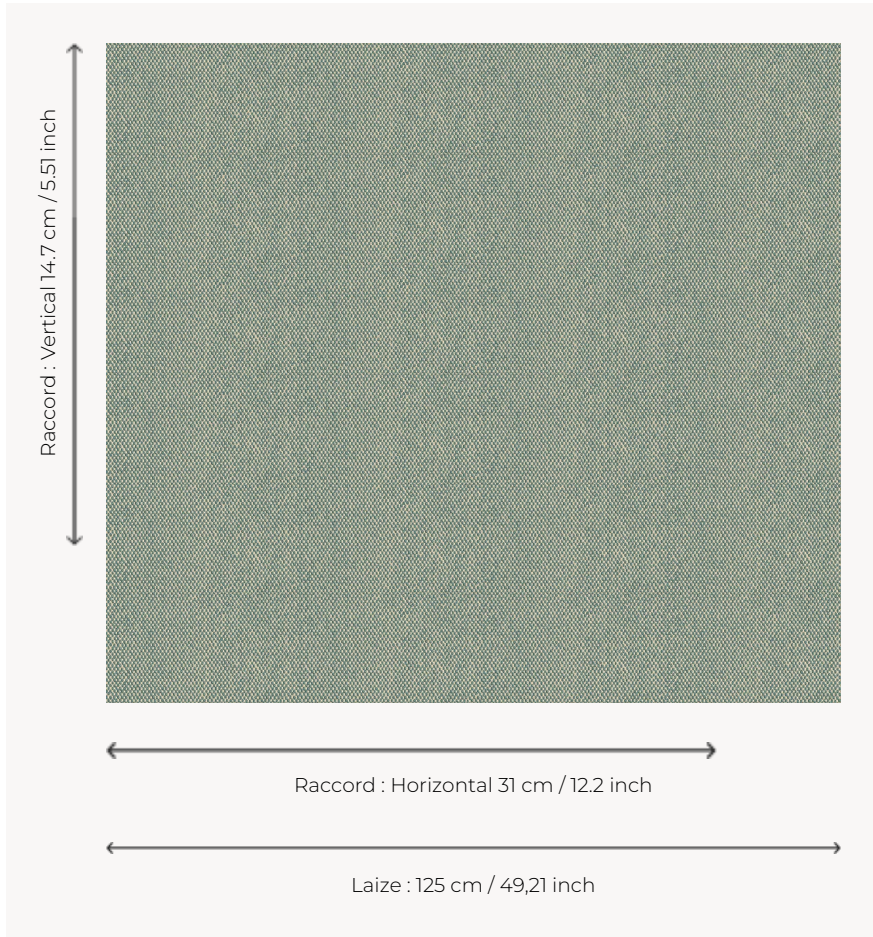

L4528_SCOTT_N3002_FE SCOTT

Caviar variation of the Toile de Tours Damier to bring chic and elegance to any interior.

L4528_SCOTT_N3002_FE -

Le manach

TYPE	Toiles de Tours
DESIGN STRUCTURE	1 Color, 1 Ground
RECOMMENDED YARNS	Nacré Chenille Bouclette
SPLIT YARNS	Yes
SALES UNIT	Available per meter
WIDTH	125 cm env. / approx 49,21 inch
REPEAT	H: 31 cm env. - approx 12,20 inch V: 14 cm env. - approx 5,51 inch Straight repeat

CARE

NOTES

Woven in Pierre Frey's workshop in northern France. Living Heritage Mill.

3 Colors

L4528_SCOTT_
B21_FE

L4528_SCOTT_
C518_FE

L4528_SCOTT_
N3002_FE