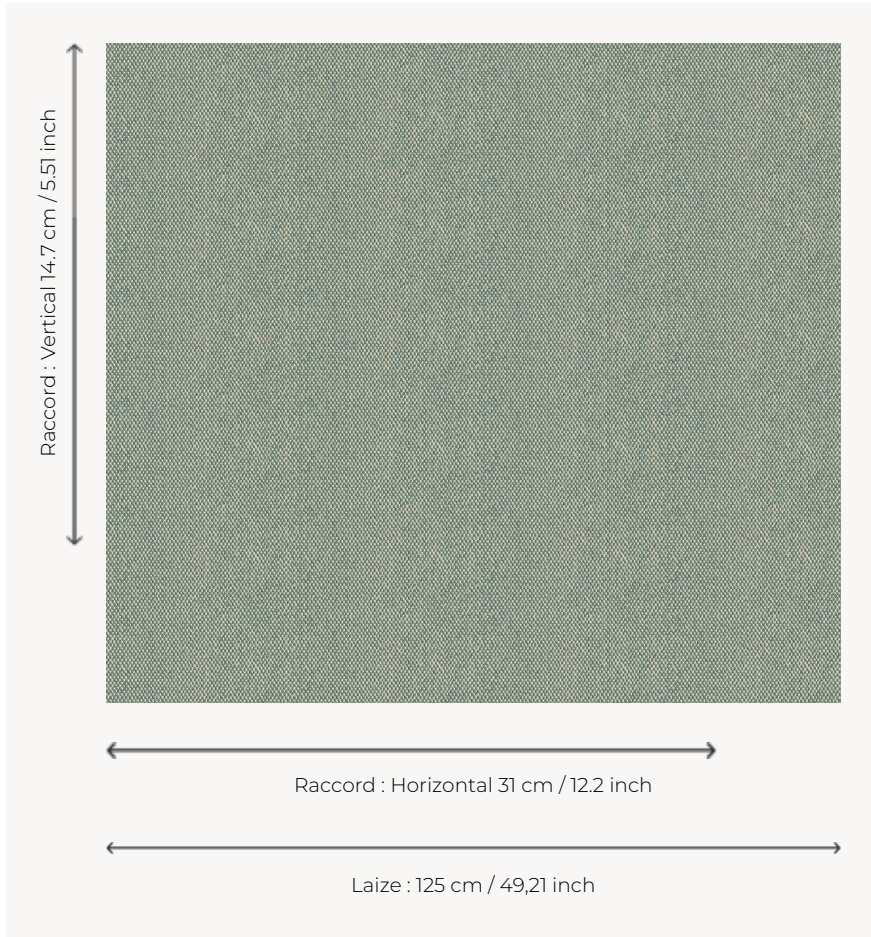

L4528_SCOTT_N3002_FE SCOTT

Caviar variation of the Toile de Tours Damier to bring chic and elegance to any interior.

L4528_SCOTT_N3002_FE -

Le manach

TYPE	Toiles de Tours
DESIGN STRUCTURE	1 Color, 1 Ground
RECOMMENDED YARNS	Nacré Chenille Bouclette
SPLIT YARNS	Yes
SALES UNIT	Available per meter
WIDTH	125 cm env. / approx 49,21 inch
REPEAT	H: 31 cm env. - approx 12,20 inch V: 14 cm env. - approx 5,51 inch Straight repeat

CARE

NOTES

Woven in Pierre Frey's workshop in northern France. Living Heritage Mill.

3 Colors

L4528_SCOTT_
B21_FE

L4528_SCOTT_
C518_FE

L4528_SCOTT_
N3002_FE