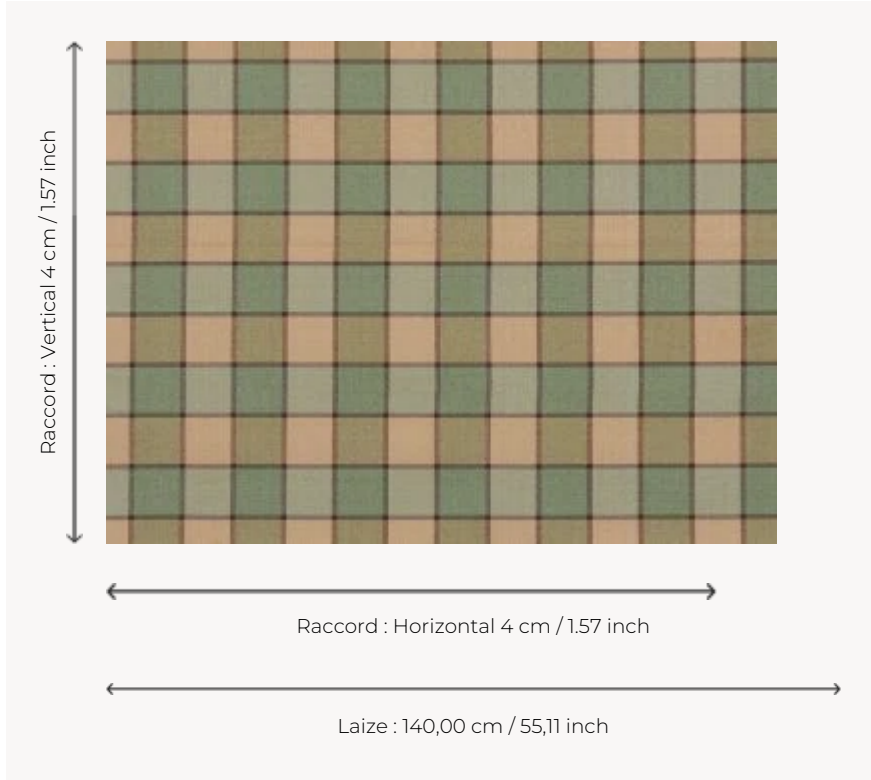

L4556005 BRUYERES

Small check in silk and cotton, found in the Le Manach archives. Edited in the 1970s, it is perfectly coordinated with House prints.

L4556005 - Vert

Le manach

TYPE	-
USE	Curtain
COMPOSITION	54 % Cotton - 46 % Silk
SALES UNIT	Available per meter/yard
WIDTH	140 cm / 55,11 inch
REPEAT	H: 4 cm - 1,57 inch V: 4 cm - 1,57 inch Straight repeat
WEIGHT	168 gr / ml
CARE	
BOOK	L99791701

6 Colors

L4556001
Rouge

L4556002
Rose

L4556003
Brun

L4556004
Jaune

L4556005
Vert

L4556006
Bleu