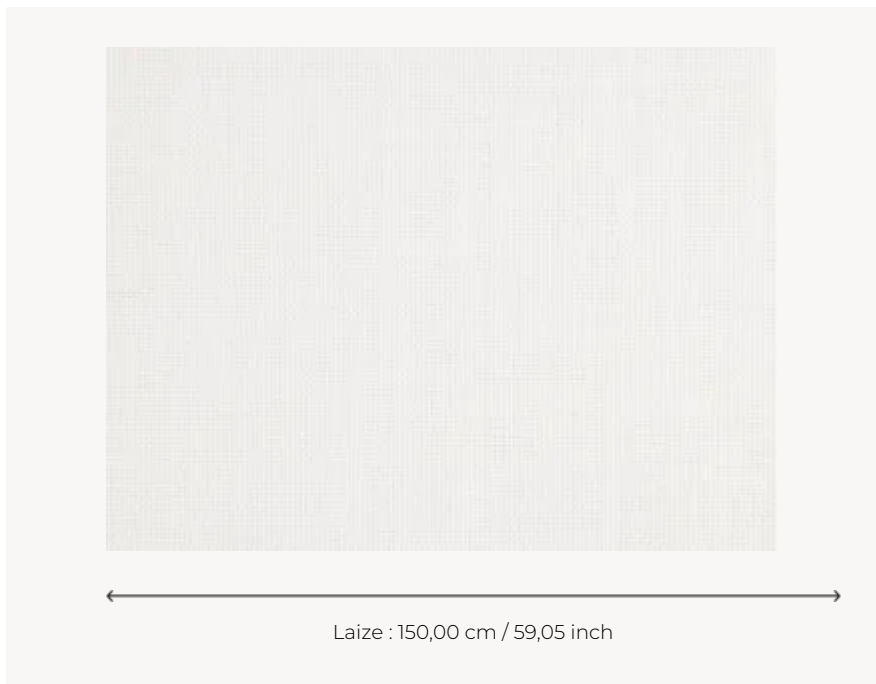

O7090001 PICARDIE

O7090001 - Blanc

Boussac

TYPE	Plains
COMPOSITION	50 % Polyester - 50 % Cotton
SALES UNIT	Available per meter/yard
WIDTH	150 cm / 59,05 inch
WEIGHT	189 gr / ml
CARE	
BOOK	O99791404

2 Colors