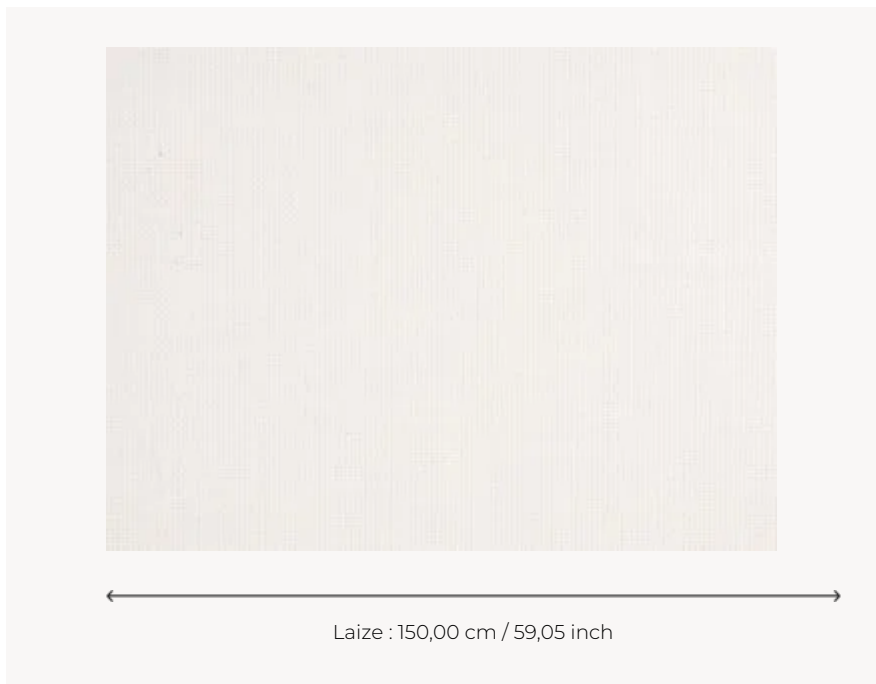

O7090002 PICARDIE

O7090002 - Ivoire

Boussac

TYPE	Plains
COMPOSITION	50 % Polyester - 50 % Cotton
SALES UNIT	Available per meter/yard
WIDTH	150 cm / 59,05 inch
WEIGHT	189 gr / ml
CARE	
BOOK	O99791404

2 Colors