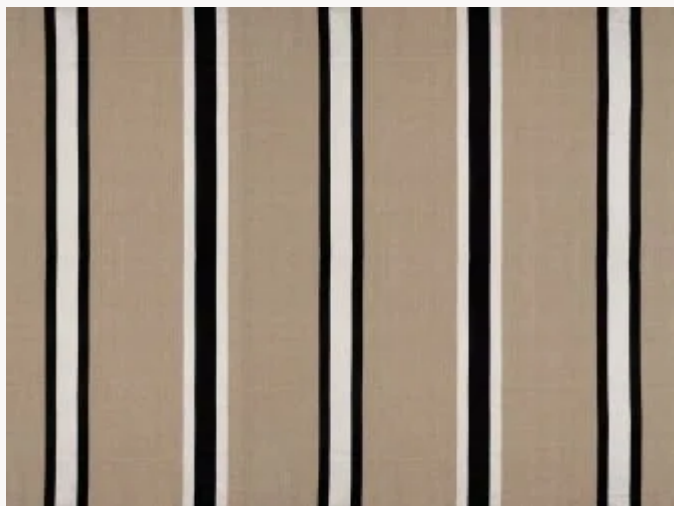

O7776002 CESAR

Smart and casual stripe, simple and colourful, associations that awaken yet soothe a room.

O7776002 - Noir et blanc

Raccord : Horizontal 68 cm / 26.77 inch

Laize : 138,00 cm / 54,33 inch

Boussac

TYPE	Jacquards
COMPOSITION	70 % Linen - 30 % Viscose
SALES UNIT	Available per meter/yard
WIDTH	138 cm / 54,33 inch
REPEAT	H: 68 cm - 26,77 inch
WEIGHT	412 gr / ml
CARE	

1 Colors

O7776002
Noir et blanc