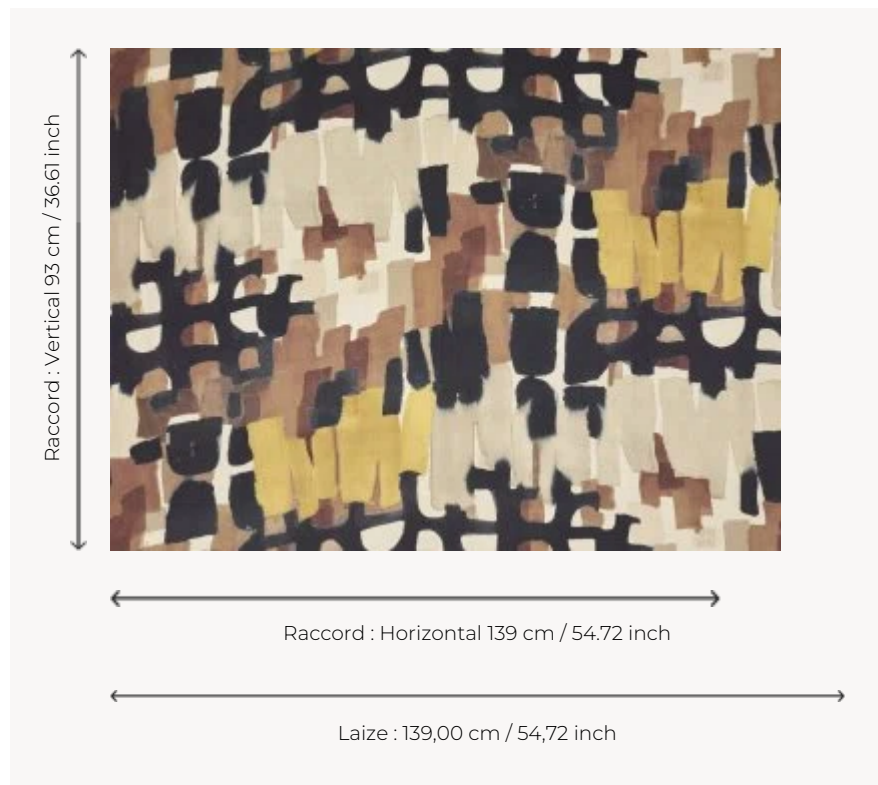

O7953001 TEMPO

The unique rhythms of this printed linen draw inspiration from the world of graphics and pop of the seventies.

O7953001 - Terre

Boussac

TYPE	Prints
USE	Curtain
COMPOSITION	100 % Linen
SALES UNIT	Available per meter/yard
WIDTH	139 cm / 54,72 inch
REPEAT	H: 139 cm - 54,72 inch V: 93 cm - 36,61 inch Straight repeat
WEIGHT	358 gr / ml
CARE	

1 Colors

O7953001

Terre