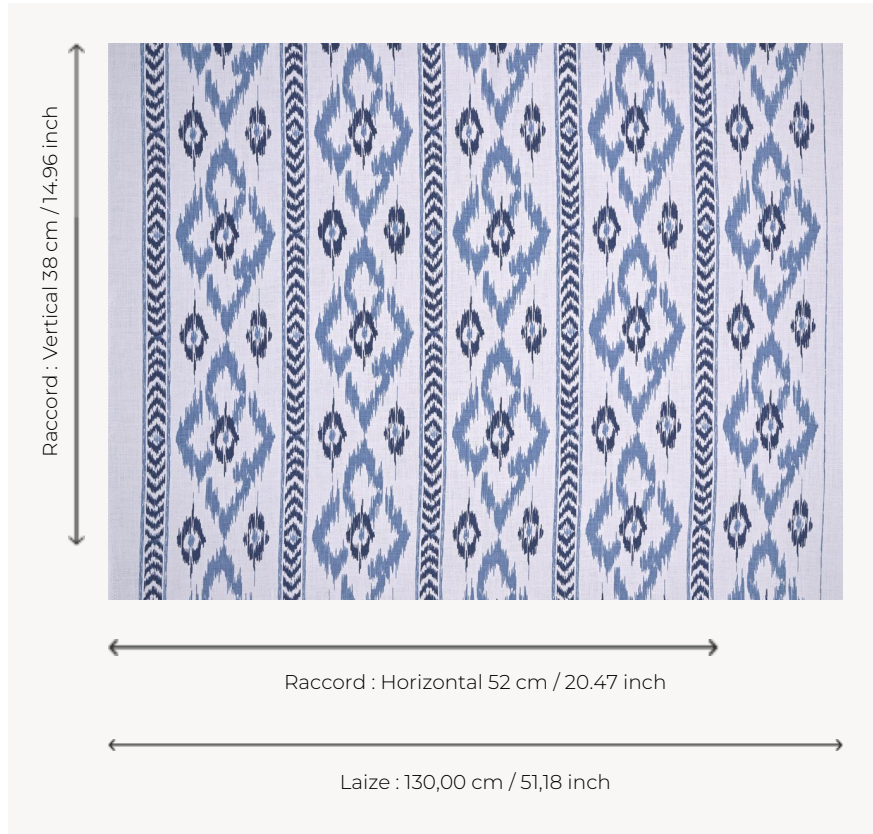

T0005002 CHEVRON DIAMOND

CHEVRON DIAMOND reproduces the blurred effects of warp printing.

T0005002 - Atlantic

Thorp of London

TYPE	Prints
TECHNIQUE	Screen printed by hand
SALES UNIT	Available per meter/yard
GROUND	TS006 - George Snow
COMPOSITION	100 % Linen
NUMBER OF COLORS	2
COLORS	A-JAY 119 B-ATLANTIC 186
DESIGN WIDTH	130 cm / 51,18 inch
REPEAT	H: 52 cm - 20,47 inch V: 38 cm - 14,96 inch Half drop repeat
WEIGHT	-
CARE	
INFORMATION	Hand screen printed

3 Colors

T0005001
Tile

T0005002
Atlantic

T0005003
Malachite