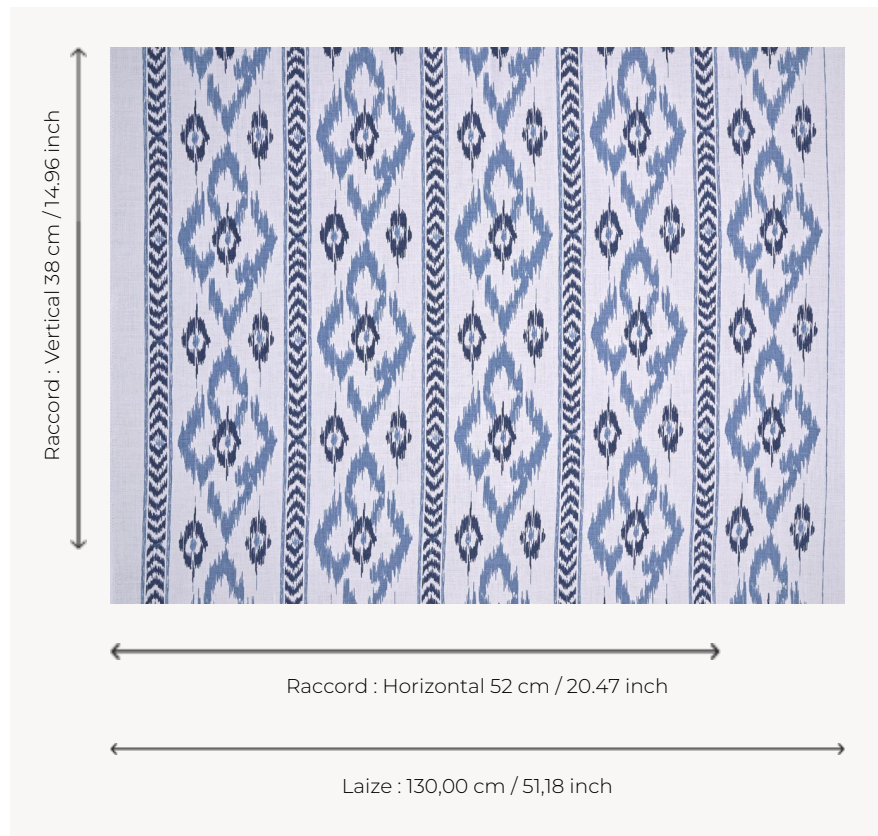

T0005002 CHEVRON DIAMOND

CHEVRON DIAMOND reproduces the blurred effects of warp printing.

T0005002 - Atlantic

Thorp of London

TYPE	Prints
TECHNIQUE	Screen printed by hand
SALES UNIT	Available per meter/yard
GROUND	TS006 - George Snow
COMPOSITION	100 % Linen
NUMBER OF COLORS	2
COLORS	A-JAY 119 B-ATLANTIC 186
DESIGN WIDTH	130 cm / 51,18 inch
REPEAT	H: 52 cm - 20,47 inch V: 38 cm - 14,96 inch Half drop repeat
WEIGHT	-
CARE	
INFORMATION	Hand screen printed

3 Colors

T0005001
Tile

T0005002
Atlantic

T0005003
Malachite