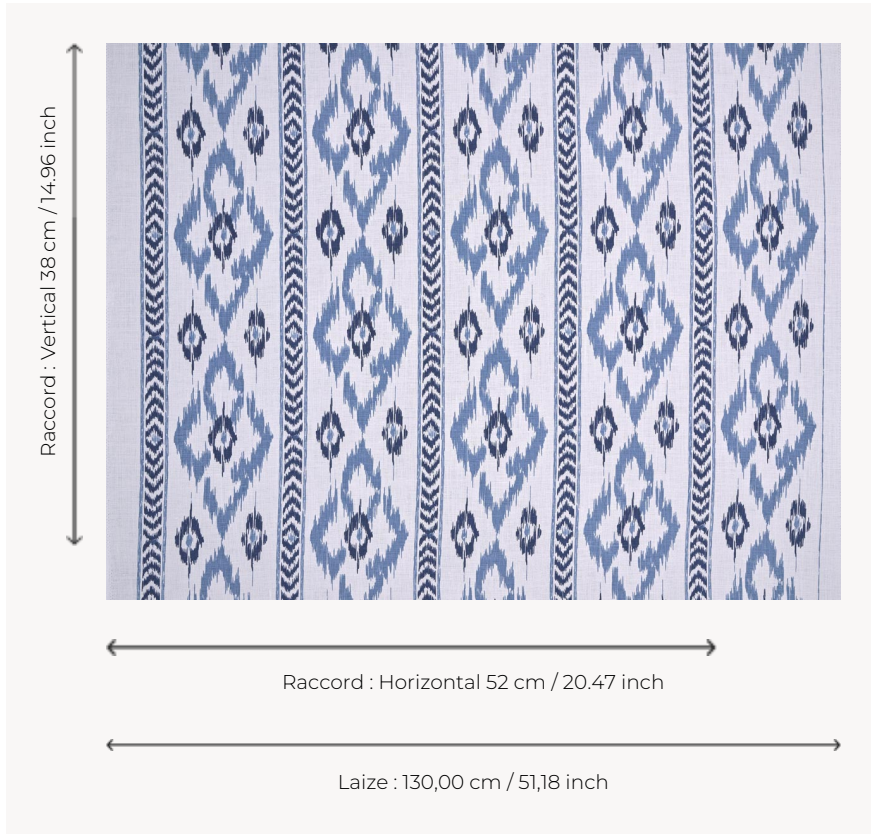

T0005002 CHEVRON DIAMOND

CHEVRON DIAMOND reproduces the blurred effects of warp printing.

T0005002 - Atlantic

Thorp of London

TYPE	Prints
TECHNIQUE	Screen printed by hand
SALES UNIT	Available per meter/yard
GROUND	TS006 - George Snow
COMPOSITION	100 % Linen
NUMBER OF COLORS	2
COLORS	A-JAY 119 B-ATLANTIC 186
DESIGN WIDTH	130 cm / 51,18 inch
REPEAT	H: 52 cm - 20,47 inch V: 38 cm - 14,96 inch Half drop repeat
WEIGHT	-
CARE	
INFORMATION	Hand screen printed

3 Colors

T0005001
Tile

T0005002
Atlantic

T0005003
Malachite