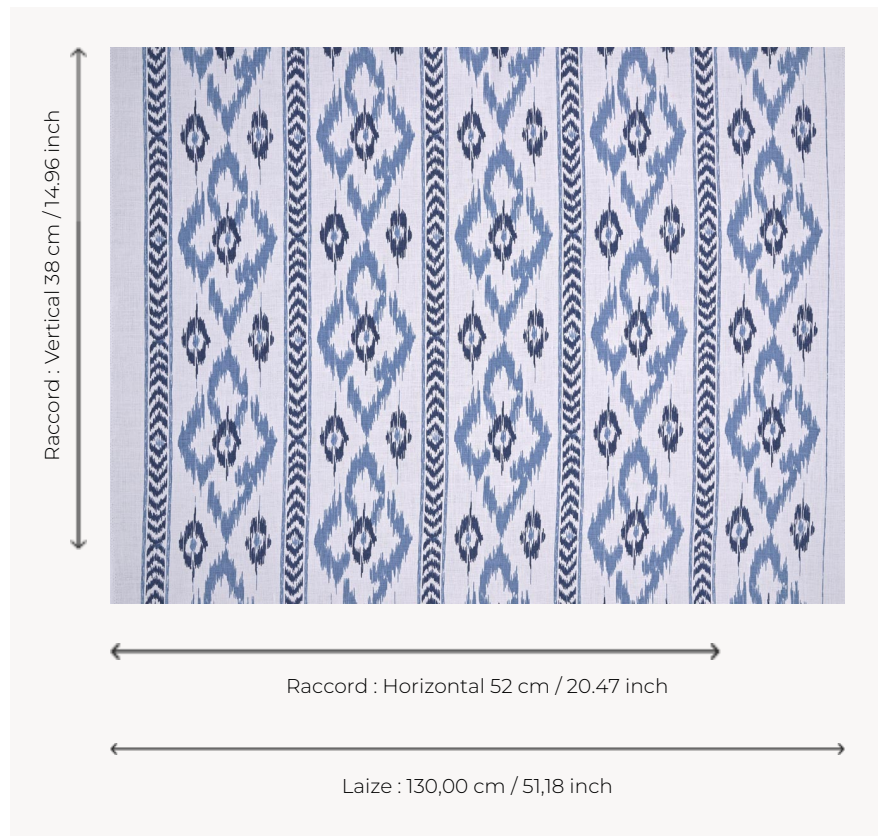

## T0005002 CHEVRON DIAMOND

CHEVRON DIAMOND reproduces the blurred effects of warp printing.

### Thorp of London

<b>TYPE</b>	Prints
<b>TECHNIQUE</b>	Screen printed by hand
<b>SALES UNIT</b>	Available per meter/yard
<b>GROUND</b>	TS006 - George Snow
<b>COMPOSITION</b>	100 % Linen
<b>NUMBER OF COLORS</b>	2
<b>COLORS</b>	A-JAY 119 B-ATLANTIC 186
<b>DESIGN WIDTH</b>	130 cm / 51,18 inch
<b>REPEAT</b>	H: 52 cm - 20,47 inch V: 38 cm - 14,96 inch Half drop repeat
<b>WEIGHT</b>	-
<b>CARE</b>	
<b>INFORMATION</b>	Hand screen printed

## 3 Colors

T0005001  
Tile

T0005002  
Atlantic

T0005003  
Malachite