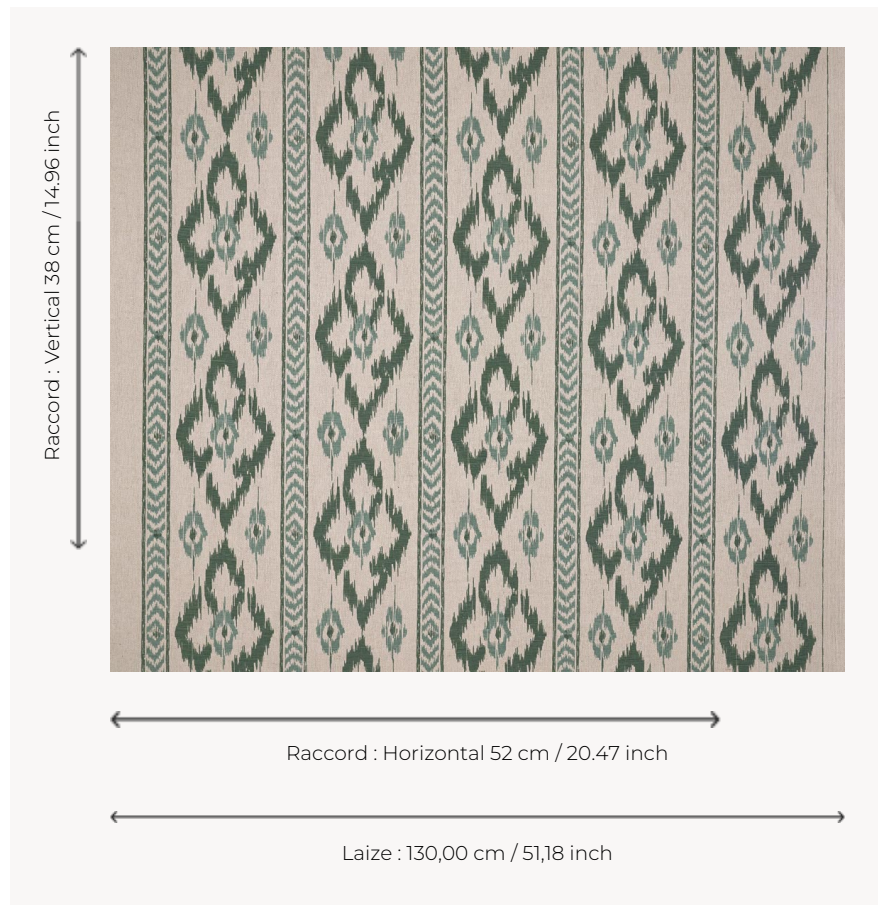

## T0005003 CHEVRON DIAMOND

CHEVRON DIAMOND reproduces the blurred effects of warp printing.

### T0005003 - Malachite

### Thorp of London

<b>TYPE</b>	Prints
<b>TECHNIQUE</b>	Screen printed by hand
<b>SALES UNIT</b>	Available per meter/yard
<b>GROUND</b>	TS021 - Winston Natural
<b>COMPOSITION</b>	55 % Cotton - 45 % Jute
<b>NUMBER OF COLORS</b>	2
<b>COLORS</b>	A-TEAL 307 B-MALACHITE 177
<b>DESIGN WIDTH</b>	130 cm / 51,18 inch
<b>REPEAT</b>	H: 52 cm - 20,47 inch V: 38 cm - 14,96 inch Half drop repeat
<b>WEIGHT</b>	449 gr / ml
<b>CARE</b>	
<b>INFORMATION</b>	Hand screen printed

## 3 Colors

T0005001  
Tile

T0005002  
Atlantic

T0005003  
Malachite