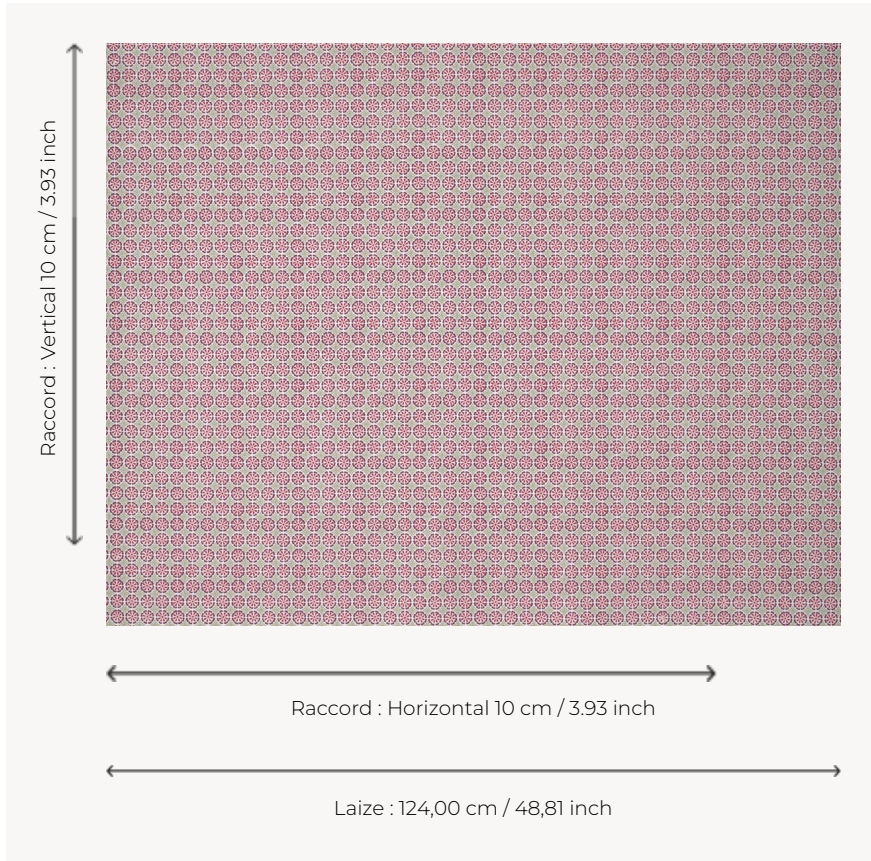

T0011001 DAISY DAISY

DAISY DAISY features a sowing of small stylized flowers in a revisited Liberty spirit.

T0011001 - Fig

Thorp of London

TYPE	Prints
TECHNIQUE	Screen printed by hand
SALES UNIT	Available per meter/yard
GROUND	TS022 - Peter Off White
COMPOSITION	100 % Cotton
NUMBER OF COLORS	3
COLORS	A-FIG 233 B-SAGE 291 C-STRAWBERRY 180
DESIGN WIDTH	124 cm / 48,81 inch
REPEAT	H: 10 cm - 3,93 inch V: 10 cm - 3,93 inch Straight repeat
WEIGHT	262 gr / ml
CARE	
INFORMATION	Hand screen printed

3 Colors

T0011001
Fig

T0011002
Duck

T0011003
Pompeii