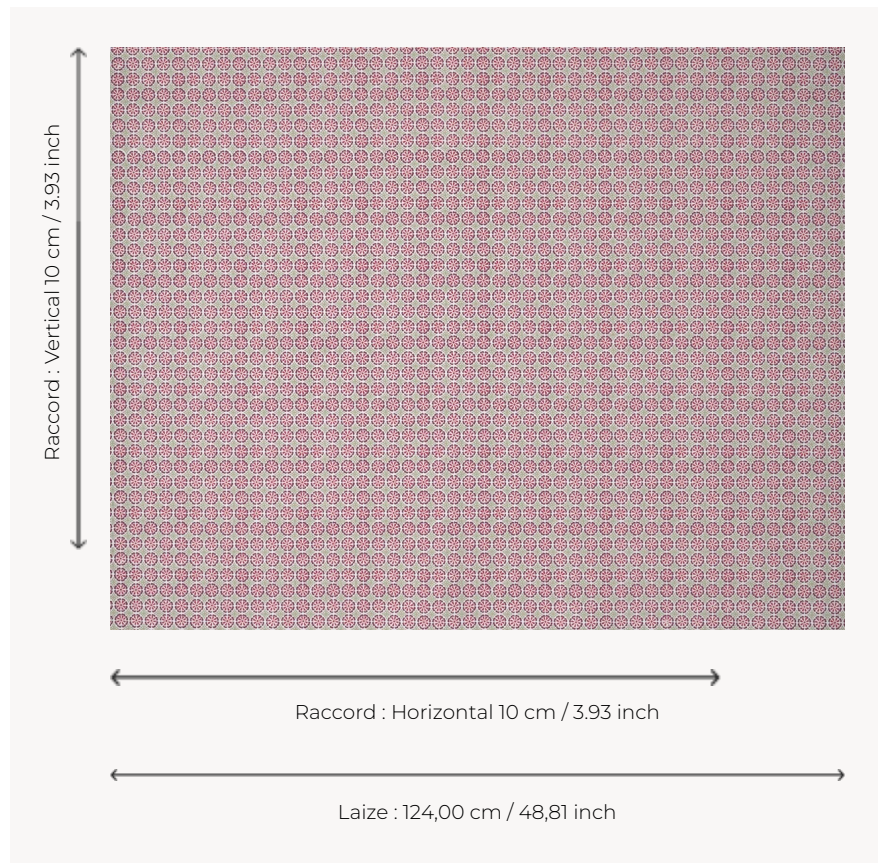

T0011001 DAISY DAISY

DAISY DAISY features a sowing of small stylized flowers in a revisited Liberty spirit.

T0011001 - Fig

Thorp of London

TYPE	Prints
TECHNIQUE	Screen printed by hand
SALES UNIT	Available per meter/yard
GROUND	TS022 - Peter Off White
COMPOSITION	100 % Cotton
NUMBER OF COLORS	3
COLORS	A-FIG 233 B-SAGE 291 C-STRAWBERRY 180
DESIGN WIDTH	124 cm / 48,81 inch
REPEAT	H: 10 cm - 3,93 inch V: 10 cm - 3,93 inch Straight repeat
WEIGHT	262 gr / ml
CARE	
INFORMATION	Hand screen printed

3 Colors

T0011001
Fig

T0011002
Duck

T0011003
Pompeii