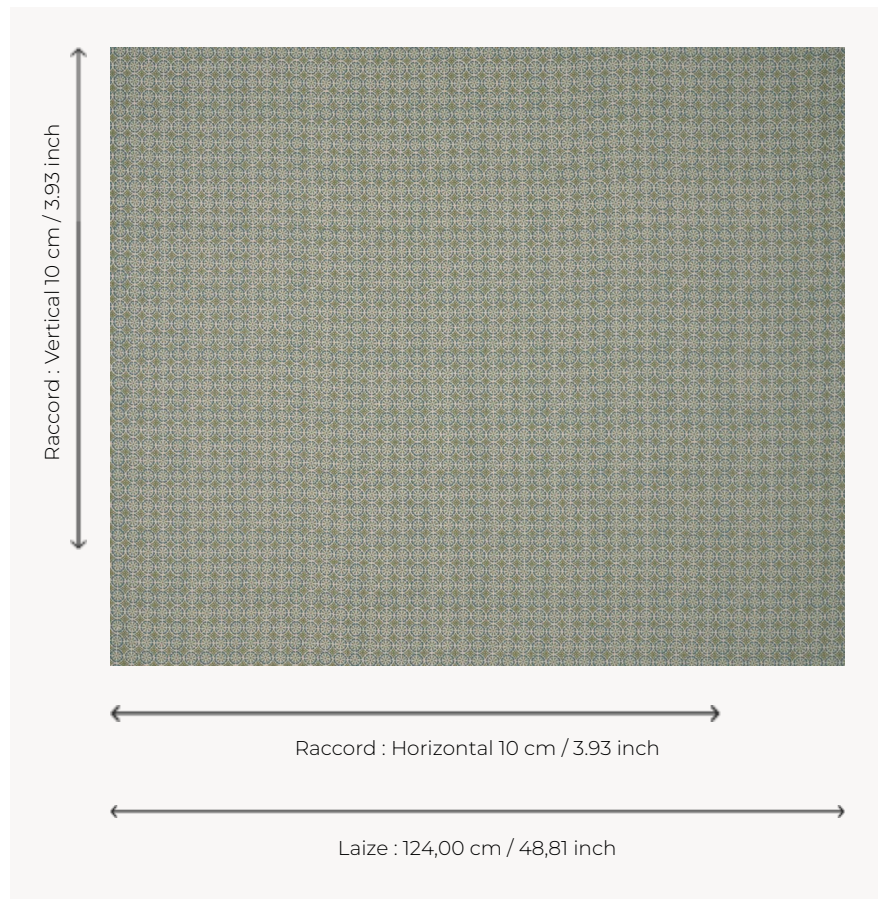

T0011002 DAISY DAISY

DAISY DAISY features a sowing of small stylized flowers in a revisited Liberty spirit.

T0011002 - Duck

Thorp of London

TYPE	Prints
TECHNIQUE	Screen printed by hand
SALES UNIT	Available per meter/yard
GROUND	TS005 - George Sand
COMPOSITION	100 % Linen
NUMBER OF COLORS	3
COLORS	A-DUCK 127 B-THYME 213 C-LICHEN 114
DESIGN WIDTH	124 cm / 48,81 inch
REPEAT	H: 10 cm - 3,93 inch V: 10 cm - 3,93 inch Straight repeat
WEIGHT	685 gr / ml
CARE	
INFORMATION	Hand screen printed

3 Colors

T0011001
Fig

T0011002
Duck

T0011003
Pompeii