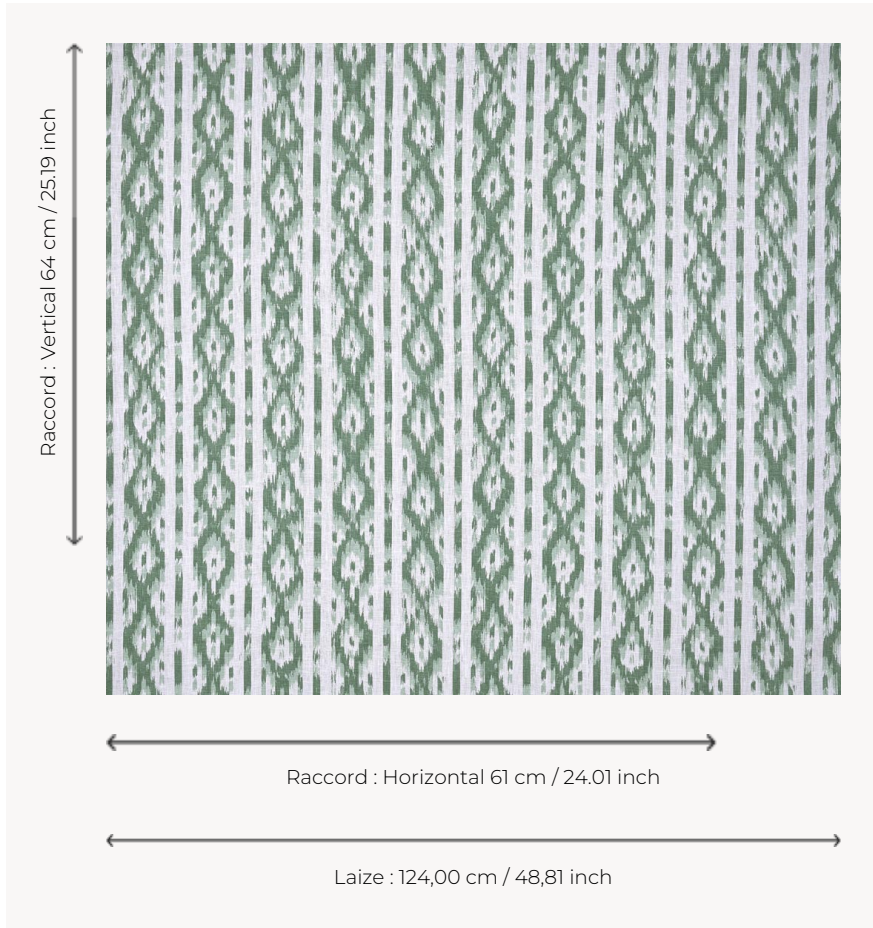

# T0045003 MAJORCA

Beautiful ikat in vertical stripes, MAJORCA is made in monochrome.

## Thorp of London

<b>TYPE</b>	Prints
<b>TECHNIQUE</b>	Screen printed by hand
<b>USE</b>	Moderate use
<b>MARTINDALE</b>	15.000 T
<b>SALES UNIT</b>	Available per meter/yard
<b>GROUND</b>	TS011 - John White
<b>COMPOSITION</b>	100 % Linen
<b>NUMBER OF COLORS</b>	2
<b>COLORS</b>	A-LICHEN 114 B-MEDICI 53
<b>DESIGN WIDTH</b>	124 cm / 48,81 inch
<b>REPEAT</b>	H: 61 cm - 24,01 inch V: 64 cm - 25,19 inch Straight repeat
<b>WEIGHT</b>	308 gr / ml
<b>CARE</b>	
<b>INFORMATION</b>	Hand screen printed

## 4 Colors

T0045001  
Taupe

T0045002  
Lake

T0045003  
Medici

T0045004  
Sorbet