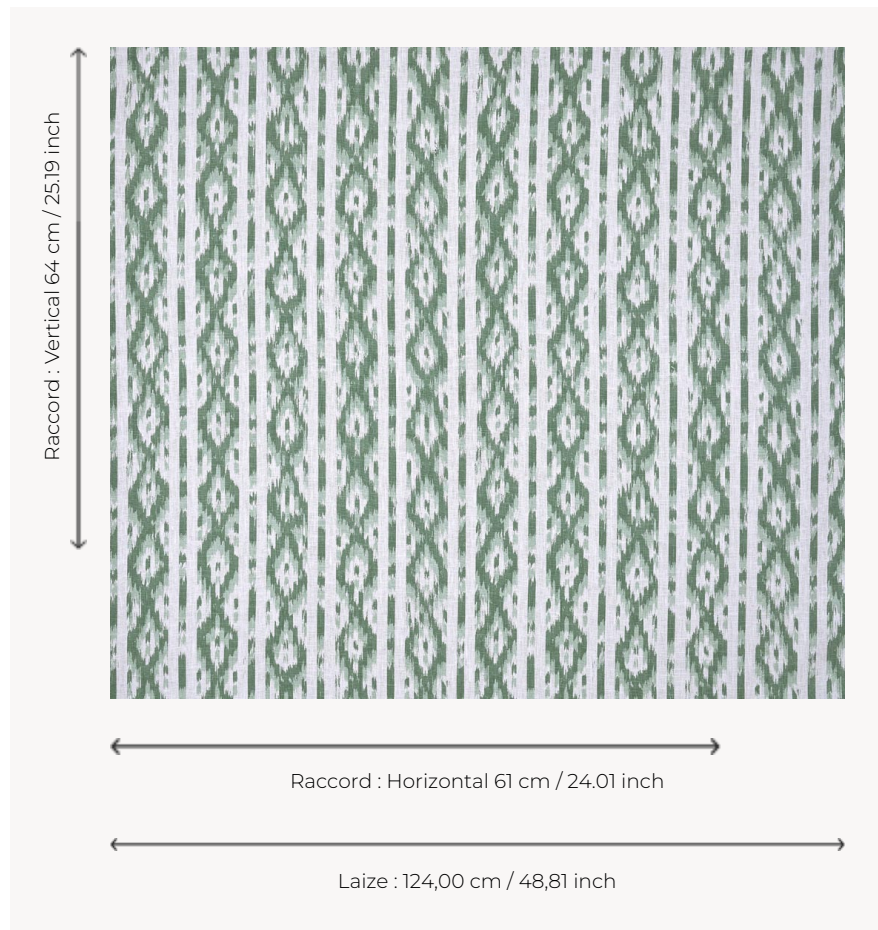

T0045003 MAJORCA

Beautiful ikat in vertical stripes, MAJORCA is made in monochrome.

T0045003 - Medici

Thorp of London

TYPE	Prints
TECHNIQUE	Screen printed by hand
USE	Moderate use
MARTINDALE	15.000 T
SALES UNIT	Available per meter/yard
GROUND	TS011 - John White
COMPOSITION	100 % Linen
NUMBER OF COLORS	2
COLORS	A-LICHEN 114 B-MEDICI 53
DESIGN WIDTH	124 cm / 48,81 inch
REPEAT	H: 61 cm - 24,01 inch V: 64 cm - 25,19 inch Straight repeat
WEIGHT	308 gr / ml
CARE	
INFORMATION	Hand screen printed

4 Colors

T0045001
Taupe

T0045002
Lake

T0045003
Medici

T0045004
Sorbet