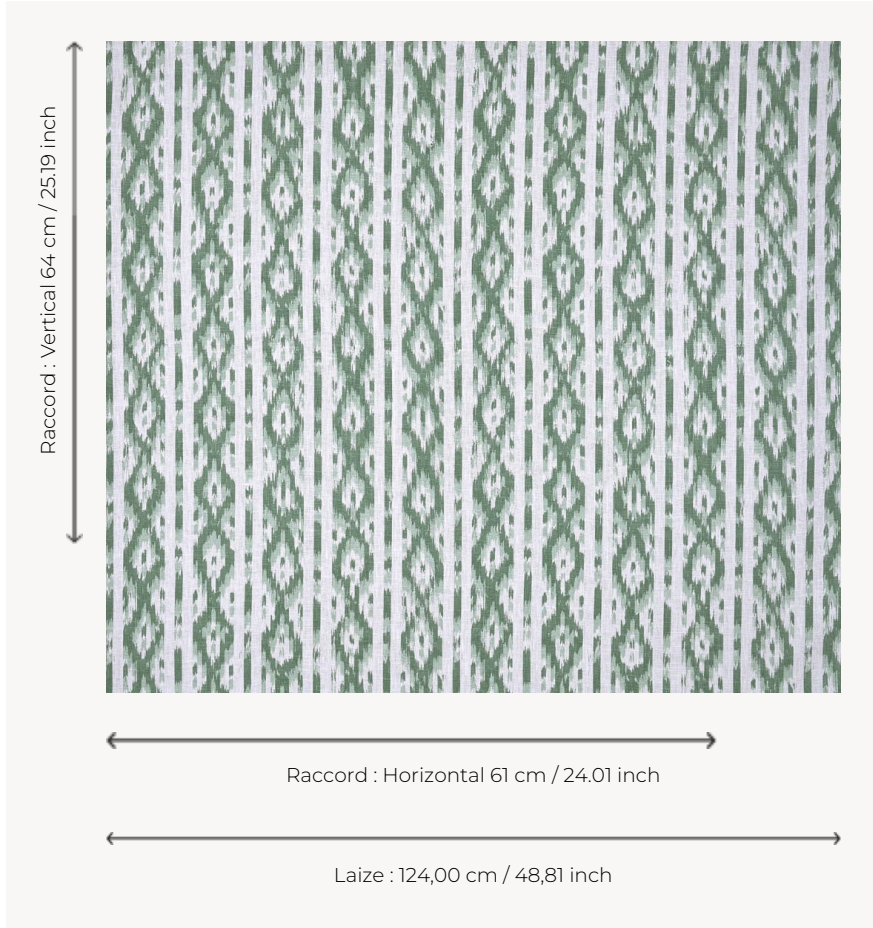

# T0045003 MAJORCA

Beautiful ikat in vertical stripes, MAJORCA is made in monochrome.

## Thorp of London

<b>TYPE</b>	Prints
<b>TECHNIQUE</b>	Screen printed by hand
<b>USE</b>	Moderate use
<b>MARTINDALE</b>	15.000 T
<b>SALES UNIT</b>	Available per meter/yard
<b>GROUND</b>	TS011 - John White
<b>COMPOSITION</b>	100 % Linen
<b>NUMBER OF COLORS</b>	2
<b>COLORS</b>	A-LICHEN 114 B-MEDICI 53
<b>DESIGN WIDTH</b>	124 cm / 48,81 inch
<b>REPEAT</b>	H: 61 cm - 24,01 inch V: 64 cm - 25,19 inch Straight repeat
<b>WEIGHT</b>	308 gr / ml
<b>CARE</b>	
<b>INFORMATION</b>	Hand screen printed

## 4 Colors

T0045001  
Taupe

T0045002  
Lake

T0045003  
Medici

T0045004  
Sorbet