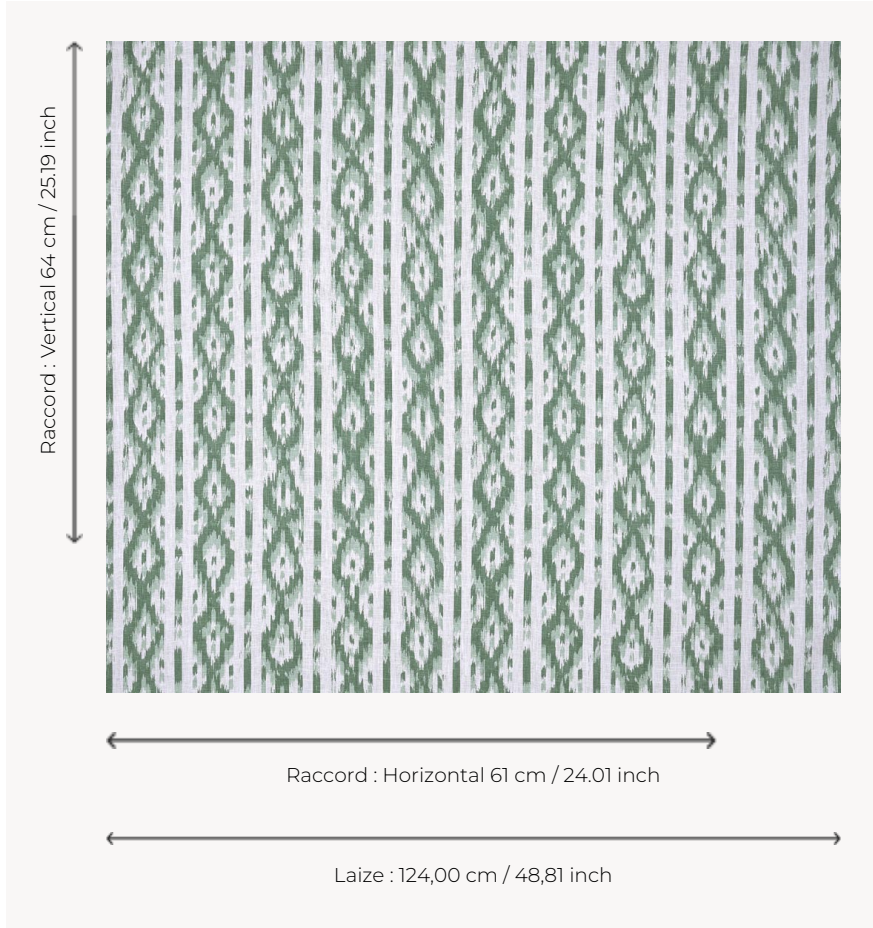

T0045003 MAJORCA

Beautiful ikat in vertical stripes, MAJORCA is made in monochrome.

T0045003 - Medici

Thorp of London

TYPE	Prints
TECHNIQUE	Screen printed by hand
USE	Moderate use
MARTINDALE	15.000 T
SALES UNIT	Available per meter/yard
GROUND	TS011 - John White
COMPOSITION	100 % Linen
NUMBER OF COLORS	2
COLORS	A-LICHEN 114 B-MEDICI 53
DESIGN WIDTH	124 cm / 48,81 inch
REPEAT	H: 61 cm - 24,01 inch V: 64 cm - 25,19 inch Straight repeat
WEIGHT	308 gr / ml
CARE	
INFORMATION	Hand screen printed

4 Colors

T0045001
Taupe

T0045002
Lake

T0045003
Medici

T0045004
Sorbet