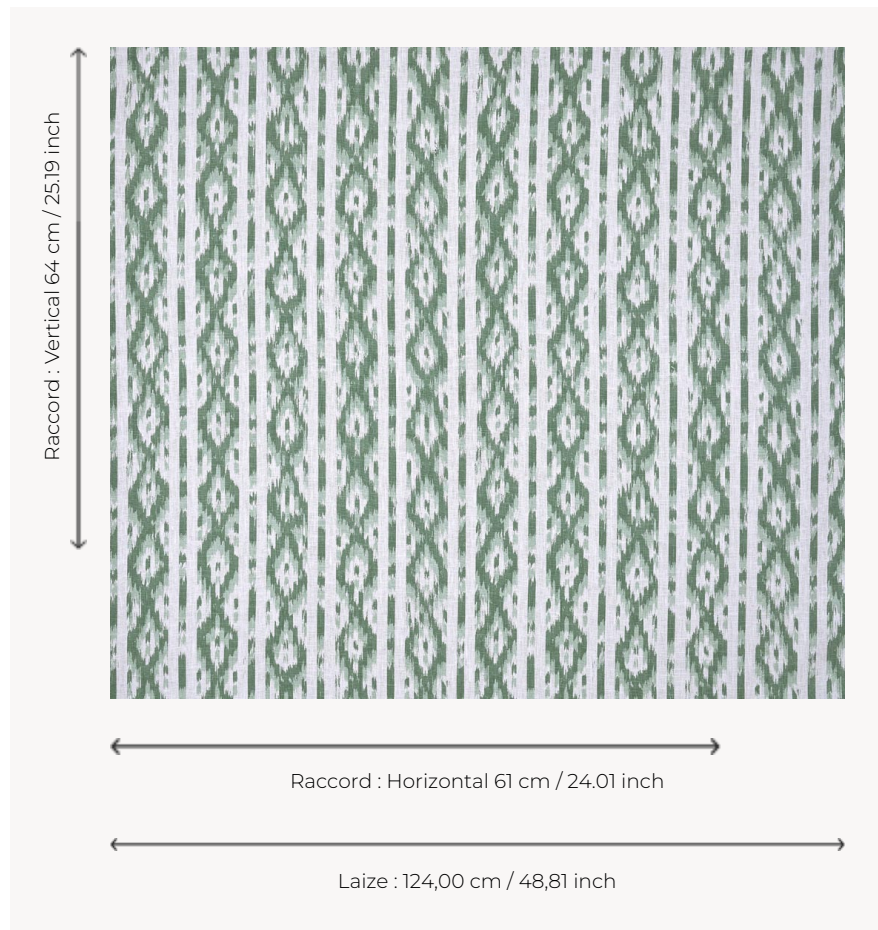

## T0045003 MAJORCA

Beautiful ikat in vertical stripes, MAJORCA is made in monochrome.

### Thorp of London

<b>TYPE</b>	Prints
<b>TECHNIQUE</b>	Screen printed by hand
<b>USE</b>	Moderate use
<b>MARTINDALE</b>	15.000 T
<b>SALES UNIT</b>	Available per meter/yard
<b>GROUND</b>	TS011 - John White
<b>COMPOSITION</b>	100 % Linen
<b>NUMBER OF COLORS</b>	2
<b>COLORS</b>	A-LICHEN 114 B-MEDICI 53
<b>DESIGN WIDTH</b>	124 cm / 48,81 inch
<b>REPEAT</b>	H: 61 cm - 24,01 inch V: 64 cm - 25,19 inch Straight repeat
<b>WEIGHT</b>	308 gr / ml
<b>CARE</b>	
<b>INFORMATION</b>	Hand screen printed

## 4 Colors

T0045001  
Taupe

T0045002  
Lake

T0045003  
Medici

T0045004  
Sorbet