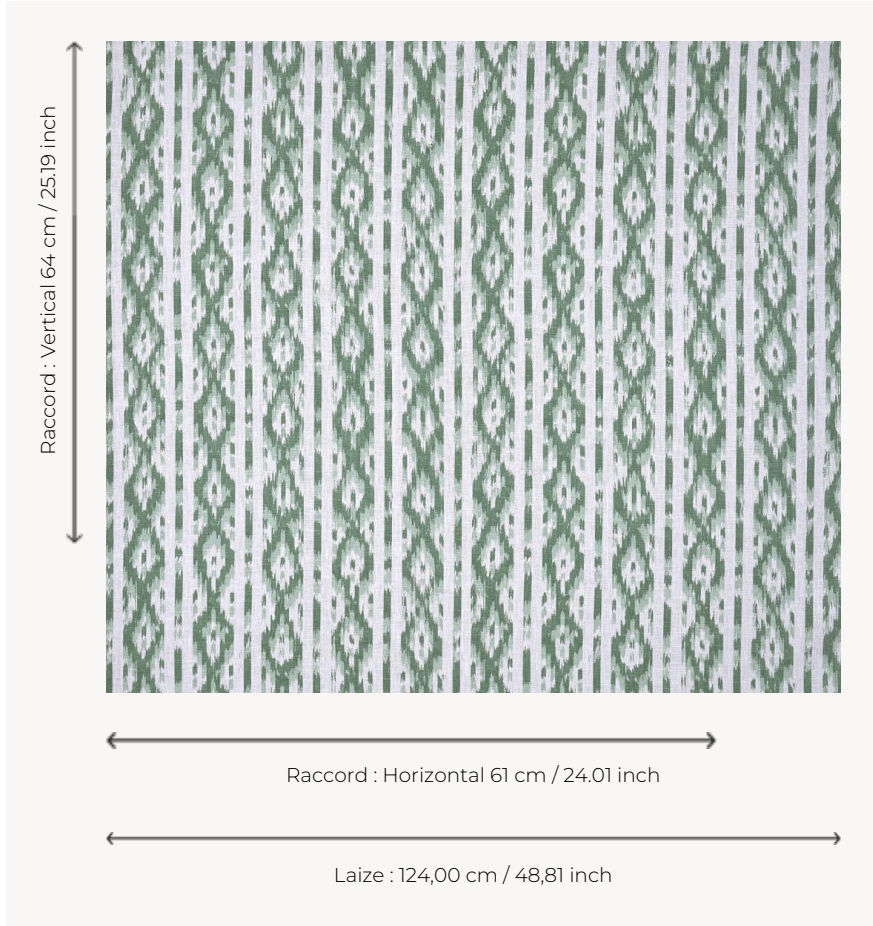

# T0045003 MAJORCA

Beautiful ikat in vertical stripes, MAJORCA is made in monochrome.

## Thorp of London

<b>TYPE</b>	Prints
<b>TECHNIQUE</b>	Screen printed by hand
<b>USE</b>	Moderate use
<b>MARTINDALE</b>	15.000 T
<b>SALES UNIT</b>	Available per meter/yard
<b>GROUND</b>	TS011 - John White
<b>COMPOSITION</b>	100 % Linen
<b>NUMBER OF COLORS</b>	2
<b>COLORS</b>	A-LICHEN 114 B-MEDICI 53
<b>DESIGN WIDTH</b>	124 cm / 48,81 inch
<b>REPEAT</b>	H: 61 cm - 24,01 inch V: 64 cm - 25,19 inch Straight repeat
<b>WEIGHT</b>	308 gr / ml
<b>CARE</b>	
<b>INFORMATION</b>	Hand screen printed

## 4 Colors

T0045001  
Taupe

T0045002  
Lake

T0045003  
Medici

T0045004  
Sorbet