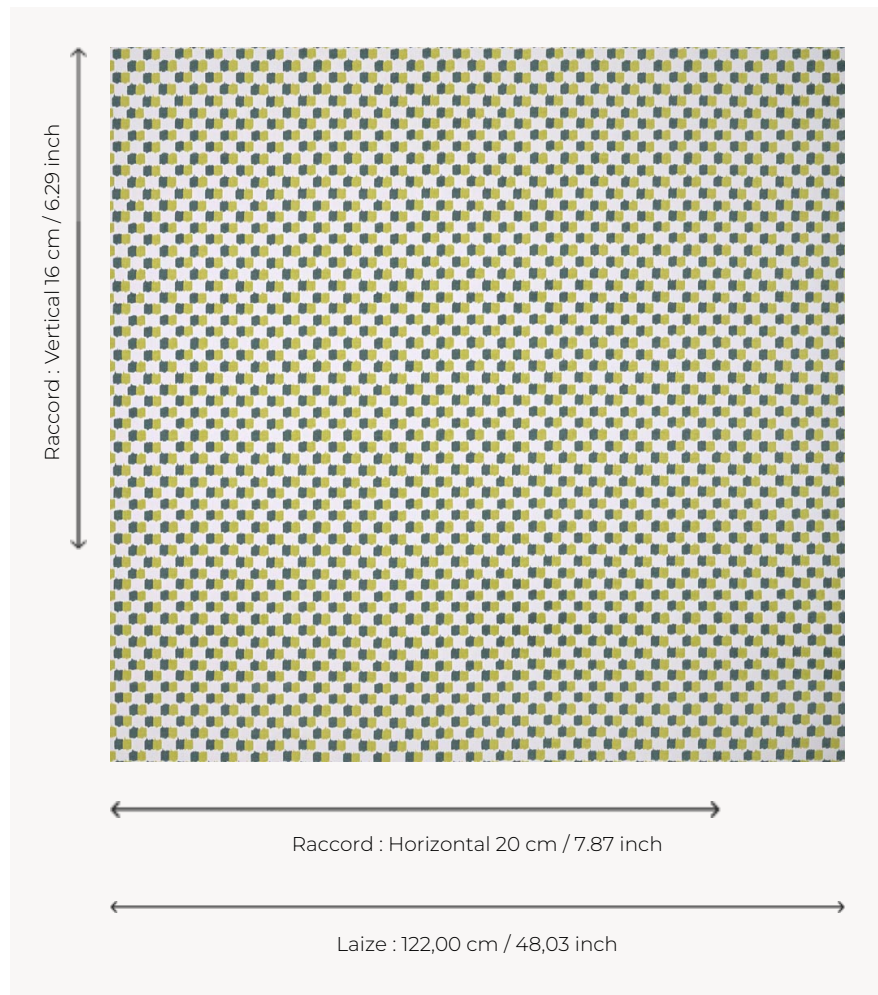

T0066001 GAY PARK CHECK

GAY PARK CHECK is a contemporary two-tone checkerboard designed with touches of paint.

T0066001 - Absinth

Thorp of London

TYPE	Prints
TECHNIQUE	Screen printed by hand
USE	Normal use
MARTINDALE	35.000 T
SALES UNIT	Available per meter/yard
GROUND	TS002 - Bradley White
COMPOSITION	100 % Cotton
NUMBER OF COLORS	2
COLORS	A-SPRUCE 342 B-ABSINTH 96
DESIGN WIDTH	122 cm / 48,03 inch
REPEAT	H: 20 cm - 7,87 inch V: 16 cm - 6,29 inch Straight repeat
WEIGHT	361 gr / ml
CARE	
INFORMATION	Hand screen printed

4 Colors

T0066001
Absinth

T0066002
Hazelnut

T0066003
Terracotta

T0066004
China