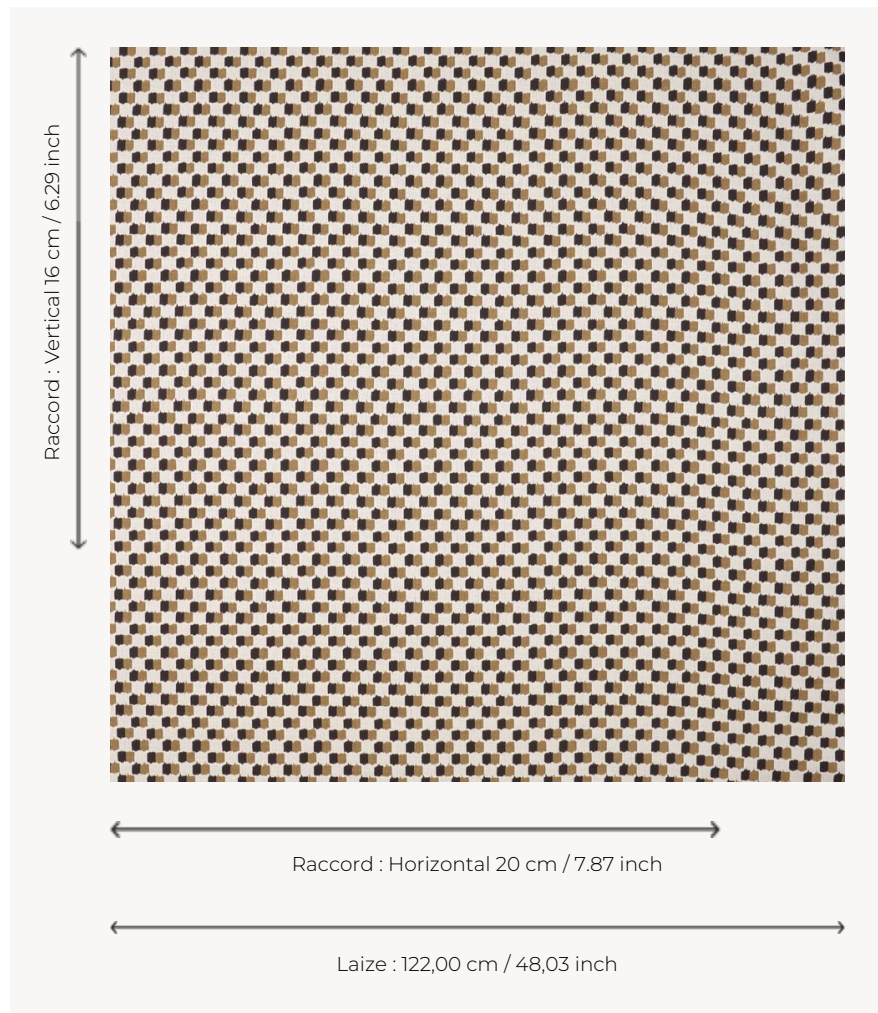

T0066002 GAY PARK CHECK

GAY PARK CHECK is a contemporary two-tone checkerboard designed with touches of paint.

T0066002 - Hazelnut

Thorp of London

| | |
|-------------------------|---|
| TYPE | Prints |
| TECHNIQUE | Screen printed by hand |
| SALES UNIT | Available per meter/yard |
| GROUND | TS004 - Douglas White |
| COMPOSITION | 78 % Linen - 22 % Bamboo viscose |
| NUMBER OF COLORS | 2 |
| COLORS | A-BLACK 190 B-HAZELNUT 165 |
| DESIGN WIDTH | 122 cm / 48,03 inch |
| REPEAT | H: 20 cm - 7,87 inch V: 16 cm - 6,29 inch Straight repeat |
| WEIGHT | 436 gr / ml |
| CARE | |
| INFORMATION | Hand screen printed |

4 Colors

T0066001
Absinth

T0066002
Hazelnut

T0066003
Terracotta

T0066004
China