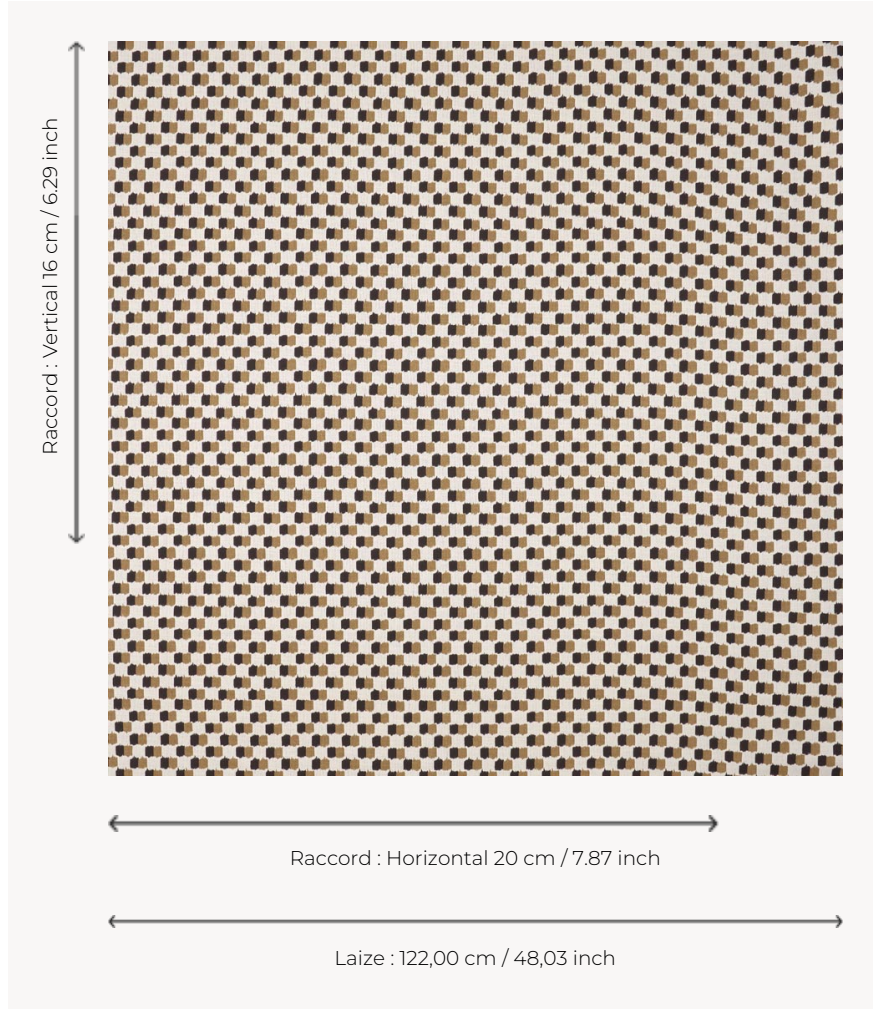

T0066002 GAY PARK CHECK

GAY PARK CHECK is a contemporary two-tone checkerboard designed with touches of paint.

T0066002 - Hazelnut

Thorp of London

TYPE	Prints
TECHNIQUE	Screen printed by hand
SALES UNIT	Available per meter/yard
GROUND	TS004 - Douglas White
COMPOSITION	78 % Linen - 22 % Bamboo viscose
NUMBER OF COLORS	2
COLORS	A-BLACK 190 B-HAZELNUT 165
DESIGN WIDTH	122 cm / 48,03 inch
REPEAT	H: 20 cm - 7,87 inch V: 16 cm - 6,29 inch Straight repeat
WEIGHT	436 gr / ml
CARE	
INFORMATION	Hand screen printed

4 Colors

T0066001
Absinth

T0066002
Hazelnut

T0066003
Terracotta

T0066004
China