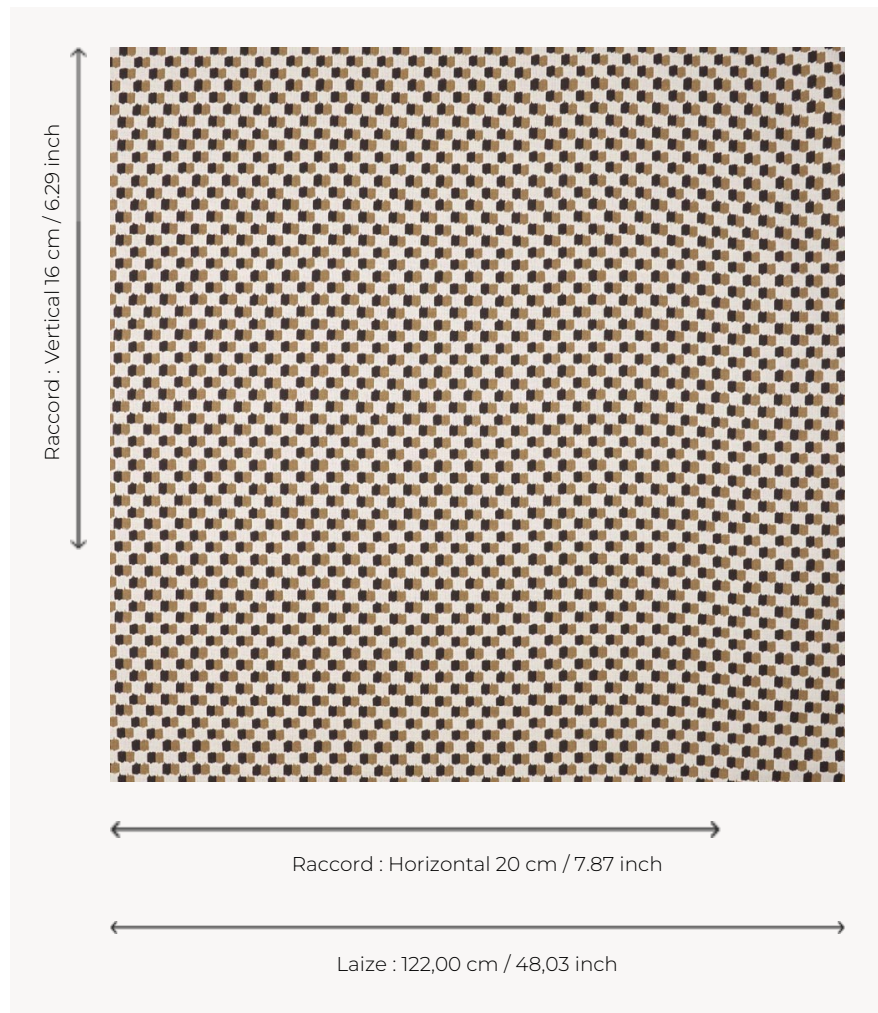

T0066002 GAY PARK CHECK

GAY PARK CHECK is a contemporary two-tone checkerboard designed with touches of paint.

T0066002 - Hazelnut

Thorp of London

TYPE	Prints
TECHNIQUE	Screen printed by hand
SALES UNIT	Available per meter/yard
GROUND	TS004 - Douglas White
COMPOSITION	78 % Linen - 22 % Bamboo viscose
NUMBER OF COLORS	2
COLORS	A-BLACK 190 B-HAZELNUT 165
DESIGN WIDTH	122 cm / 48,03 inch
REPEAT	H: 20 cm - 7,87 inch V: 16 cm - 6,29 inch Straight repeat
WEIGHT	436 gr / ml
CARE	
INFORMATION	Hand screen printed

4 Colors

T0066001
Absinth

T0066002
Hazelnut

T0066003
Terracotta

T0066004
China