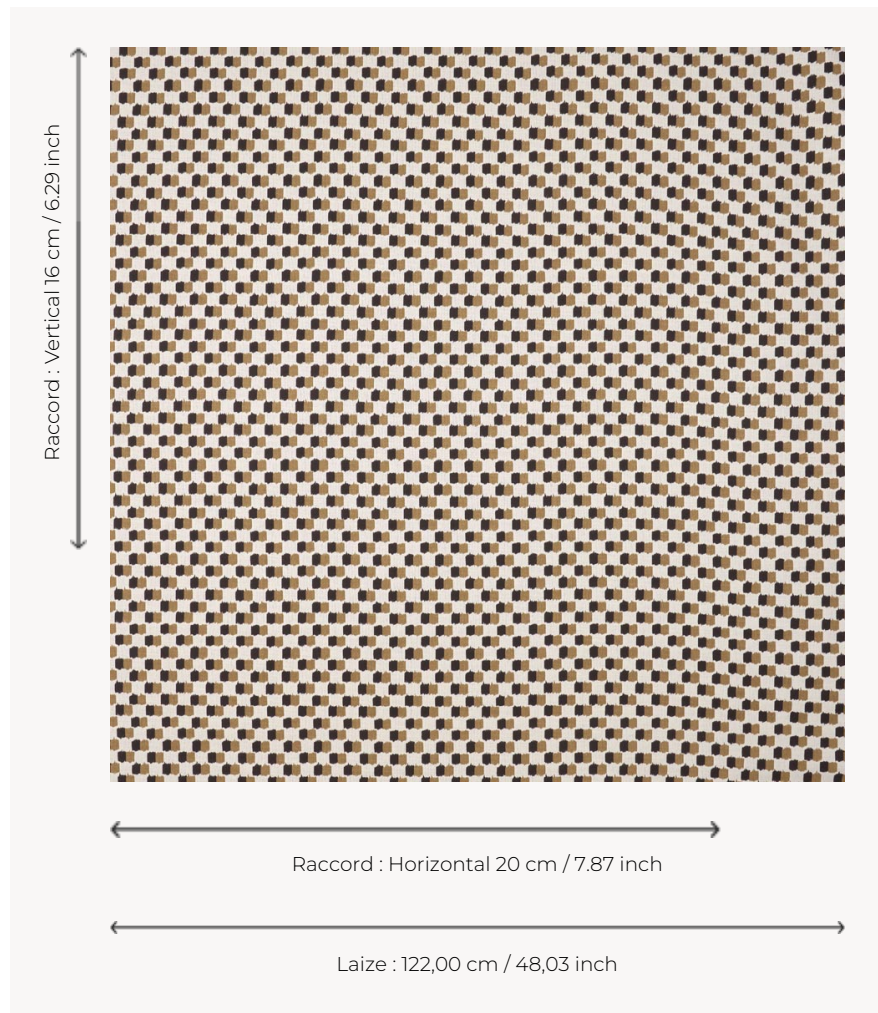

# T0066002 GAY PARK CHECK

GAY PARK CHECK is a contemporary two-tone checkerboard designed with touches of paint.

## T0066002 - Hazelnut

## Thorp of London

<b>TYPE</b>	Prints
<b>TECHNIQUE</b>	Screen printed by hand
<b>SALES UNIT</b>	Available per meter/yard
<b>GROUND</b>	TS004 - Douglas White
<b>COMPOSITION</b>	78 % Linen - 22 % Bamboo viscose
<b>NUMBER OF COLORS</b>	2
<b>COLORS</b>	A-BLACK 190 B-HAZELNUT 165
<b>DESIGN WIDTH</b>	122 cm / 48,03 inch
<b>REPEAT</b>	H: 20 cm - 7,87 inch V: 16 cm - 6,29 inch Straight repeat
<b>WEIGHT</b>	436 gr / ml
<b>CARE</b>	
<b>INFORMATION</b>	Hand screen printed

## 4 Colors

T0066001  
Absinth

T0066002  
Hazelnut

T0066003  
Terracotta

T0066004  
China