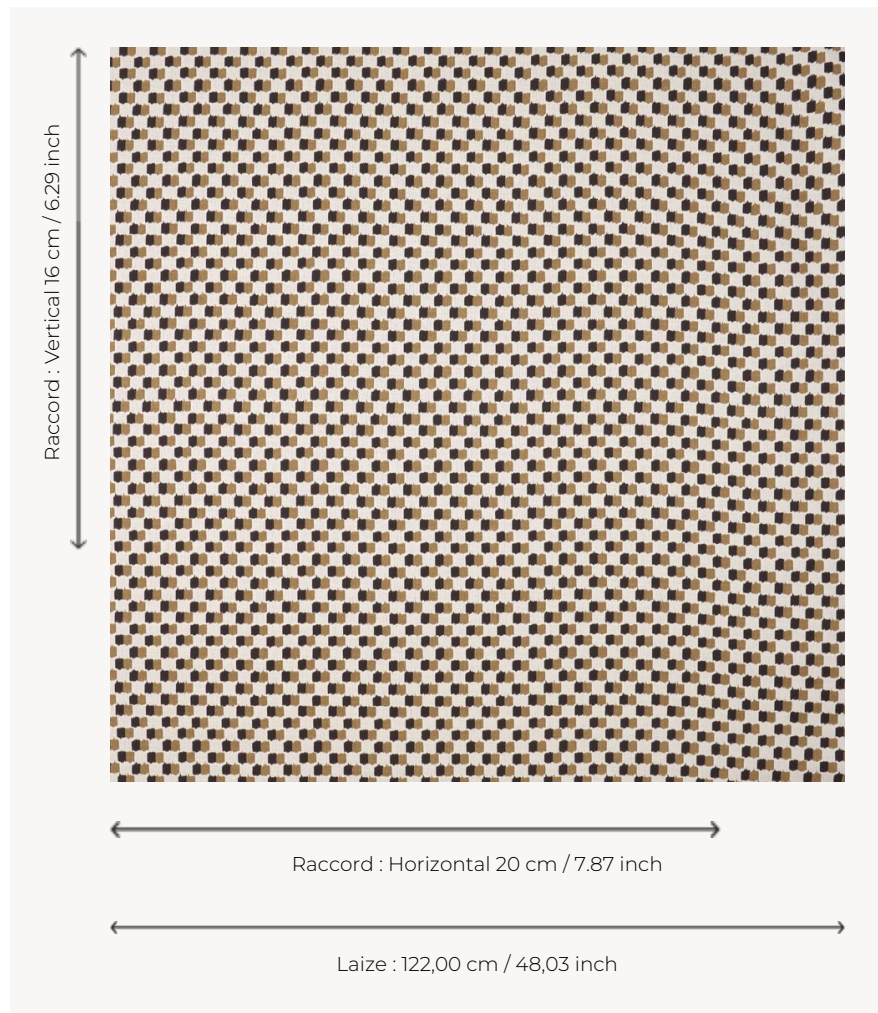

T0066002 GAY PARK CHECK

GAY PARK CHECK is a contemporary two-tone checkerboard designed with touches of paint.

T0066002 - Hazelnut

Thorp of London

| | |
|-------------------------|---|
| TYPE | Prints |
| TECHNIQUE | Screen printed by hand |
| SALES UNIT | Available per meter/yard |
| GROUND | TS004 - Douglas White |
| COMPOSITION | 78 % Linen - 22 % Bamboo viscose |
| NUMBER OF COLORS | 2 |
| COLORS | A-BLACK 190 B-HAZELNUT 165 |
| DESIGN WIDTH | 122 cm / 48,03 inch |
| REPEAT | H: 20 cm - 7,87 inch V: 16 cm - 6,29 inch Straight repeat |
| WEIGHT | 436 gr / ml |
| CARE |  |
| INFORMATION | Hand screen printed |

4 Colors

T0066001
Absinth

T0066002
Hazelnut

T0066003
Terracotta

T0066004
China