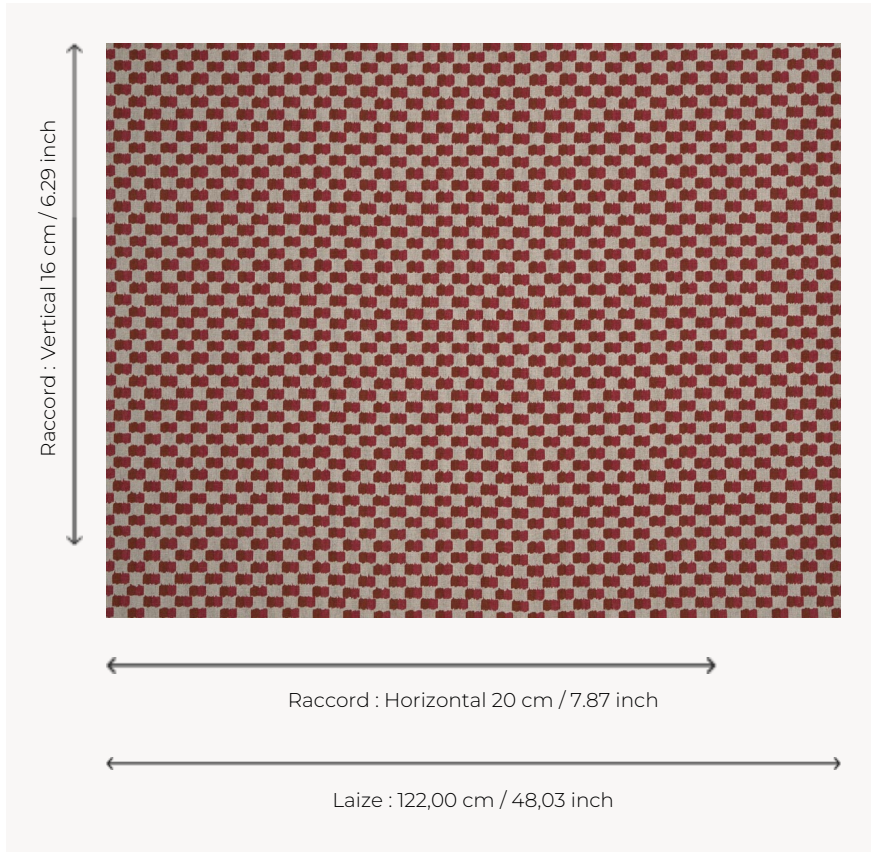

T0066003 GAY PARK CHECK

GAY PARK CHECK is a contemporary two-tone checkerboard designed with touches of paint.

T0066003 - Terracotta

Thorp of London

TYPE	Prints
TECHNIQUE	Screen printed by hand
SALES UNIT	Available per meter/yard
GROUND	TS014 - Margaret Natural
COMPOSITION	60 % Cotton - 40 % Hemp
NUMBER OF COLORS	2
COLORS	A-TERRACOTTA 6 B-BURNET 259
DESIGN WIDTH	122 cm / 48,03 inch
REPEAT	H: 20 cm - 7,87 inch V: 16 cm - 6,29 inch Straight repeat
WEIGHT	455 gr / ml
CARE	
INFORMATION	Hand screen printed

4 Colors

T0066001
Absinth

T0066002
Hazelnut

T0066003
Terracotta

T0066004
China