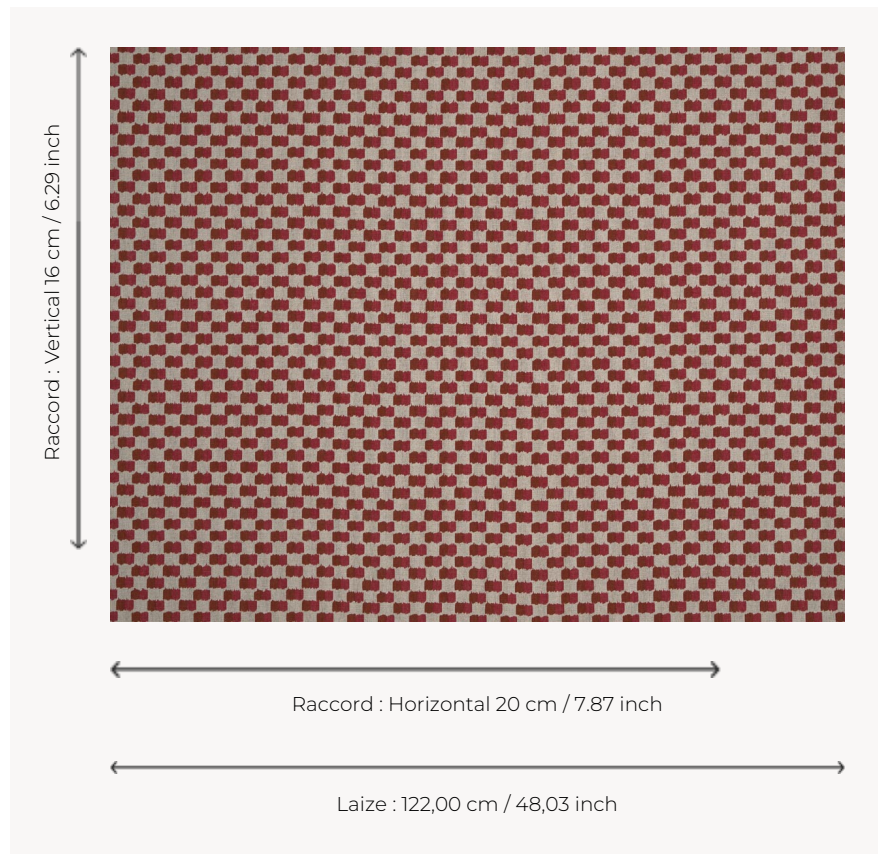

T0066003 GAY PARK CHECK

GAY PARK CHECK is a contemporary two-tone checkerboard designed with touches of paint.

T0066003 - Terracotta

Thorp of London

| | |
|-------------------------|---|
| TYPE | Prints |
| TECHNIQUE | Screen printed by hand |
| SALES UNIT | Available per meter/yard |
| GROUND | TS014 - Margaret Natural |
| COMPOSITION | 60 % Cotton - 40 % Hemp |
| NUMBER OF COLORS | 2 |
| COLORS | A-TERRACOTTA 6 B-BURNET 259 |
| DESIGN WIDTH | 122 cm / 48,03 inch |
| REPEAT | H: 20 cm - 7,87 inch V: 16 cm - 6,29 inch Straight repeat |
| WEIGHT | 455 gr / ml |
| CARE | |
| INFORMATION | Hand screen printed |

4 Colors

T0066001
Absinth

T0066002
Hazelnut

T0066003
Terracotta

T0066004
China