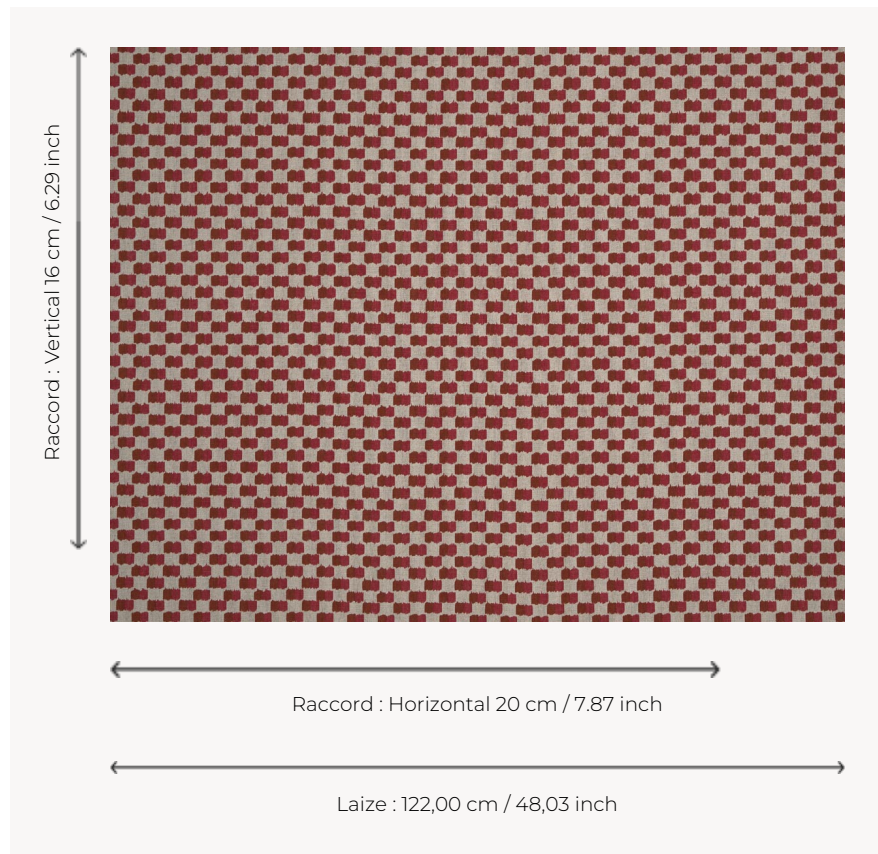

# T0066003 GAY PARK CHECK

GAY PARK CHECK is a contemporary two-tone checkerboard designed with touches of paint.

## T0066003 - Terracotta

## Thorp of London

<b>TYPE</b>	Prints
<b>TECHNIQUE</b>	Screen printed by hand
<b>SALES UNIT</b>	Available per meter/yard
<b>GROUND</b>	TS014 - Margaret Natural
<b>COMPOSITION</b>	60 % Cotton - 40 % Hemp
<b>NUMBER OF COLORS</b>	2
<b>COLORS</b>	A-TERRACOTTA 6 B-BURNET 259
<b>DESIGN WIDTH</b>	122 cm / 48,03 inch
<b>REPEAT</b>	H: 20 cm - 7,87 inch V: 16 cm - 6,29 inch Straight repeat
<b>WEIGHT</b>	455 gr / ml
<b>CARE</b>	
<b>INFORMATION</b>	Hand screen printed