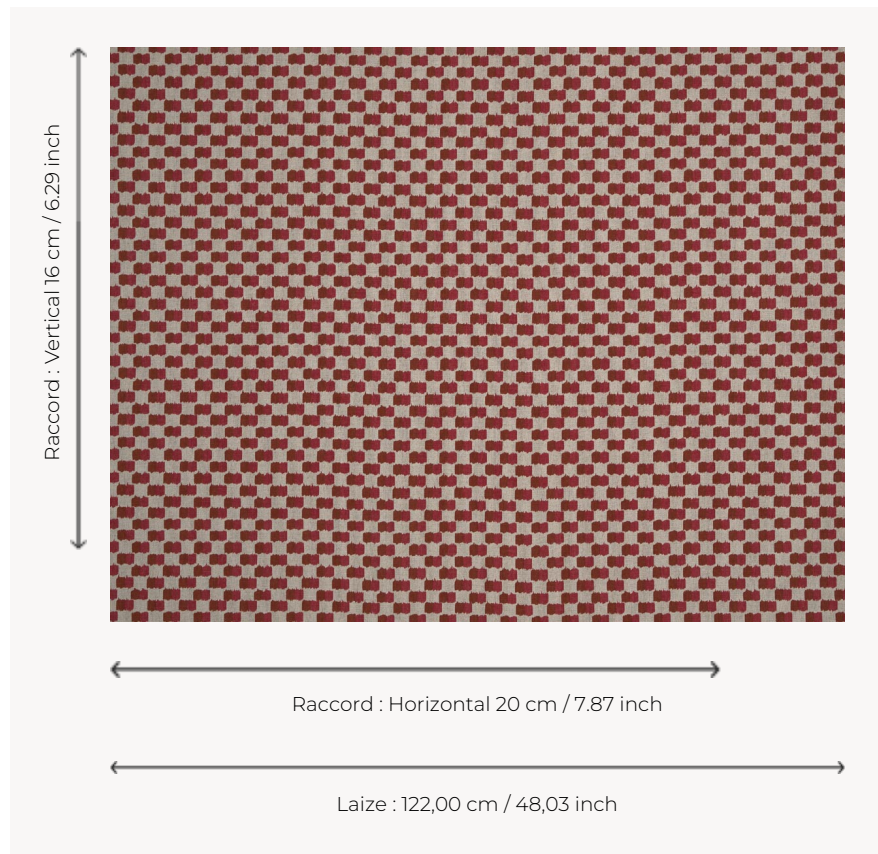

T0066003 GAY PARK CHECK

GAY PARK CHECK is a contemporary two-tone checkerboard designed with touches of paint.

T0066003 - Terracotta

Thorp of London

TYPE	Prints
TECHNIQUE	Screen printed by hand
SALES UNIT	Available per meter/yard
GROUND	TS014 - Margaret Natural
COMPOSITION	60 % Cotton - 40 % Hemp
NUMBER OF COLORS	2
COLORS	A-TERRACOTTA 6 B-BURNET 259
DESIGN WIDTH	122 cm / 48,03 inch
REPEAT	H: 20 cm - 7,87 inch V: 16 cm - 6,29 inch Straight repeat
WEIGHT	455 gr / ml
CARE	
INFORMATION	Hand screen printed

4 Colors

T0066001
Absinth

T0066002
Hazelnut

T0066003
Terracotta

T0066004
China