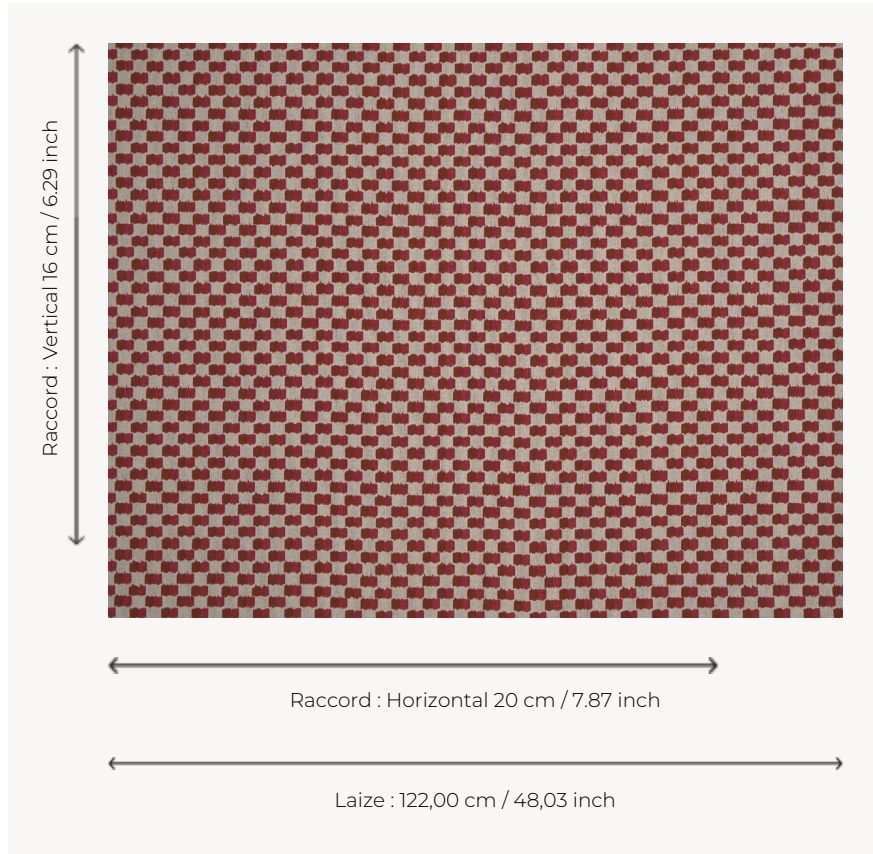

T0066003 GAY PARK CHECK

GAY PARK CHECK is a contemporary two-tone checkerboard designed with touches of paint.

T0066003 - Terracotta

Thorp of London

TYPE	Prints
TECHNIQUE	Screen printed by hand
SALES UNIT	Available per meter/yard
GROUND	TS014 - Margaret Natural
COMPOSITION	60 % Cotton - 40 % Hemp
NUMBER OF COLORS	2
COLORS	A-TERRACOTTA 6 B-BURNET 259
DESIGN WIDTH	122 cm / 48,03 inch
REPEAT	H: 20 cm - 7,87 inch V: 16 cm - 6,29 inch Straight repeat
WEIGHT	455 gr / ml
CARE	
INFORMATION	Hand screen printed

4 Colors

T0066001
Absinth

T0066002
Hazelnut

T0066003
Terracotta

T0066004
China