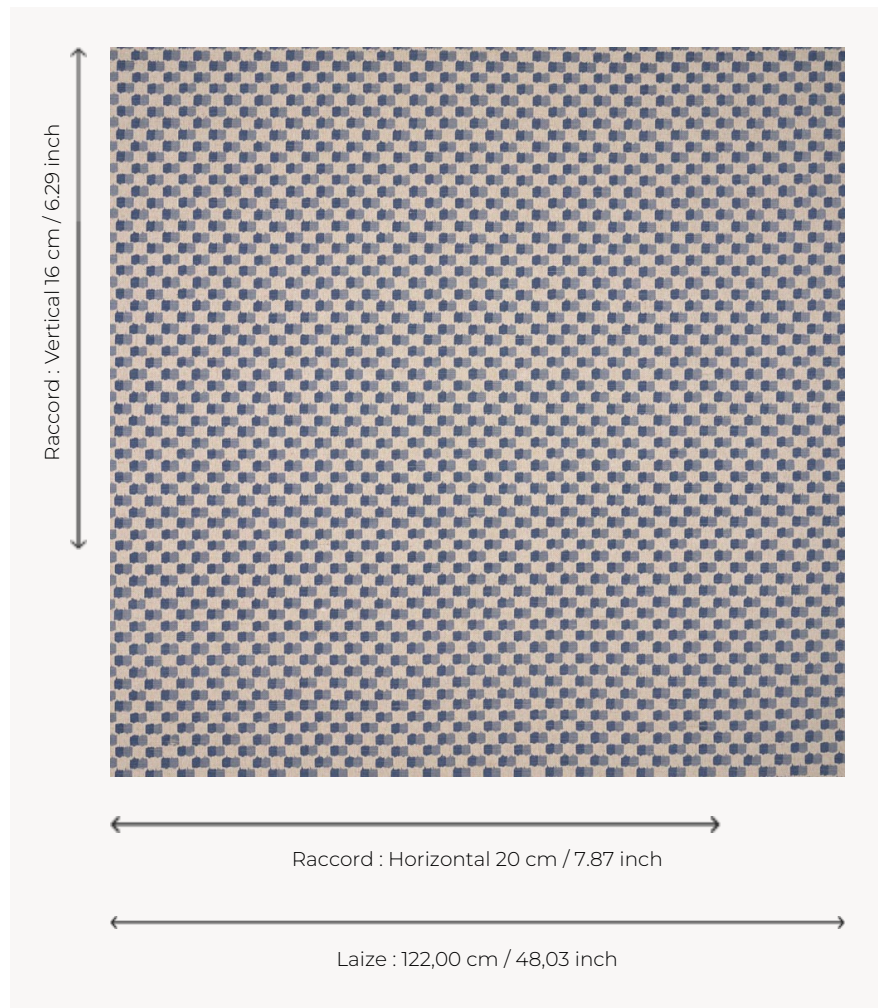

T0066004 GAY PARK CHECK

GAY PARK CHECK is a contemporary two-tone checkerboard designed with touches of paint.

T0066004 - China

Thorp of London

TYPE	Prints
TECHNIQUE	Screen printed by hand
SALES UNIT	Available per meter/yard
GROUND	TS021 - Winston Natural
COMPOSITION	55 % Cotton - 45 % Jute
NUMBER OF COLORS	2
COLORS	A-CHINA 12 B-SAXE 33
DESIGN WIDTH	122 cm / 48,03 inch
REPEAT	H: 20 cm - 7,87 inch V: 16 cm - 6,29 inch Straight repeat
WEIGHT	449 gr / ml
CARE	
INFORMATION	Hand screen printed

4 Colors

T0066001
Absinth

T0066002
Hazelnut

T0066003
Terracotta

T0066004
China