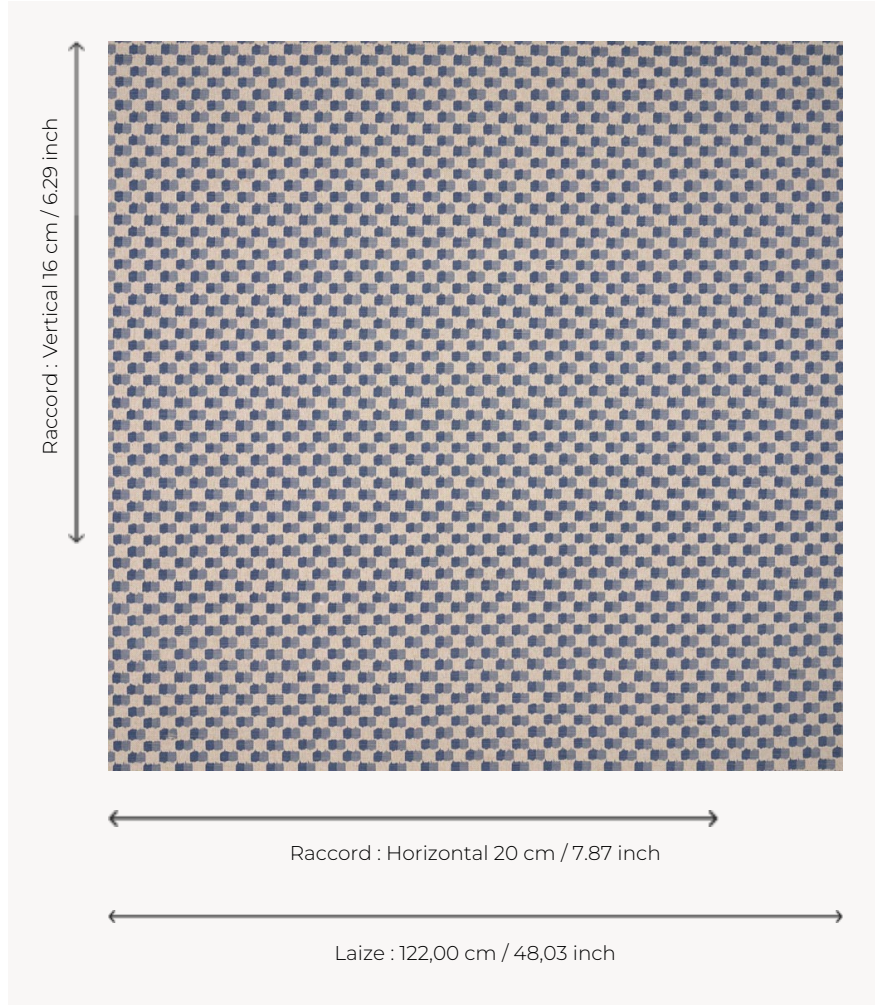

# T0066004 GAY PARK CHECK

GAY PARK CHECK is a contemporary two-tone checkerboard designed with touches of paint.

## T0066004 - China

## Thorp of London

<b>TYPE</b>	Prints
<b>TECHNIQUE</b>	Screen printed by hand
<b>SALES UNIT</b>	Available per meter/yard
<b>GROUND</b>	TS021 - Winston Natural
<b>COMPOSITION</b>	55 % Cotton - 45 % Jute
<b>NUMBER OF COLORS</b>	2
<b>COLORS</b>	A-CHINA 12 B-SAXE 33
<b>DESIGN WIDTH</b>	122 cm / 48,03 inch
<b>REPEAT</b>	H: 20 cm - 7,87 inch V: 16 cm - 6,29 inch Straight repeat
<b>WEIGHT</b>	449 gr / ml
<b>CARE</b>	
<b>INFORMATION</b>	Hand screen printed