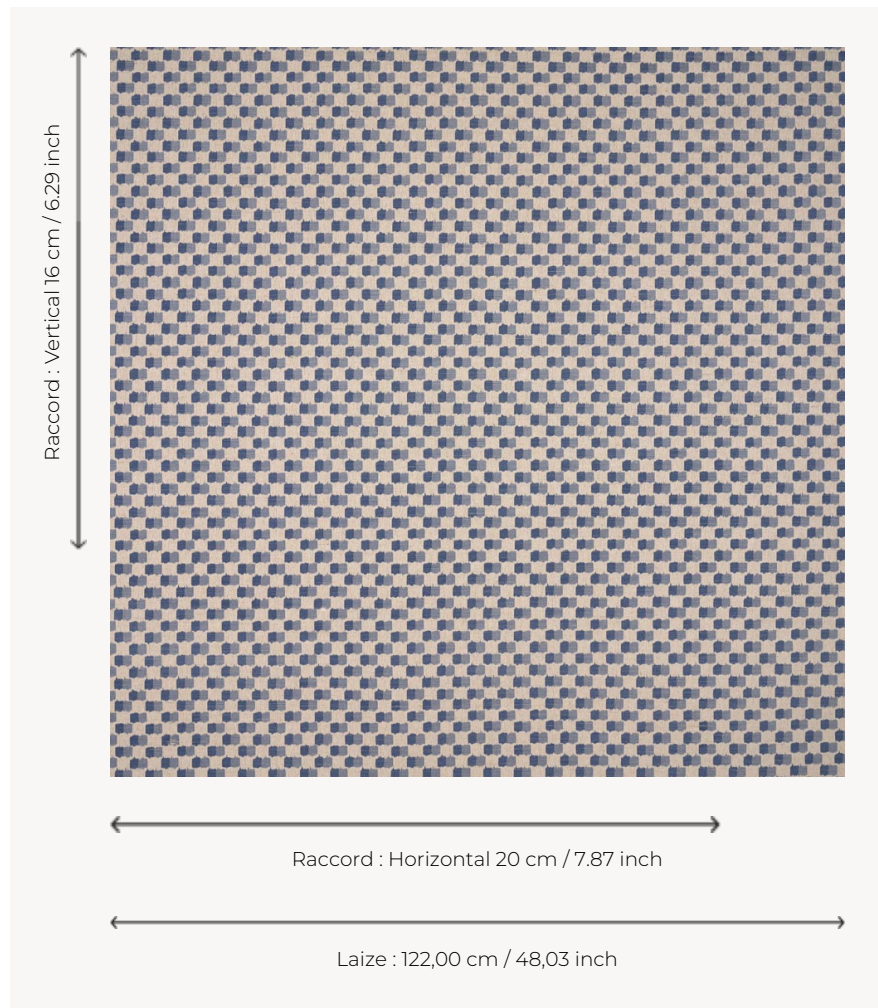

T0066004 GAY PARK CHECK

GAY PARK CHECK is a contemporary two-tone checkerboard designed with touches of paint.

T0066004 - China

Thorp of London

TYPE	Prints
TECHNIQUE	Screen printed by hand
SALES UNIT	Available per meter/yard
GROUND	TS021 - Winston Natural
COMPOSITION	55 % Cotton - 45 % Jute
NUMBER OF COLORS	2
COLORS	A-CHINA 12 B-SAXE 33
DESIGN WIDTH	122 cm / 48,03 inch
REPEAT	H: 20 cm - 7,87 inch V: 16 cm - 6,29 inch Straight repeat
WEIGHT	449 gr / ml
CARE	
INFORMATION	Hand screen printed

4 Colors

T0066001
Absinth

T0066002
Hazelnut

T0066003
Terracotta

T0066004
China