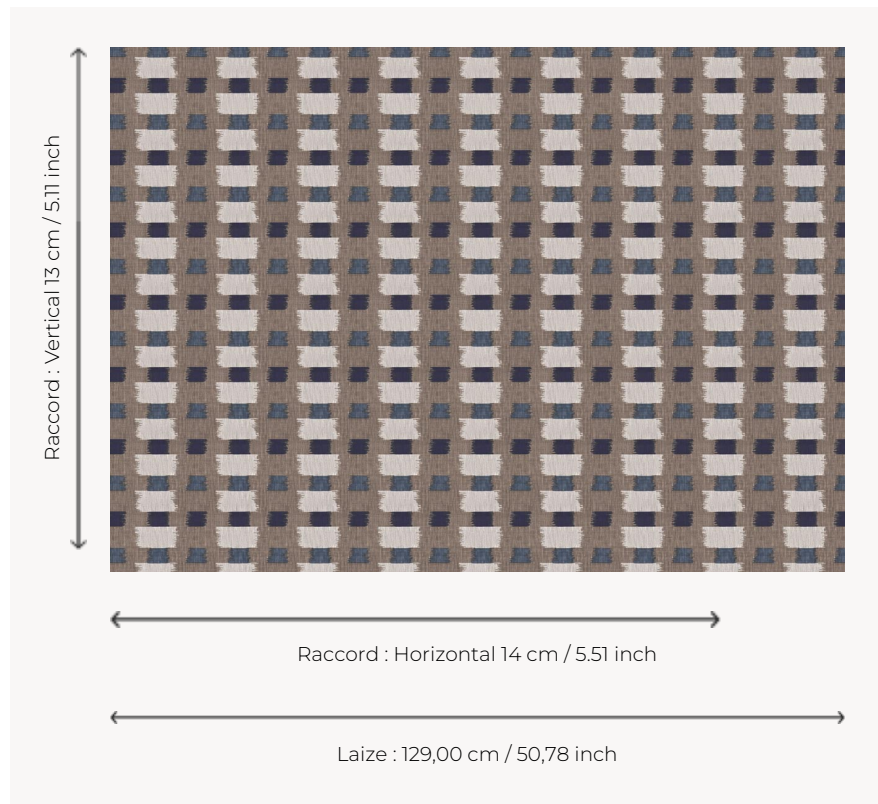

T0079001 JUNCTION STRIPE

These ikat checks are mainly found in Asia.

T0079001 - Smokey

Thorp of London

TYPE	Prints
TECHNIQUE	Screen printed by hand
SALES UNIT	Available per meter/yard
GROUND	TS008 - Harry Natural
COMPOSITION	100 % Linen
NUMBER OF COLORS	3
COLORS	A-OCEAN 11 B-WINTER 315 C-SMOKEY 309
DESIGN WIDTH	129 cm / 50,78 inch
REPEAT	H: 14 cm - 5,51 inch V: 13 cm - 5,11 inch Straight repeat
WEIGHT	345 gr / ml
CARE	
INFORMATION	Hand screen printed