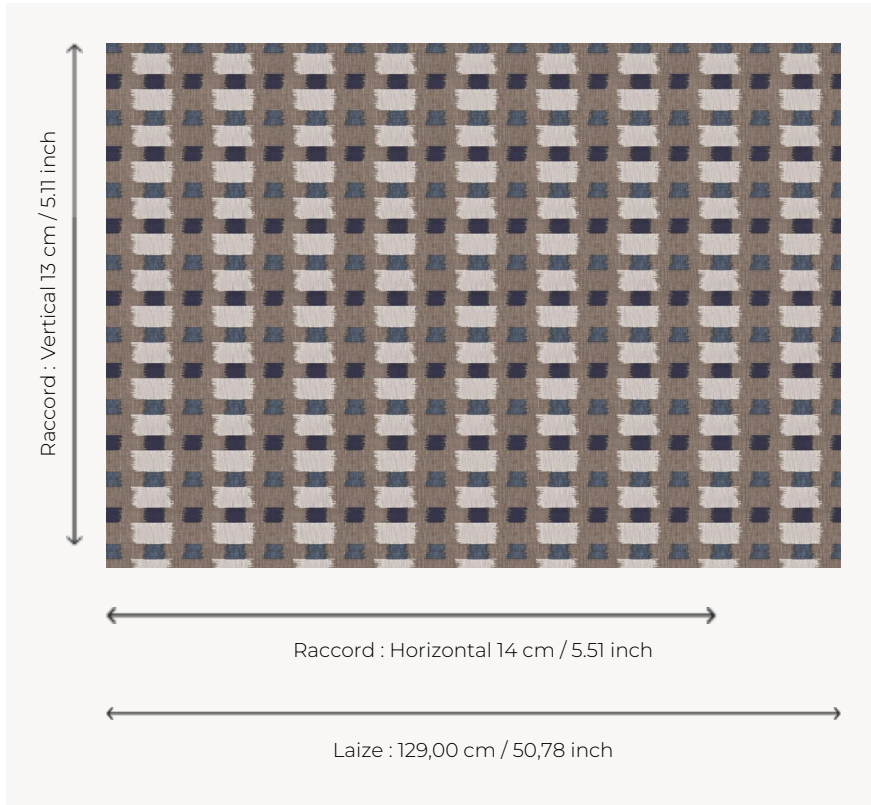

T0079001 JUNCTION STRIPE

These ikat checks are mainly found in Asia.

T0079001 - Smokey

Thorp of London

TYPE	Prints
TECHNIQUE	Screen printed by hand
SALES UNIT	Available per meter/yard
GROUND	TS008 - Harry Natural
COMPOSITION	100 % Linen
NUMBER OF COLORS	3
COLORS	A-OCEAN 11 B-WINTER 315 C-SMOKEY 309
DESIGN WIDTH	129 cm / 50,78 inch
REPEAT	H: 14 cm - 5,51 inch V: 13 cm - 5,11 inch Straight repeat
WEIGHT	345 gr / ml
CARE	
INFORMATION	Hand screen printed