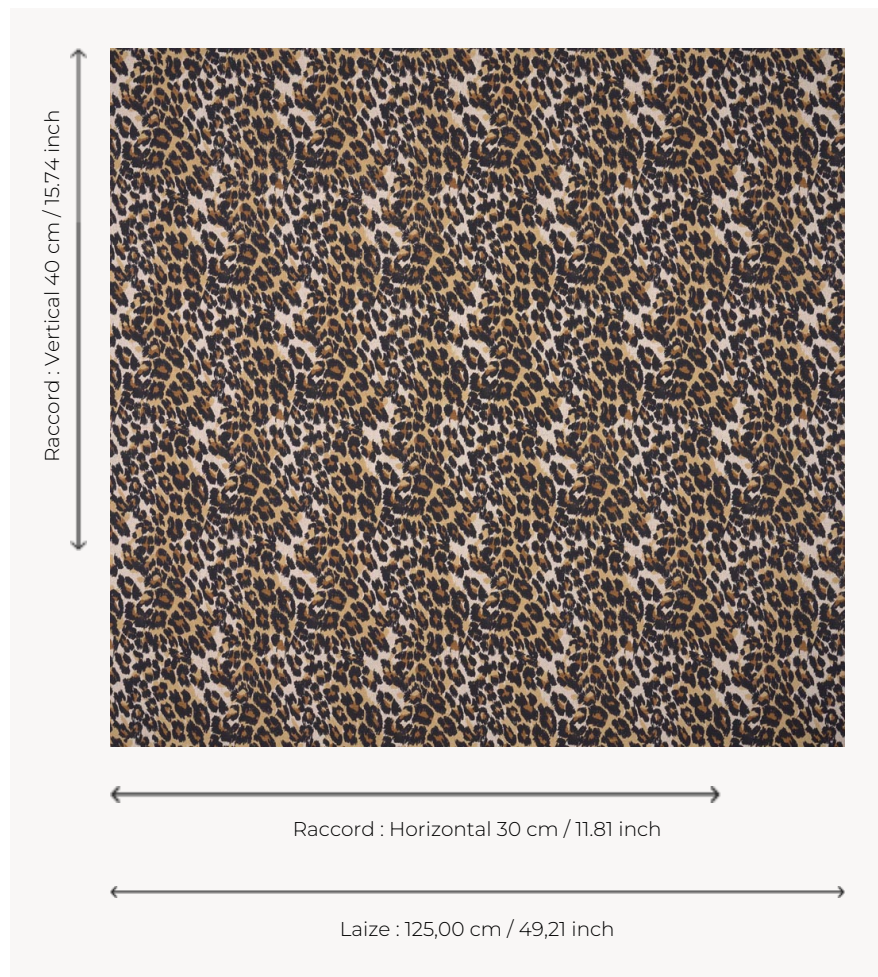

## T0082001 LEOPARD THORP

A timeless decorating motif, LEOPARD THORP adds a touch of irreverence and glamour to any interior.

### T0082001 - Earth

### Thorpe of London

<b>TYPE</b>	Prints
<b>TECHNIQUE</b>	Screen printed by hand
<b>SALES UNIT</b>	Available per meter/yard
<b>GROUND</b>	TS021 - Winston Natural
<b>COMPOSITION</b>	55 % Cotton - 45 % Jute
<b>NUMBER OF COLORS</b>	3
<b>COLORS</b>	A-EARTH 39 B-CHAMOIS 64 C-BLACK 190
<b>DESIGN WIDTH</b>	125 cm / 49,21 inch
<b>REPEAT</b>	H: 30 cm - 11,81 inch V: 40 cm - 15,74 inch Straight repeat
<b>WEIGHT</b>	449 gr / ml
<b>CARE</b>	
<b>INFORMATION</b>	Hand screen printed

## 2 Colors

T0082001  
Earth

T0082002  
Taupe