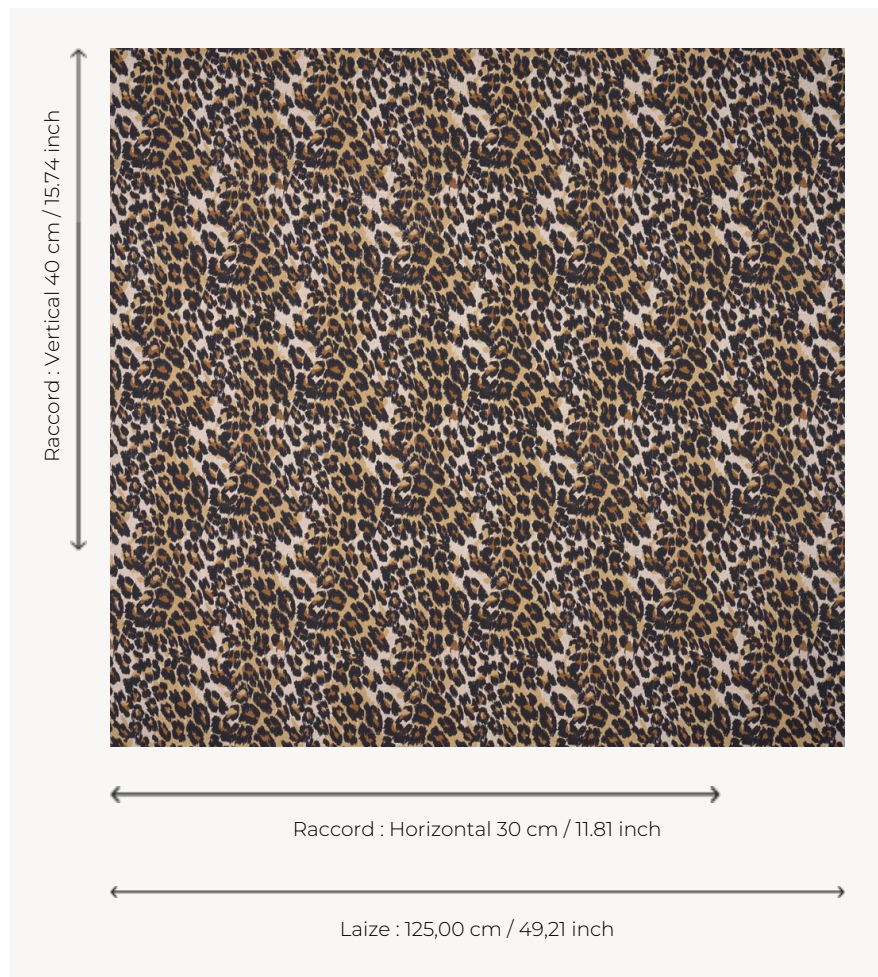

T0082001 LEOPARD THORP

A timeless decorating motif, LEOPARD THORP adds a touch of irreverence and glamour to any interior.

T0082001 - Earth

Thorp of London

TYPE	Prints
TECHNIQUE	Screen printed by hand
SALES UNIT	Available per meter/yard
GROUND	TS021 - Winston Natural
COMPOSITION	55 % Cotton - 45 % Jute
NUMBER OF COLORS	3
COLORS	A-EARTH 39 B-CHAMOIS 64 C-BLACK 190
DESIGN WIDTH	125 cm / 49,21 inch
REPEAT	H: 30 cm - 11,81 inch V: 40 cm - 15,74 inch Straight repeat
WEIGHT	449 gr / ml
CARE	
INFORMATION	Hand screen printed

2 Colors

T0082001
Earth

T0082002
Taupe