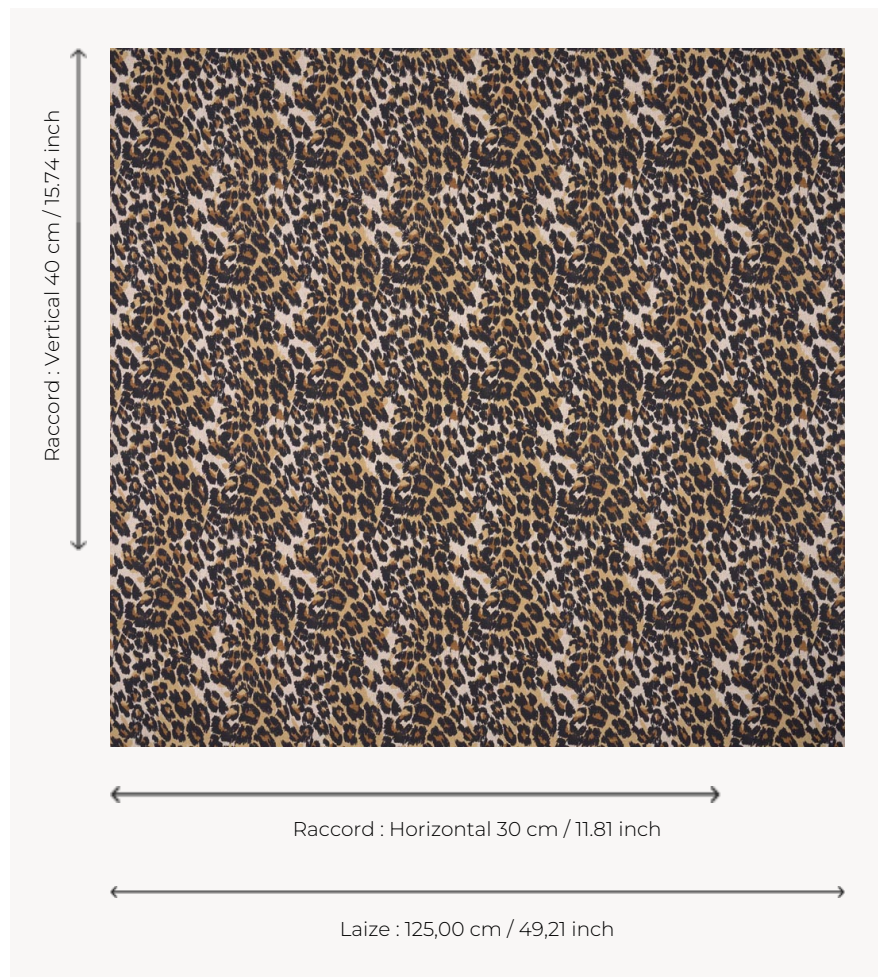

T0082001 LEOPARD THORP

A timeless decorating motif, LEOPARD THORP adds a touch of irreverence and glamour to any interior.

T0082001 - Earth

Thorpe of London

TYPE	Prints
TECHNIQUE	Screen printed by hand
SALES UNIT	Available per meter/yard
GROUND	TS021 - Winston Natural
COMPOSITION	55 % Cotton - 45 % Jute
NUMBER OF COLORS	3
COLORS	A-EARTH 39 B-CHAMOIS 64 C-BLACK 190
DESIGN WIDTH	125 cm / 49,21 inch
REPEAT	H: 30 cm - 11,81 inch V: 40 cm - 15,74 inch Straight repeat
WEIGHT	449 gr / ml
CARE	
INFORMATION	Hand screen printed

2 Colors

T0082001
Earth

T0082002
Taupe