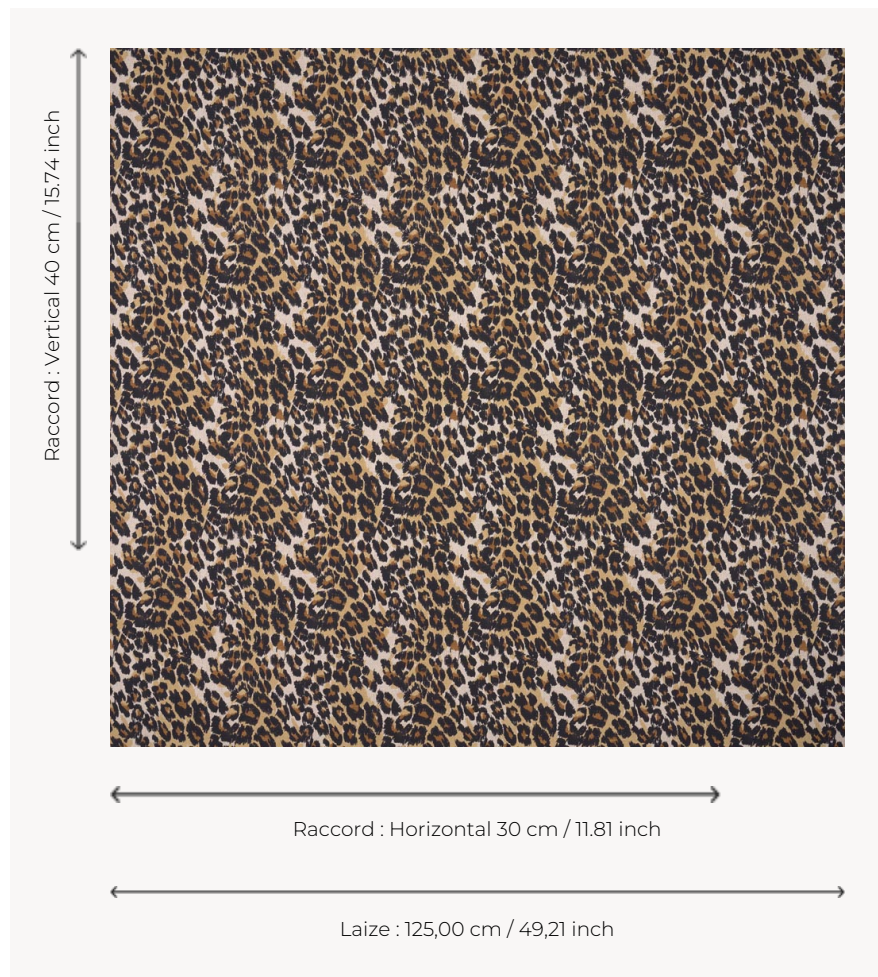

## T0082001 LEOPARD THORP

A timeless decorating motif, LEOPARD THORP adds a touch of irreverence and glamour to any interior.

### T0082001 - Earth

### Thorp of London

<b>TYPE</b>	Prints
<b>TECHNIQUE</b>	Screen printed by hand
<b>SALES UNIT</b>	Available per meter/yard
<b>GROUND</b>	TS021 - Winston Natural
<b>COMPOSITION</b>	55 % Cotton - 45 % Jute
<b>NUMBER OF COLORS</b>	3
<b>COLORS</b>	A-EARTH 39 B-CHAMOIS 64 C-BLACK 190
<b>DESIGN WIDTH</b>	125 cm / 49,21 inch
<b>REPEAT</b>	H: 30 cm - 11,81 inch V: 40 cm - 15,74 inch Straight repeat
<b>WEIGHT</b>	449 gr / ml
<b>CARE</b>	
<b>INFORMATION</b>	Hand screen printed

## 2 Colors

T0082001  
Earth

T0082002  
Taupe