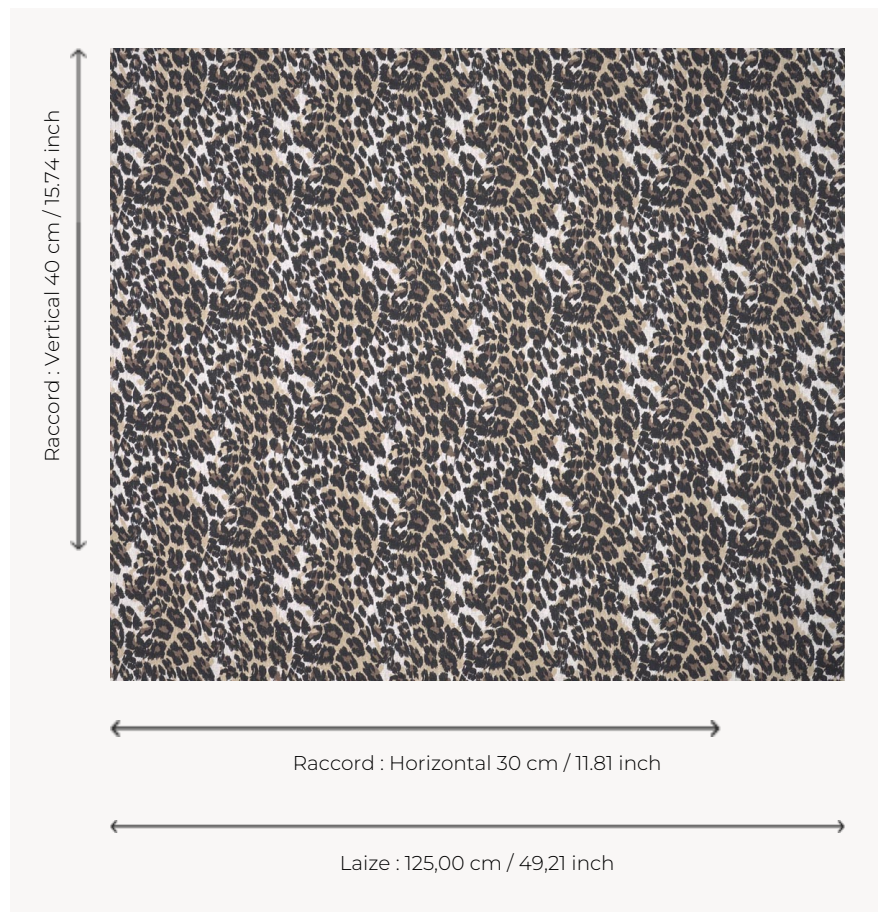

## T0082002 LEOPARD THORP

A timeless decorating motif, LEOPARD THORP adds a touch of irreverence and glamour to any interior.

### T0082002 - Taupe

### Thorp of London

<b>TYPE</b>	Prints
<b>TECHNIQUE</b>	Screen printed by hand
<b>SALES UNIT</b>	Available per meter/yard
<b>GROUND</b>	TS015 - Margaret Off White
<b>COMPOSITION</b>	60 % Cotton - 40 % Hemp
<b>NUMBER OF COLORS</b>	3
<b>COLORS</b>	A-TAUPE 10 B-MARBLE 94 C-CHARCOAL 187
<b>DESIGN WIDTH</b>	125 cm / 49,21 inch
<b>REPEAT</b>	H: 30 cm - 11,81 inch V: 40 cm - 15,74 inch Straight repeat
<b>WEIGHT</b>	455 gr / ml
<b>CARE</b>	
<b>INFORMATION</b>	Hand screen printed

## 2 Colors

T0082001  
Earth

T0082002  
Taupe