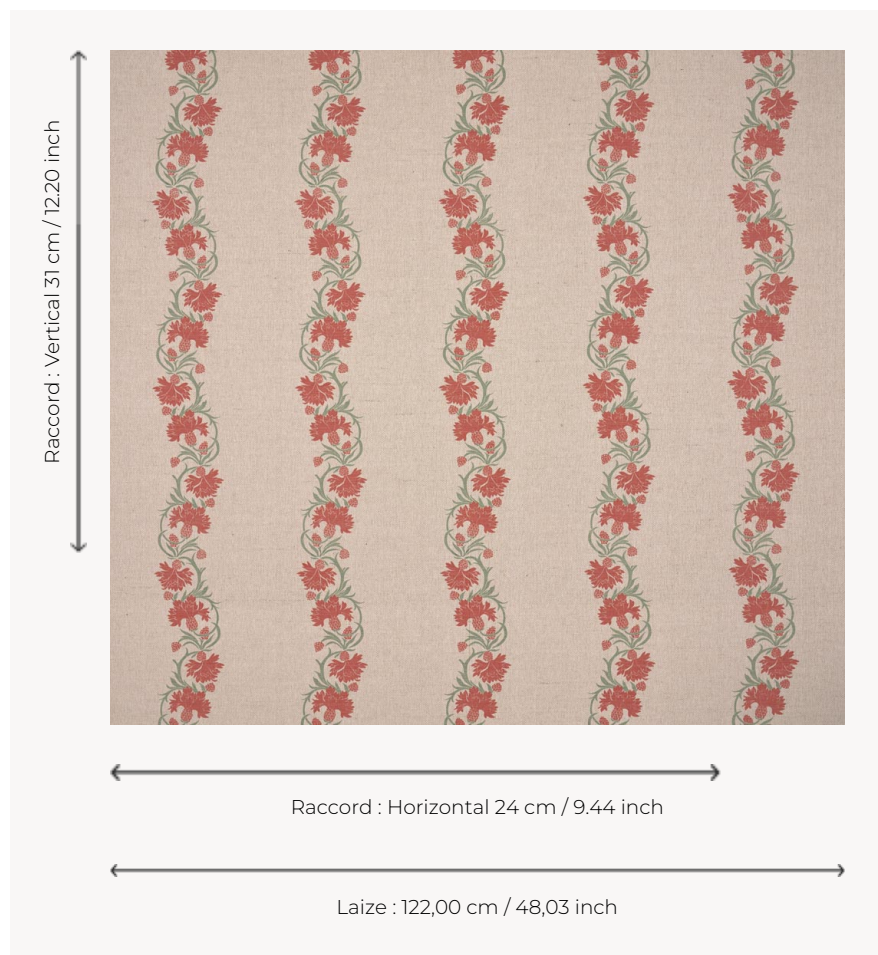

T0086003 KENSINGTON BORDER

A nod to the symbol of Scotland, this stylized thistle is worked in scrolls and stripes.

T0086003 - GRAPEFRUIT

Thorp of London

TYPE	Prints
TECHNIQUE	Screen printed by hand
SALES UNIT	Available per meter/yard
GROUND	TS021 - Winston Natural
COMPOSITION	55 % Cotton - 45 % Jute
NUMBER OF COLORS	2
COLORS	A-BASIL 358 B-GRAPEFRUIT 416
DESIGN WIDTH	122 cm / 48,03 inch
REPEAT	H: 24 cm - 9,44 inch V: 31 cm - 12,20 inch Straight repeat
WEIGHT	449 gr / ml
CARE	
INFORMATION	Hand screen printed

3 Colors

T0086001
Gnton border
peon

T0086002
Gnton border
chanterelle

T0086003
GRAPEFRUIT