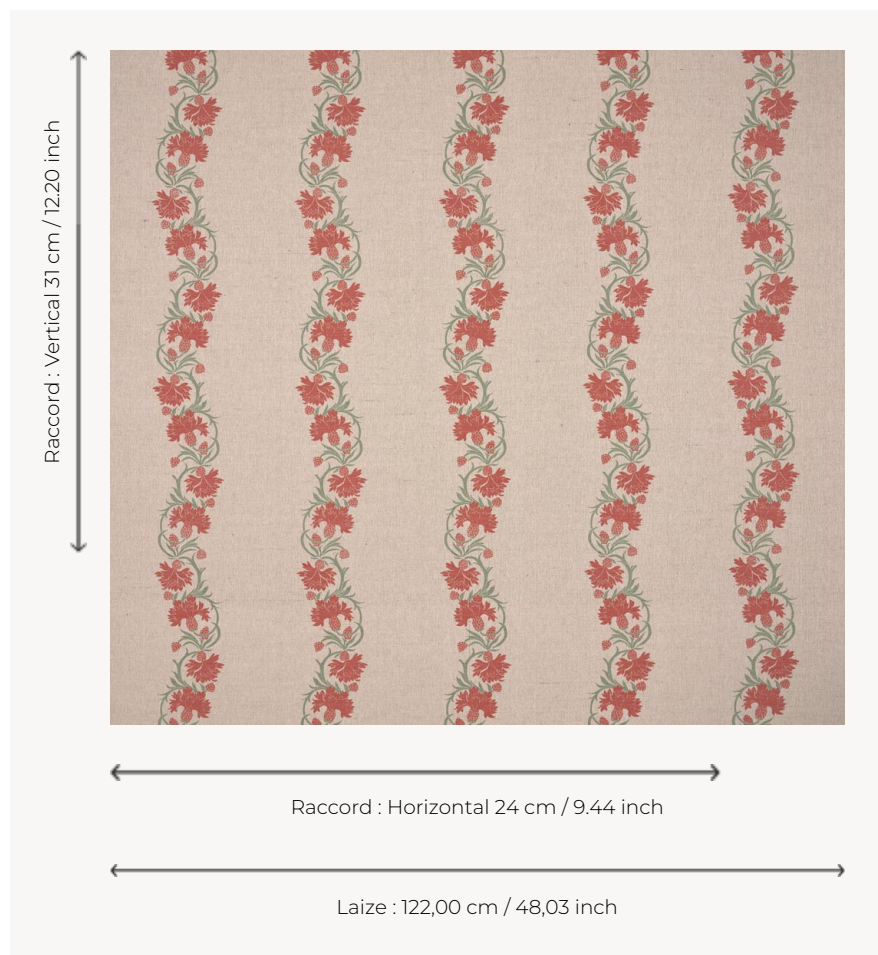

T0086003 KENSINGTON BORDER

A nod to the symbol of Scotland, this stylized thistle is worked in scrolls and stripes.

T0086003 - GRAPEFRUIT

Thorp of London

TYPE	Prints
TECHNIQUE	Screen printed by hand
SALES UNIT	Available per meter/yard
GROUND	TS021 - Winston Natural
COMPOSITION	55 % Cotton - 45 % Jute
NUMBER OF COLORS	2
COLORS	A-BASIL 358 B-GRAPEFRUIT 416
DESIGN WIDTH	122 cm / 48,03 inch
REPEAT	H: 24 cm - 9,44 inch V: 31 cm - 12,20 inch Straight repeat
WEIGHT	449 gr / ml
CARE	
INFORMATION	Hand screen printed

3 Colors

T0086001
Gnton border
peon

T0086002
Gnton border
chanterelle

T0086003
GRAPEFRUIT