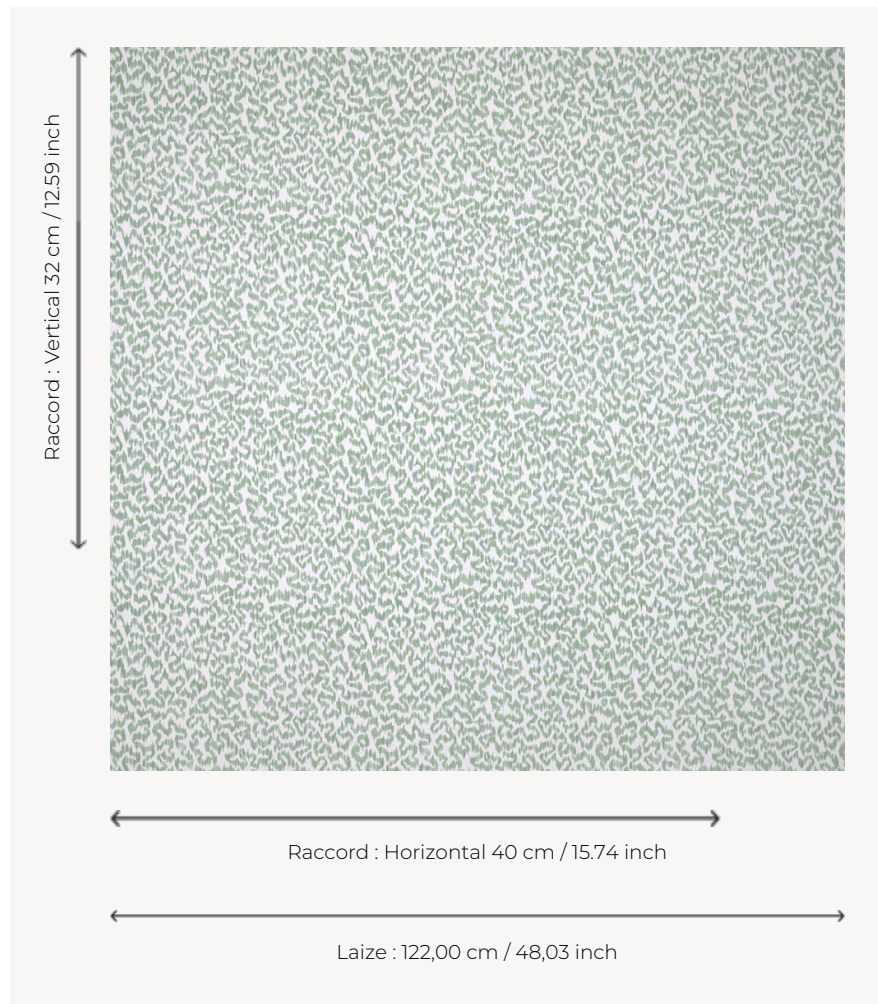

T0115001 VERMICELLI

This vermiculated backdrop is traditionally found on prints from the 19th century.

T0115001 - Sevres

Thorp of London

TYPE	Prints
TECHNIQUE	Screen printed by hand
SALES UNIT	Available per meter/yard
GROUND	TS022 - Peter Off White
COMPOSITION	100 % Cotton
NUMBER OF COLORS	2
COLORS	A-SEVRES 206 B-WATERLILY 354
DESIGN WIDTH	122 cm / 48,03 inch
REPEAT	H: 40 cm - 15,74 inch V: 32 cm - 12,59 inch Straight repeat
WEIGHT	262 gr / ml
CARE	
INFORMATION	Hand screen printed

4 Colors

T0115001
Sevres

T0115002
Jasper

T0115003
Donkey

T0115004
Artic