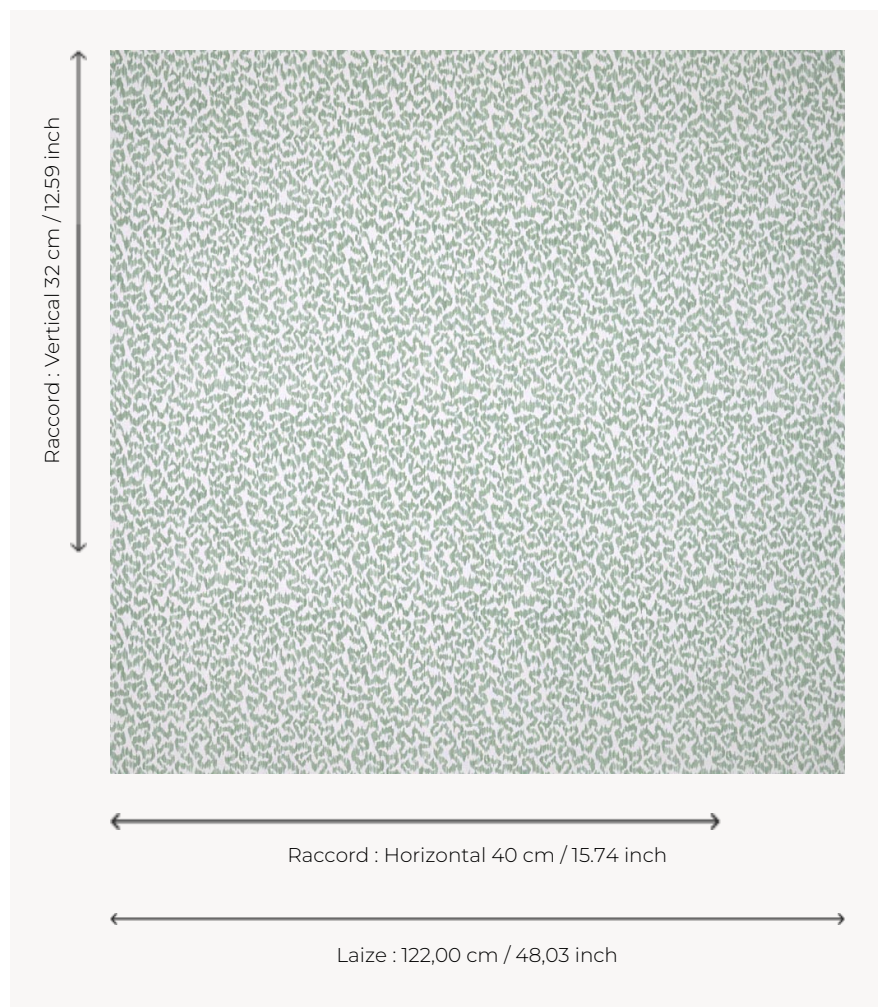

T0115001 VERMICELLI

This vermiculated backdrop is traditionally found on prints from the 19th century.

T0115001 - Sevres

Thorp of London

TYPE	Prints
TECHNIQUE	Screen printed by hand
SALES UNIT	Available per meter/yard
GROUND	TS022 - Peter Off White
COMPOSITION	100 % Cotton
NUMBER OF COLORS	2
COLORS	A-SEVRES 206 B-WATERLILY 354
DESIGN WIDTH	122 cm / 48,03 inch
REPEAT	H: 40 cm - 15,74 inch V: 32 cm - 12,59 inch Straight repeat
WEIGHT	262 gr / ml
CARE	
INFORMATION	Hand screen printed

4 Colors

T0115001
Sevres

T0115002
Jasper

T0115003
Donkey

T0115004
Artic