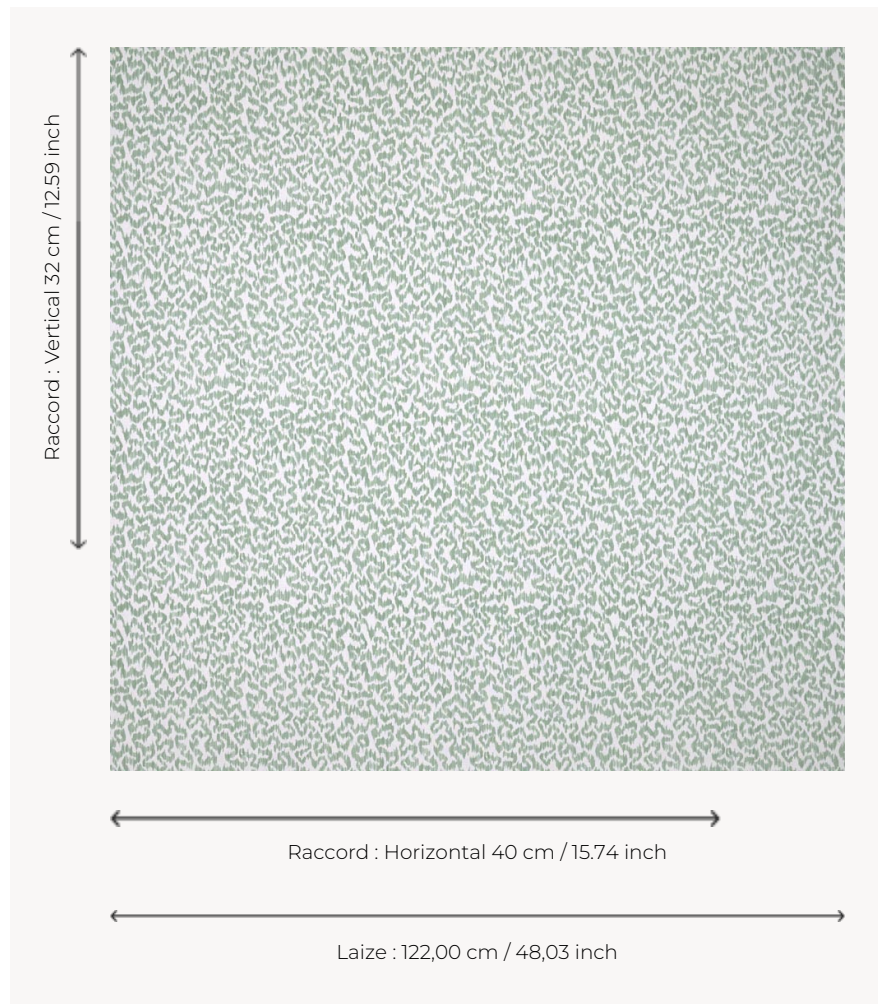

# T0115001 VERMICELLI

This vermiculated backdrop is traditionally found on prints from the 19th century.

## T0115001 - Sevres

## Thorp of London

<b>TYPE</b>	Prints
<b>TECHNIQUE</b>	Screen printed by hand
<b>SALES UNIT</b>	Available per meter/yard
<b>GROUND</b>	TS022 - Peter Off White
<b>COMPOSITION</b>	100 % Cotton
<b>NUMBER OF COLORS</b>	2
<b>COLORS</b>	A-SEVRES 206 B-WATERLILY 354
<b>DESIGN WIDTH</b>	122 cm / 48,03 inch
<b>REPEAT</b>	H: 40 cm - 15,74 inch V: 32 cm - 12,59 inch Straight repeat
<b>WEIGHT</b>	262 gr / ml
<b>CARE</b>	
<b>INFORMATION</b>	Hand screen printed

## 4 Colors

T0115001  
Sevres

T0115002  
Jasper

T0115003  
Donkey

T0115004  
Artic