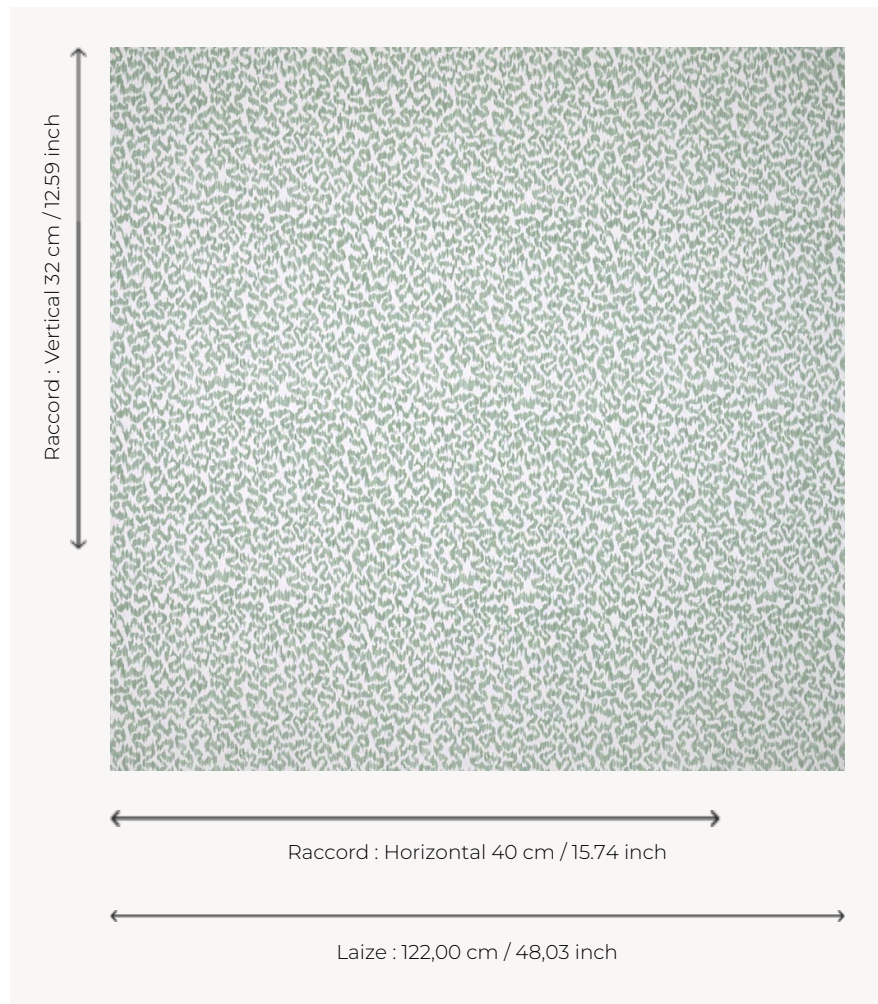

T0115001 VERMICELLI

This vermiculated backdrop is traditionally found on prints from the 19th century.

T0115001 - Sevres

Thorp of London

TYPE	Prints
TECHNIQUE	Screen printed by hand
SALES UNIT	Available per meter/yard
GROUND	TS022 - Peter Off White
COMPOSITION	100 % Cotton
NUMBER OF COLORS	2
COLORS	A-SEVRES 206 B-WATERLILY 354
DESIGN WIDTH	122 cm / 48,03 inch
REPEAT	H: 40 cm - 15,74 inch V: 32 cm - 12,59 inch Straight repeat
WEIGHT	262 gr / ml
CARE	
INFORMATION	Hand screen printed

4 Colors

T0115001
Sevres

T0115002
Jasper

T0115003
Donkey

T0115004
Artic