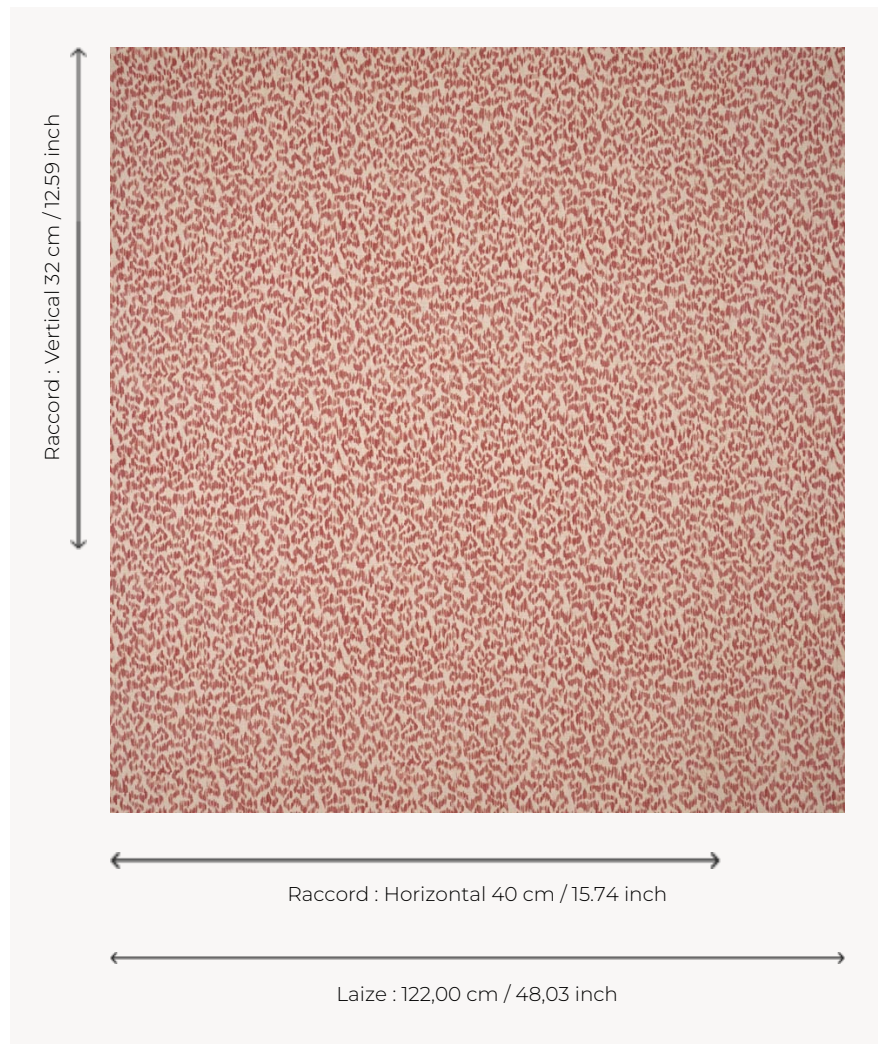

T0115002 VERMICELLI

This vermiculated backdrop is traditionally found on prints from the 19th century.

T0115002 - Jasper

Thorp of London

TYPE	Prints
TECHNIQUE	Screen printed by hand
SALES UNIT	Available per meter/yard
GROUND	TS005 - George Sand
COMPOSITION	100 % Linen
NUMBER OF COLORS	2
COLORS	A-JASPER 181 B-SHRIMP 201
DESIGN WIDTH	122 cm / 48,03 inch
REPEAT	H: 40 cm - 15,74 inch V: 32 cm - 12,59 inch Straight repeat
WEIGHT	685 gr / ml
CARE	
INFORMATION	Hand screen printed

4 Colors

T0115001
Sevres

T0115002
Jasper

T0115003
Donkey

T0115004
Artic