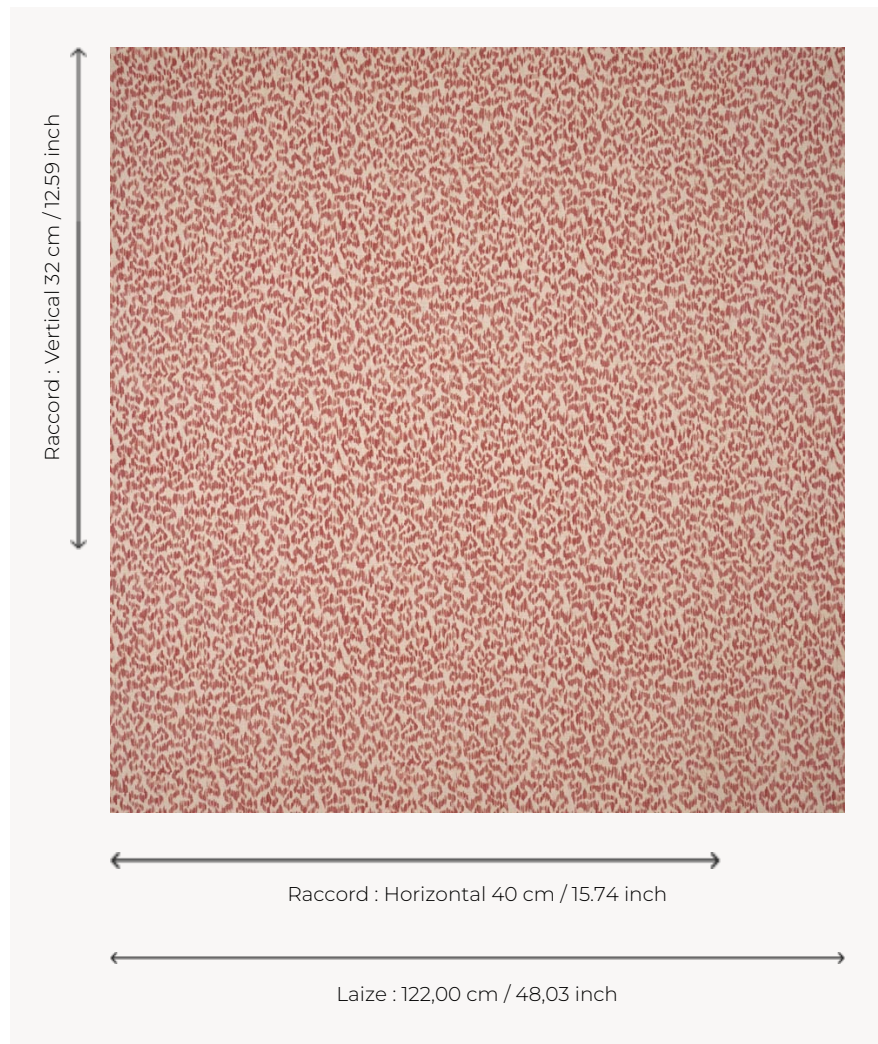

T0115002 VERMICELLI

This vermiculated backdrop is traditionally found on prints from the 19th century.

T0115002 - Jasper

Thorp of London

TYPE	Prints
TECHNIQUE	Screen printed by hand
SALES UNIT	Available per meter/yard
GROUND	TS005 - George Sand
COMPOSITION	100 % Linen
NUMBER OF COLORS	2
COLORS	A-JASPER 181 B-SHRIMP 201
DESIGN WIDTH	122 cm / 48,03 inch
REPEAT	H: 40 cm - 15,74 inch V: 32 cm - 12,59 inch Straight repeat
WEIGHT	685 gr / ml
CARE	
INFORMATION	Hand screen printed

4 Colors

T0115001
Sevres

T0115002
Jasper

T0115003
Donkey

T0115004
Artic