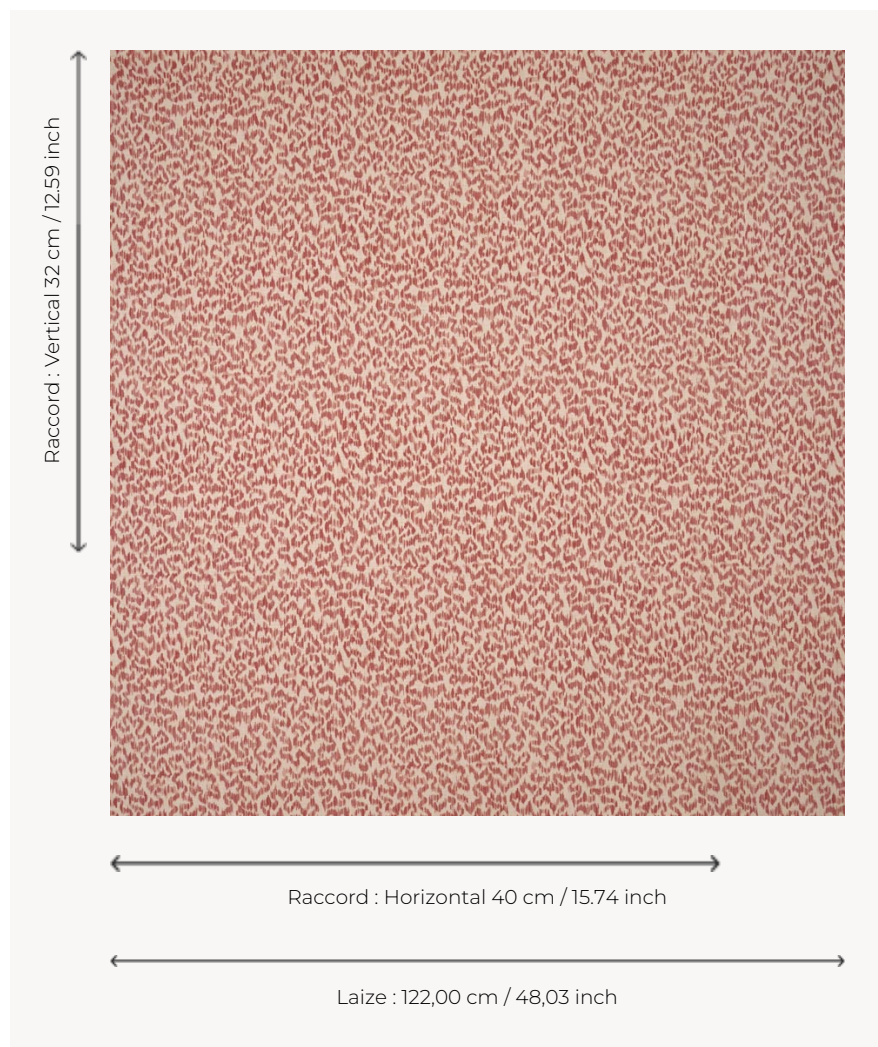

T0115002 VERMICELLI

This vermiculated backdrop is traditionally found on prints from the 19th century.

T0115002 - Jasper

Thorp of London

TYPE	Prints
TECHNIQUE	Screen printed by hand
SALES UNIT	Available per meter/yard
GROUND	TS005 - George Sand
COMPOSITION	100 % Linen
NUMBER OF COLORS	2
COLORS	A-JASPER 181 B-SHRIMP 201
DESIGN WIDTH	122 cm / 48,03 inch
REPEAT	H: 40 cm - 15,74 inch V: 32 cm - 12,59 inch Straight repeat
WEIGHT	685 gr / ml
CARE	
INFORMATION	Hand screen printed

4 Colors

T0115001
Sevres

T0115002
Jasper

T0115003
Donkey

T0115004
Artic