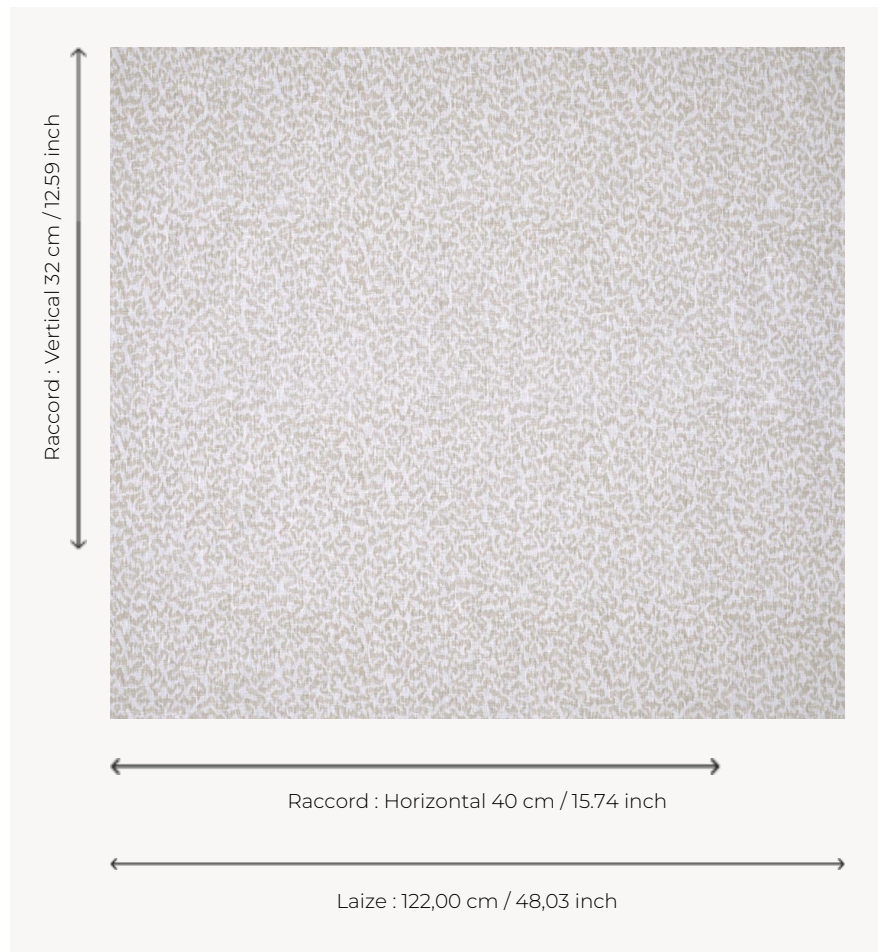

T0115003 VERMICELLI

This vermiculated backdrop is traditionally found on prints from the 19th century.

T0115003 - Donkey

Thorp of London

TYPE	Prints
TECHNIQUE	Screen printed by hand
USE	Moderate use
MARTINDALE	15.000 T
SALES UNIT	Available per meter/yard
GROUND	TS011 - John White
COMPOSITION	100 % Linen
NUMBER OF COLORS	2
COLORS	A-DONKEY 294 B-FOG 430
DESIGN WIDTH	122 cm / 48,03 inch
REPEAT	H: 40 cm - 15,74 inch V: 32 cm - 12,59 inch Straight repeat
WEIGHT	308 gr / ml
CARE	
INFORMATION	Hand screen printed

4 Colors

T0115001
Sevres

T0115002
Jasper

T0115003
Donkey

T0115004
Artic