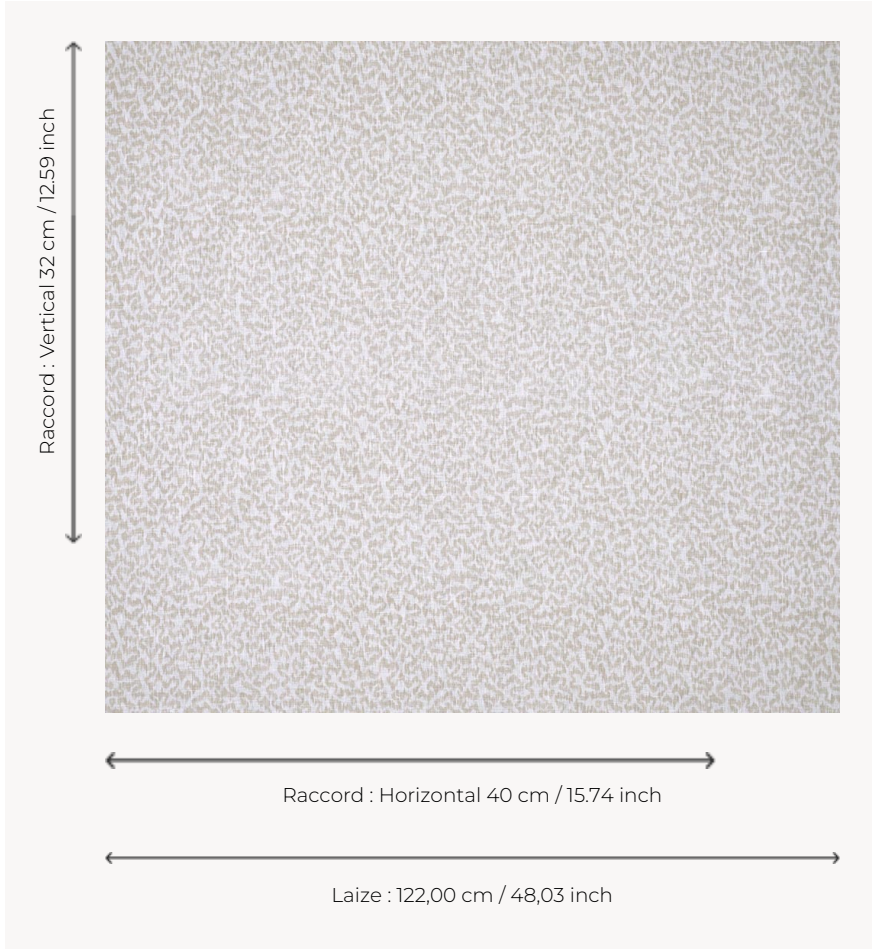

T0115003 VERMICELLI

This vermiculated backdrop is traditionally found on prints from the 19th century.

T0115003 - Donkey

Thorp of London

TYPE	Prints
TECHNIQUE	Screen printed by hand
USE	Moderate use
MARTINDALE	15.000 T
SALES UNIT	Available per meter/yard
GROUND	TS011 - John White
COMPOSITION	100 % Linen
NUMBER OF COLORS	2
COLORS	A-DONKEY 294 B-FOG 430
DESIGN WIDTH	122 cm / 48,03 inch
REPEAT	H: 40 cm - 15,74 inch V: 32 cm - 12,59 inch Straight repeat
WEIGHT	308 gr / ml
CARE	
INFORMATION	Hand screen printed

4 Colors

T0115001
Sevres

T0115002
Jasper

T0115003
Donkey

T0115004
Artic