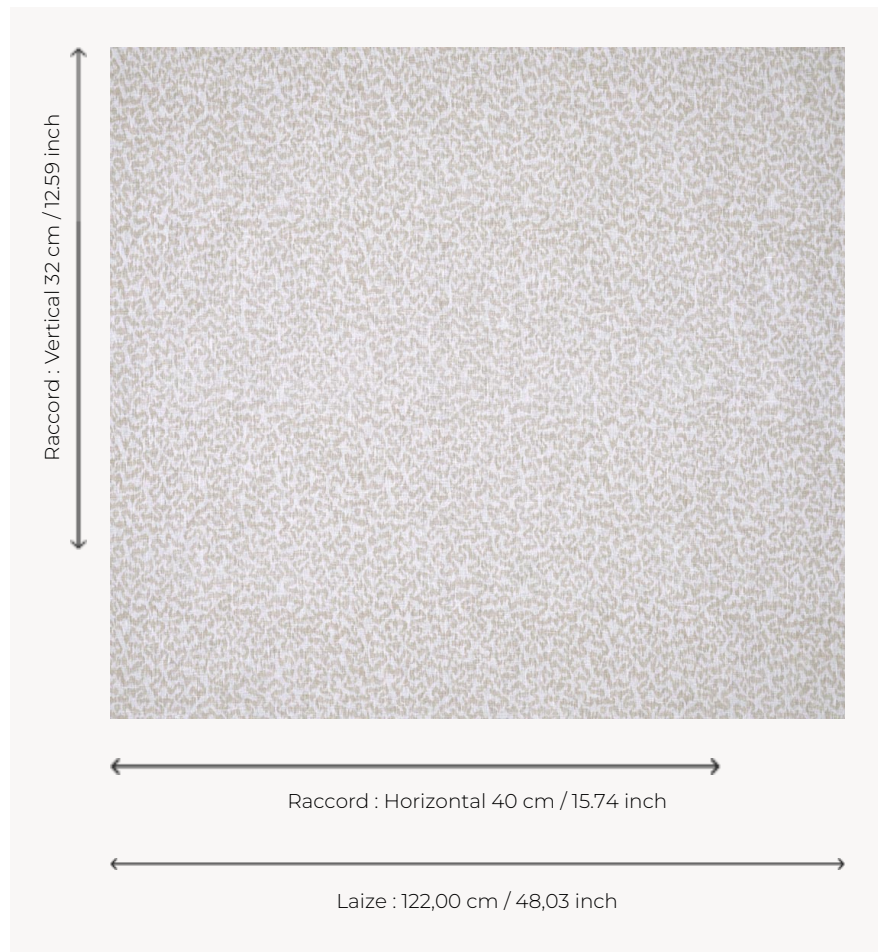

T0115003 VERMICELLI

This vermiculated backdrop is traditionally found on prints from the 19th century.

T0115003 - Donkey

Thorp of London

| | |
|-------------------------|---|
| TYPE | Prints |
| TECHNIQUE | Screen printed by hand |
| USE | Moderate use |
| MARTINDALE | 15.000 T |
| SALES UNIT | Available per meter/yard |
| GROUND | TS011 - John White |
| COMPOSITION | 100 % Linen |
| NUMBER OF COLORS | 2 |
| COLORS | A-DONKEY 294 B-FOG 430 |
| DESIGN WIDTH | 122 cm / 48,03 inch |
| REPEAT | H: 40 cm - 15,74 inch V: 32 cm - 12,59 inch Straight repeat |
| WEIGHT | 308 gr / ml |
| CARE | |
| INFORMATION | Hand screen printed |

4 Colors

T0115001
Sevres

T0115002
Jasper

T0115003
Donkey

T0115004
Artic