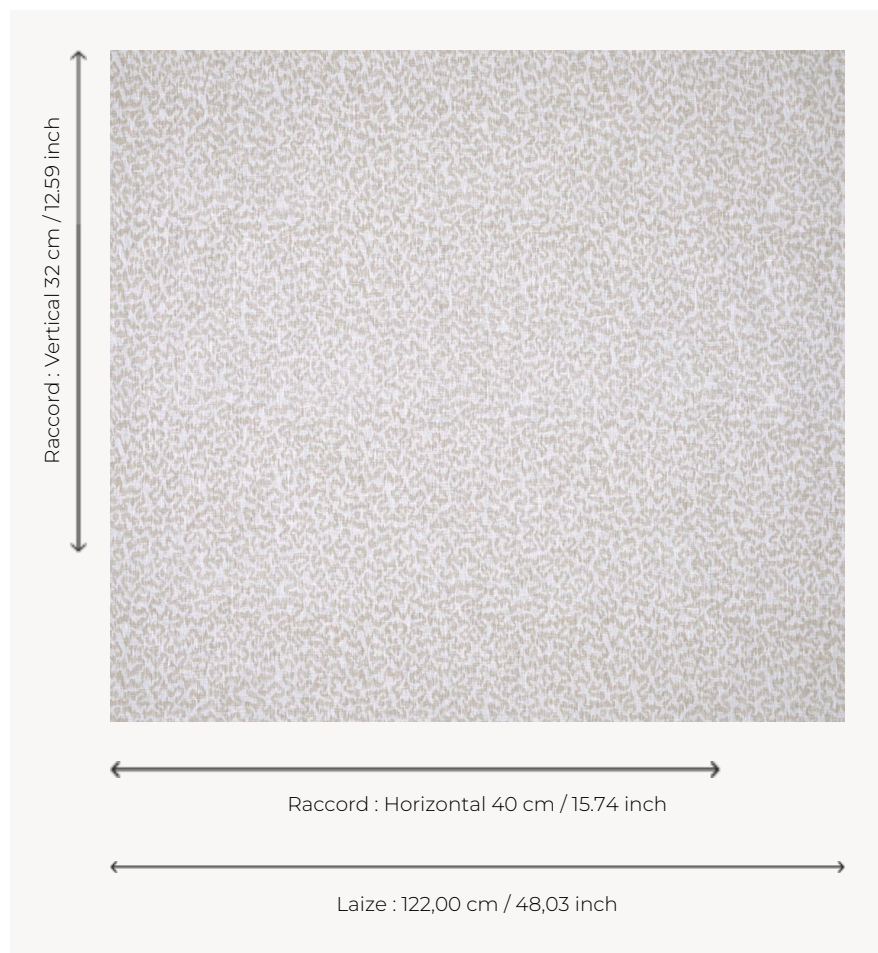

T0115003 VERMICELLI

This vermiculated backdrop is traditionally found on prints from the 19th century.

T0115003 - Donkey

Thorp of London

TYPE	Prints
TECHNIQUE	Screen printed by hand
USE	Moderate use
MARTINDALE	15.000 T
SALES UNIT	Available per meter/yard
GROUND	TS011 - John White
COMPOSITION	100 % Linen
NUMBER OF COLORS	2
COLORS	A-DONKEY 294 B-FOG 430
DESIGN WIDTH	122 cm / 48,03 inch
REPEAT	H: 40 cm - 15,74 inch V: 32 cm - 12,59 inch Straight repeat
WEIGHT	308 gr / ml
CARE	
INFORMATION	Hand screen printed

4 Colors

T0115001
Sevres

T0115002
Jasper

T0115003
Donkey

T0115004
Artic