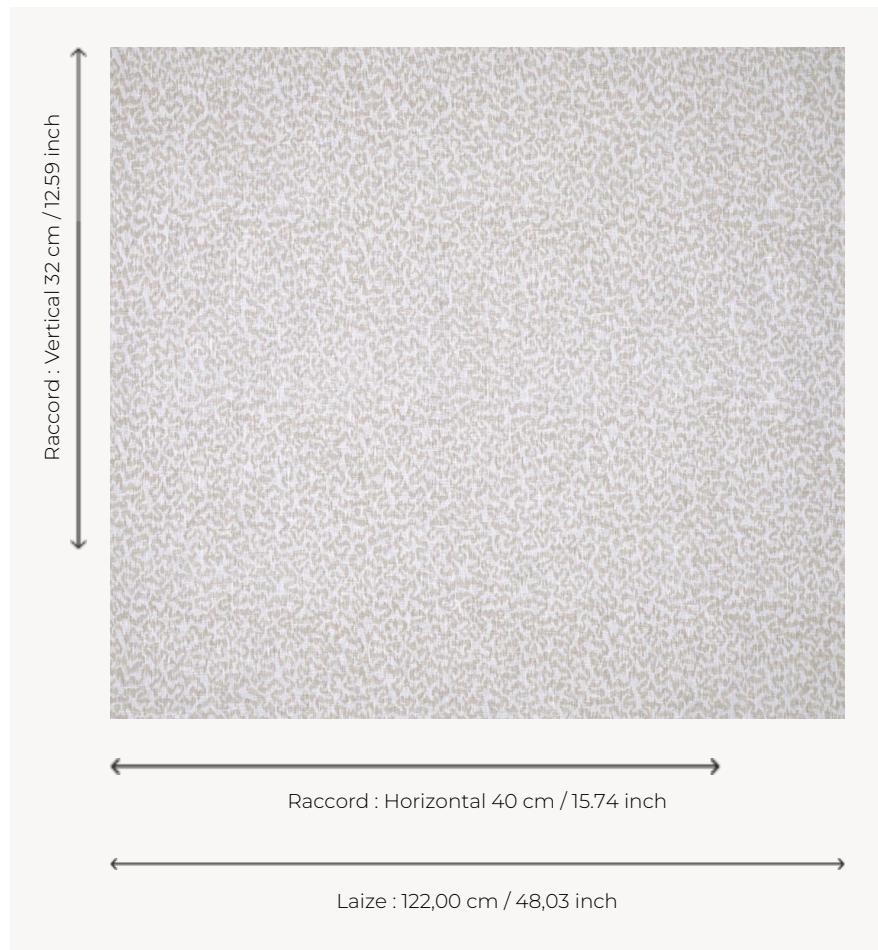

T0115003 VERMICELLI

This vermiculated backdrop is traditionally found on prints from the 19th century.

T0115003 - Donkey

Thorp of London

TYPE	Prints
TECHNIQUE	Screen printed by hand
USE	Moderate use
MARTINDALE	15.000 T
SALES UNIT	Available per meter/yard
GROUND	TS011 - John White
COMPOSITION	100 % Linen
NUMBER OF COLORS	2
COLORS	A-DONKEY 294 B-FOG 430
DESIGN WIDTH	122 cm / 48,03 inch
REPEAT	H: 40 cm - 15,74 inch V: 32 cm - 12,59 inch Straight repeat
WEIGHT	308 gr / ml
CARE	
INFORMATION	Hand screen printed

4 Colors

T0115001
Sevres

T0115002
Jasper

T0115003
Donkey

T0115004
Artic