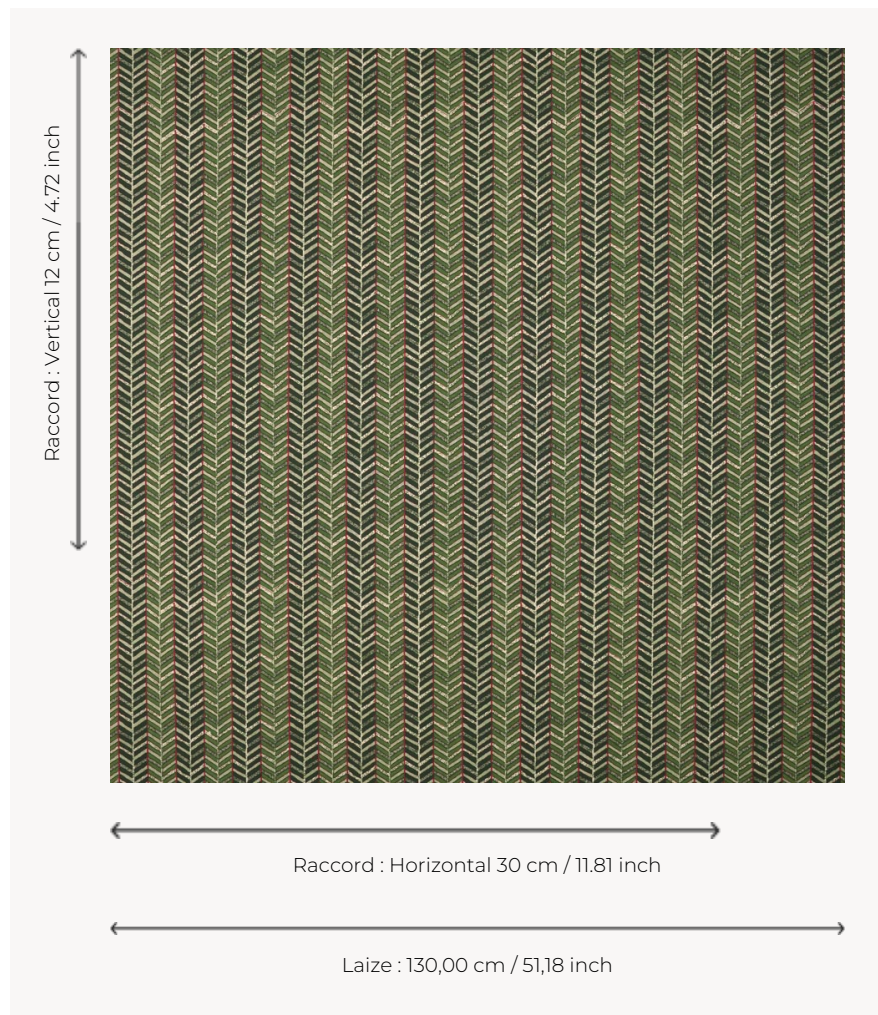

T0132001 PALISADE

As if highlighted with felt-tip pen in places, the chevrons of this vertical stripe seem to be sketched by hand, creating a lovely rhythm.

T0132001 - Pine

Thorp of London

TYPE	Prints
TECHNIQUE	Screen printed by hand
USE	Normal use
MARTINDALE	-
SALES UNIT	Available per meter/yard
GROUND	TS003 - Bradley Sand
COMPOSITION	100 % Cotton
NUMBER OF COLORS	3
COLORS	A-CRANBERRY 105 B-PINE 137 C-MOSS 2
DESIGN WIDTH	130 cm / 51,18 inch
REPEAT	H: 30 cm - 11,81 inch V: 12 cm - 4,72 inch Straight repeat
WEIGHT	361 gr / ml
CARE	
INFORMATION	Hand screen printed

1 Colors

T0132001

Pine