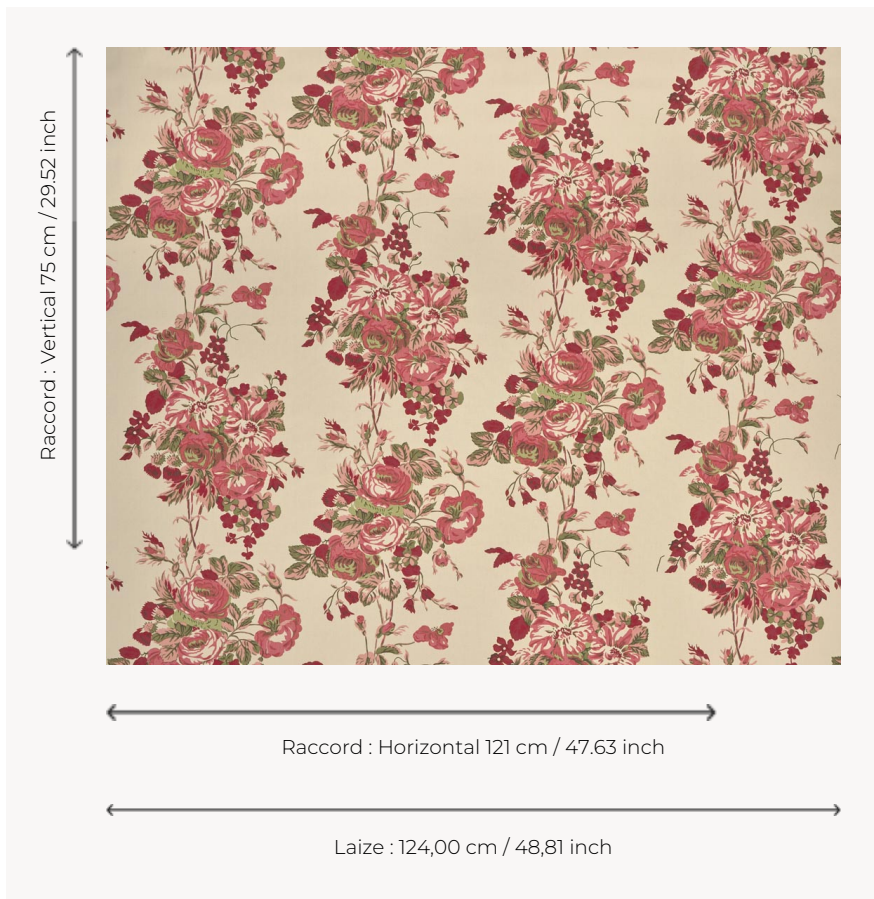

T0138001 BALMORAL

The charm of English floral prints where natural flowers seem to wave in the wind.

T0138001 - Calypso

Thorp of London

TYPE	Prints
TECHNIQUE	Screen printed by hand
USE	Normal use
MARTINDALE	-
SALES UNIT	Available per meter/yard
GROUND	TS003 - Bradley Sand
COMPOSITION	-
NUMBER OF COLORS	7
COLORS	A-CACTUS 178 B-DAWN 207 C-CALYPSO 57 D-ELM 109 E-BERLINGOT 21 F-RASPBERRY 38 G-MATCHA 111
DESIGN WIDTH	124 cm / 48,81 inch
REPEAT	H: 121 cm - 47,63 inch V: 75 cm - 29,52 inch Straight repeat
WEIGHT	361 gr / ml
CARE	
INFORMATION	Hand screen printed

2 Colors

T0138001
Calypso

T0138002
Peon