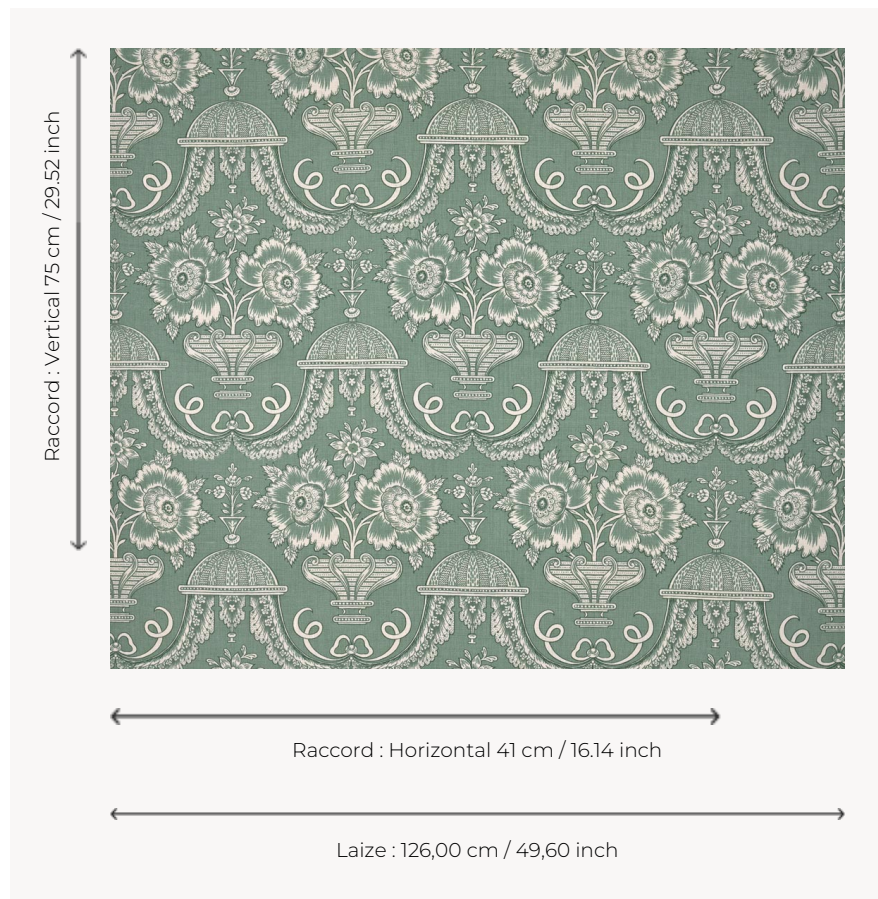

T0151003 KEATS

KEATS' beautiful design of flowed vases and draperies, treated in reverse, is characteristic of compositions from the last third of the 18th century.

T0151003 - Lichen

Thorp of London

TYPE	Prints
TECHNIQUE	Screen printed by hand
SALES UNIT	Available per meter/yard
GROUND	TS007 - George Off White
COMPOSITION	100 % Linen
NUMBER OF COLORS	2
COLORS	A-MALACHITE 177 B-LICHEN 114
DESIGN WIDTH	126 cm / 49,60 inch
REPEAT	H: 41 cm - 16,14 inch V: 75 cm - 29,52 inch Straight repeat
WEIGHT	685 gr / ml
CARE	
INFORMATION	Hand screen printed

4 Colors

T0151001
Cherry

T0151002
Twilight

T0151003
Lichen

T0151004
Ebony