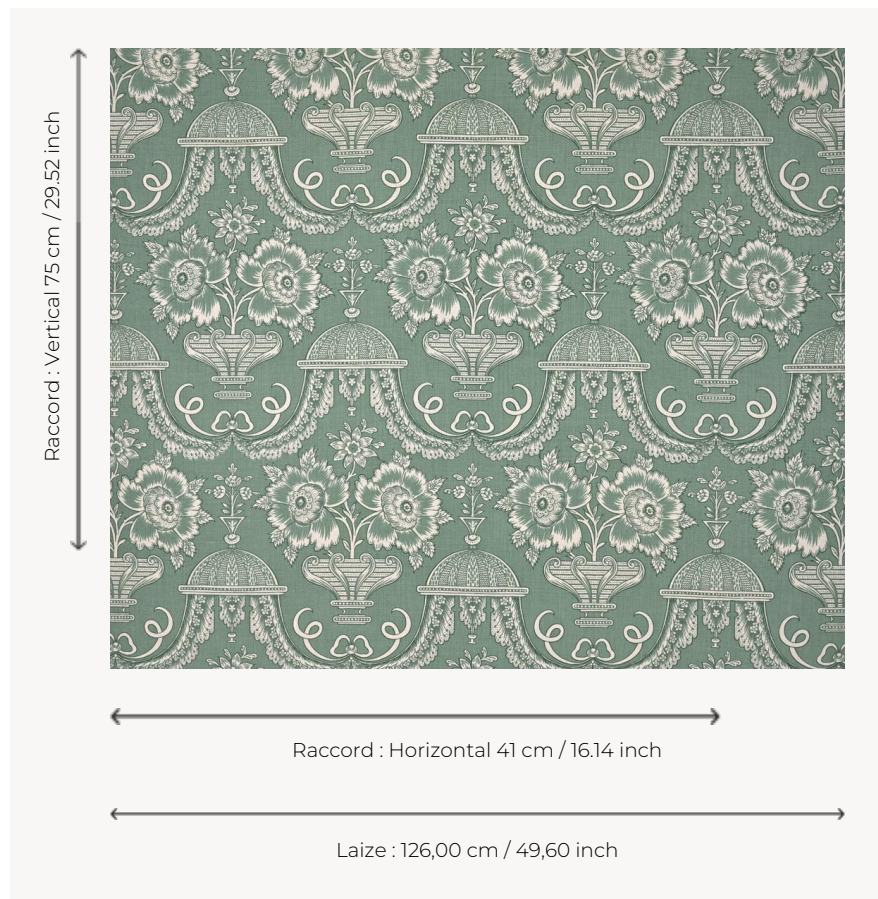

T0151003 KEATS

KEATS' beautiful design of flowered vases and draperies, treated in reverse, is characteristic of compositions from the last third of the 18th century.

T0151003 - Lichen

Thorp of London

TYPE	Prints
TECHNIQUE	Screen printed by hand
SALES UNIT	Available per meter/yard
GROUND	TS007 - George Off White
COMPOSITION	100 % Linen
NUMBER OF COLORS	2
COLORS	A-MALACHITE 177 B-LICHEN 114
DESIGN WIDTH	126 cm / 49,60 inch
REPEAT	H: 41 cm - 16,14 inch V: 75 cm - 29,52 inch Straight repeat
WEIGHT	685 gr / ml
CARE	
INFORMATION	Hand screen printed

4 Colors

T0151001
Cherry

T0151002
Twilight

T0151003
Lichen

T0151004
Ebony