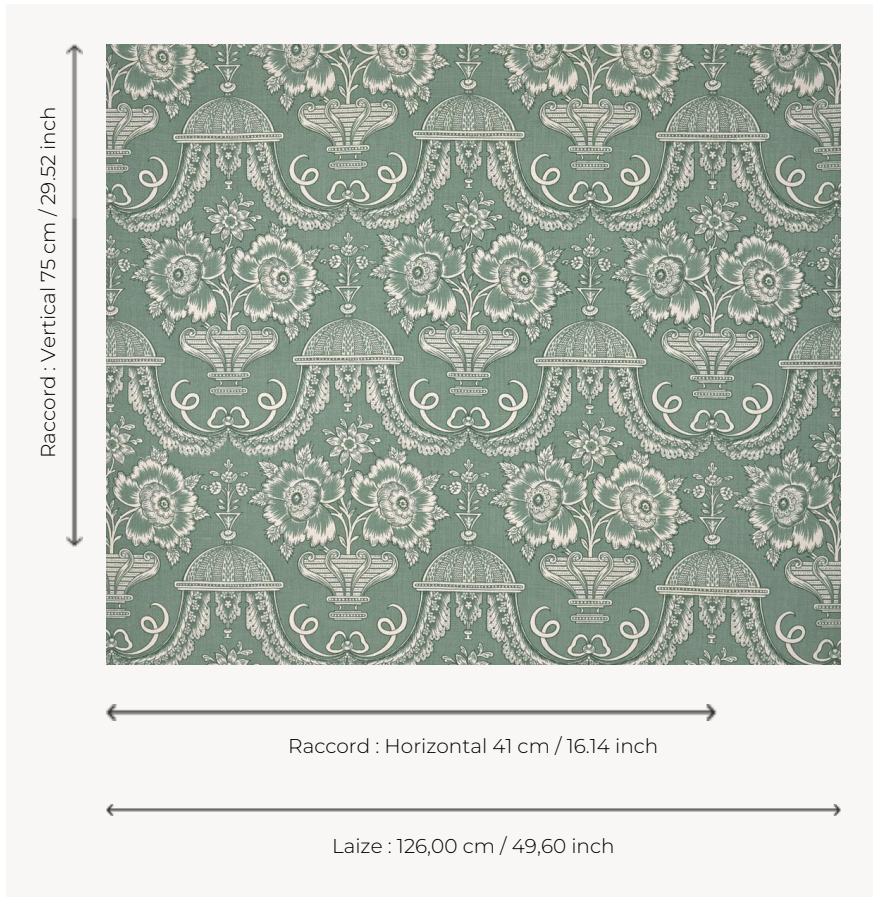

T0151003 KEATS

KEATS' beautiful design of flowered vases and draperies, treated in reverse, is characteristic of compositions from the last third of the 18th century.

T0151003 - Lichen

Thorp of London

TYPE	Prints
TECHNIQUE	Screen printed by hand
SALES UNIT	Available per meter/yard
GROUND	TS007 - George Off White
COMPOSITION	100 % Linen
NUMBER OF COLORS	2
COLORS	A-MALACHITE 177 B-LICHEN 114
DESIGN WIDTH	126 cm / 49,60 inch
REPEAT	H: 41 cm - 16,14 inch V: 75 cm - 29,52 inch Straight repeat
WEIGHT	685 gr / ml
CARE	
INFORMATION	Hand screen printed

4 Colors

T0151001
Cherry

T0151002
Twilight

T0151003
Lichen

T0151004
Ebony