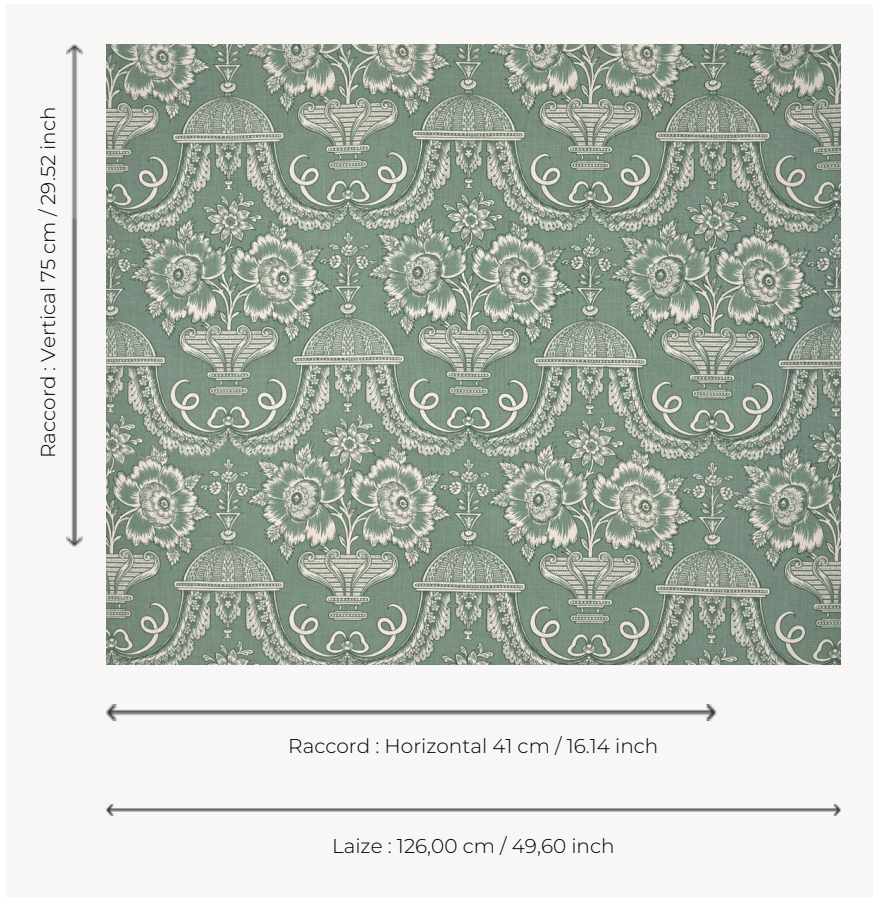

T0151003 KEATS

KEATS' beautiful design of flowered vases and draperies, treated in reverse, is characteristic of compositions from the last third of the 18th century.

T0151003 - Lichen

Thorp of London

TYPE	Prints
TECHNIQUE	Screen printed by hand
SALES UNIT	Available per meter/yard
GROUND	TS007 - George Off White
COMPOSITION	100 % Linen
NUMBER OF COLORS	2
COLORS	A-MALACHITE 177 B-LICHEN 114
DESIGN WIDTH	126 cm / 49,60 inch
REPEAT	H: 41 cm - 16,14 inch V: 75 cm - 29,52 inch Straight repeat
WEIGHT	685 gr / ml
CARE	
INFORMATION	Hand screen printed

4 Colors

T0151001
Cherry

T0151002
Twilight

T0151003
Lichen

T0151004
Ebony