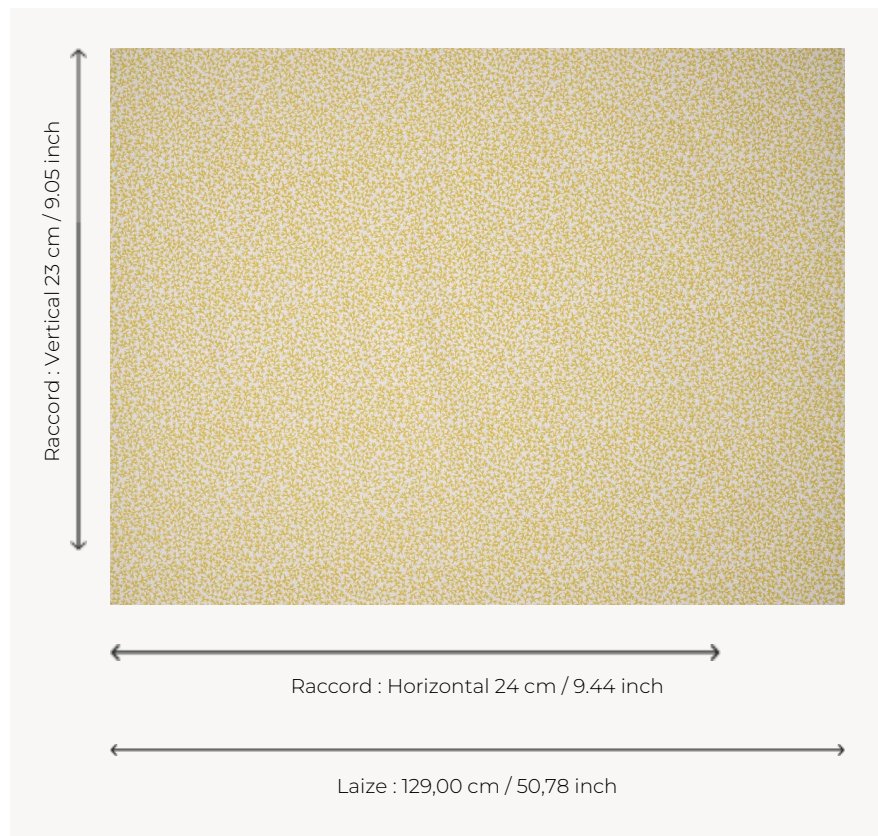

T0205001 IVY

IVY is a small, stylized, all-over foliage extracted from the background of a 19th-century printed canvas.

T0205001 - Sunflower

Thorp of London

TYPE	Prints
TECHNIQUE	Screen printed by hand
SALES UNIT	Available per meter/yard
GROUND	TS022 - Peter Off White
COMPOSITION	100 % Cotton
NUMBER OF COLORS	1
COLORS	A-SUNFLOWER 34
DESIGN WIDTH	129 cm / 50,78 inch
REPEAT	H: 24 cm - 9,44 inch V: 23 cm - 9,05 inch Straight repeat
WEIGHT	262 gr / ml
CARE	
INFORMATION	Hand screen printed

4 Colors

T0205001
Sunflower

T0205002
Strawberry

T0205003
Denim

T0205004
Sevres