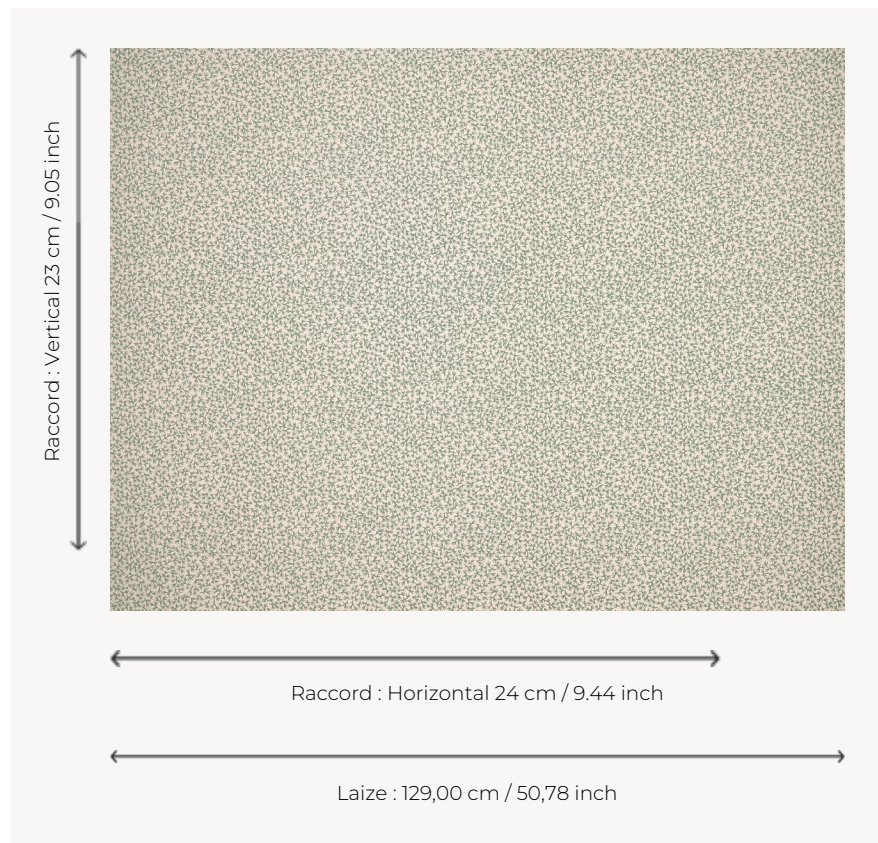

T0205004 IVY

IVY is a small, stylized, all-over foliage extracted from the background of a 19th-century printed canvas.

T0205004 - Sevres

Thorp of London

TYPE	Prints
TECHNIQUE	Screen printed by hand
USE	Normal use
MARTINDALE	-
SALES UNIT	Available per meter/yard
GROUND	TS003 - Bradley Sand
COMPOSITION	-
NUMBER OF COLORS	1
COLORS	A-SEVRES 206
DESIGN WIDTH	129 cm / 50,78 inch
REPEAT	H: 24 cm - 9,44 inch V: 23 cm - 9,05 inch Straight repeat
WEIGHT	361 gr / ml
CARE	

INFORMATION Hand screen printed

4 Colors

T0205001
Sunflower

T0205002
Strawberry

T0205003
Denim

T0205004
Sevres