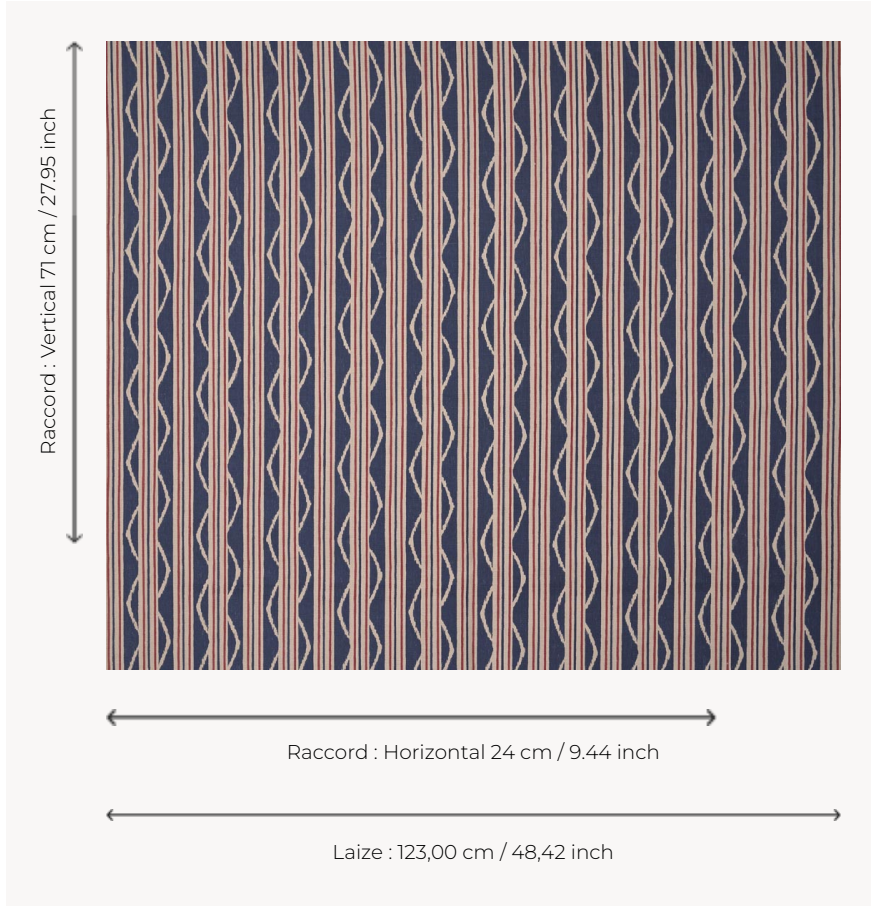

# T0319001 PARK WALK

Simple and elegant ikat stripe.

## Thorp of London

<b>TYPE</b>	Prints
<b>TECHNIQUE</b>	Screen printed by hand
<b>SALES UNIT</b>	Available per meter/yard
<b>GROUND</b>	TS005 - George Sand
<b>COMPOSITION</b>	100 % Linen
<b>NUMBER OF COLORS</b>	2
<b>COLORS</b>	A-POMPEII 163 B-PETROLEUM 87
<b>DESIGN WIDTH</b>	123 cm / 48,42 inch
<b>REPEAT</b>	H: 24 cm - 9,44 inch V: 71 cm - 27,95 inch Straight repeat
<b>WEIGHT</b>	685 gr / ml
<b>CARE</b>	
<b>INFORMATION</b>	Hand screen printed

## 4 Colors

T0319001  
Pompeii

T0319002  
Smokey

T0319003  
Steel

T0319004  
Duck