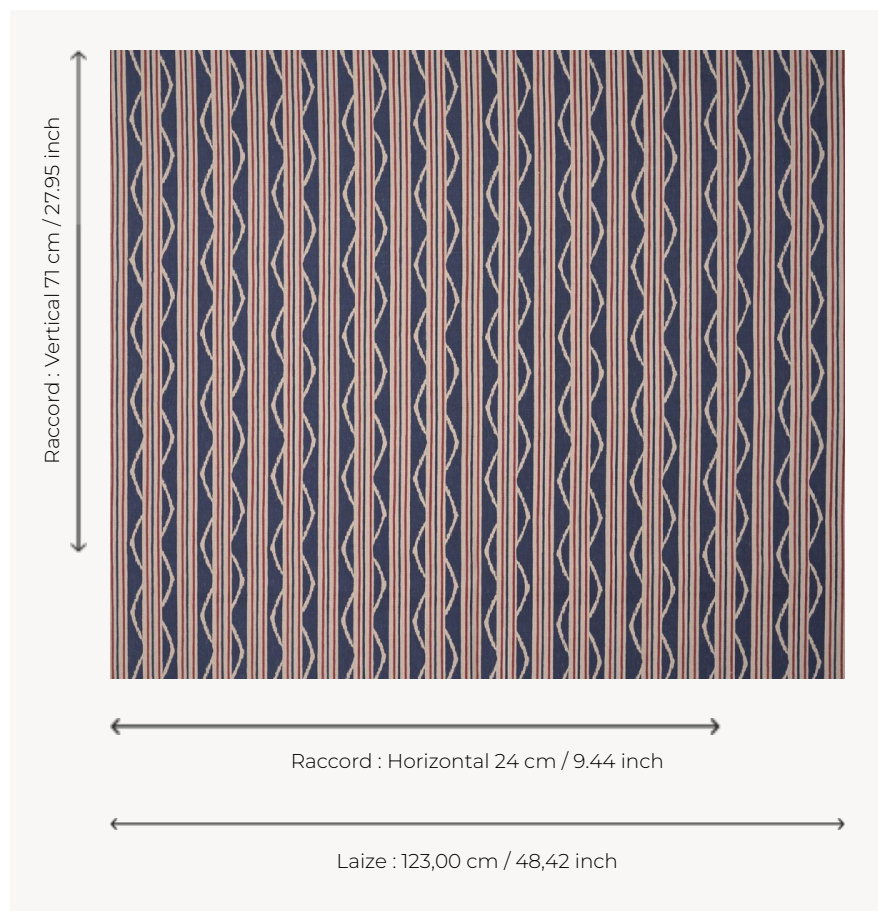

T0319001 PARK WALK

Simple and elegant ikat stripe.

T0319001 - Pompeii

Thorp of London

TYPE	Prints
TECHNIQUE	Screen printed by hand
SALES UNIT	Available per meter/yard
GROUND	TS005 - George Sand
COMPOSITION	100 % Linen
NUMBER OF COLORS	2
COLORS	A-POMPEII 163 B-PETROLEUM 87
DESIGN WIDTH	123 cm / 48,42 inch
REPEAT	H: 24 cm - 9,44 inch V: 71 cm - 27,95 inch Straight repeat
WEIGHT	685 gr / ml
CARE	
INFORMATION	Hand screen printed

4 Colors

T0319001
Pompeii

T0319002
Smokey

T0319003
Steel

T0319004
Duck