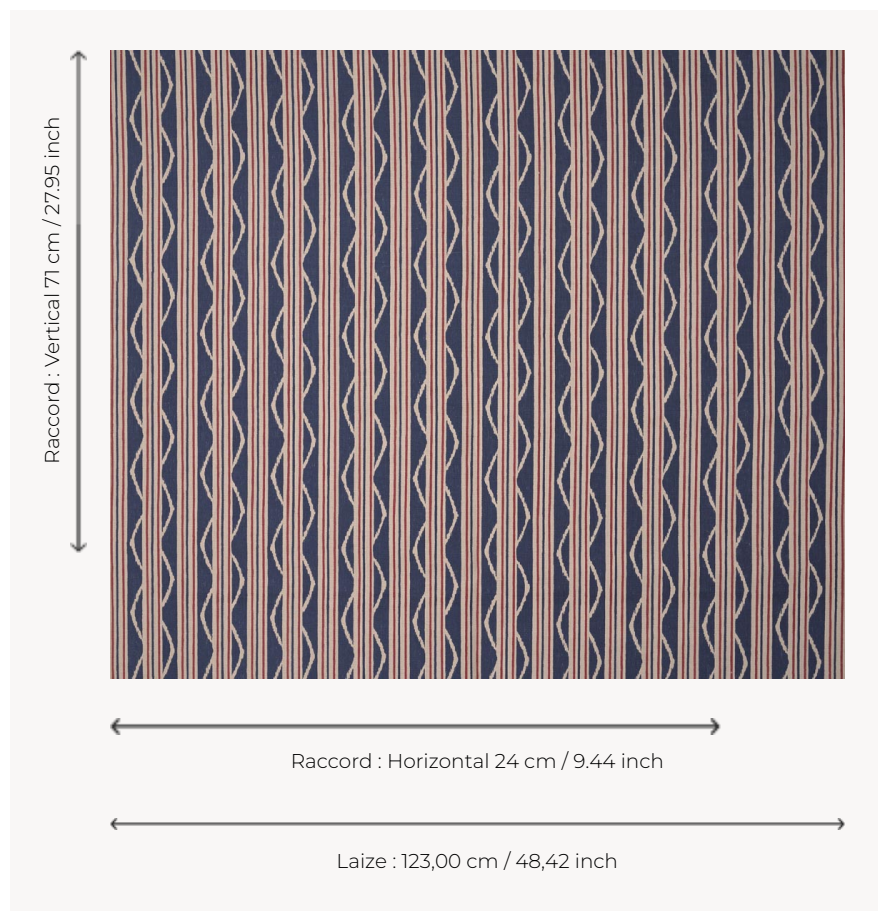

T0319001 PARK WALK

Simple and elegant ikat stripe.

T0319001 - Pompeii

Thorp of London

TYPE	Prints
TECHNIQUE	Screen printed by hand
SALES UNIT	Available per meter/yard
GROUND	TS005 - George Sand
COMPOSITION	100 % Linen
NUMBER OF COLORS	2
COLORS	A-POMPEII 163 B-PETROLEUM 87
DESIGN WIDTH	123 cm / 48,42 inch
REPEAT	H: 24 cm - 9,44 inch V: 71 cm - 27,95 inch Straight repeat
WEIGHT	685 gr / ml
CARE	
INFORMATION	Hand screen printed

4 Colors

T0319001
Pompeii

T0319002
Smokey

T0319003
Steel

T0319004
Duck