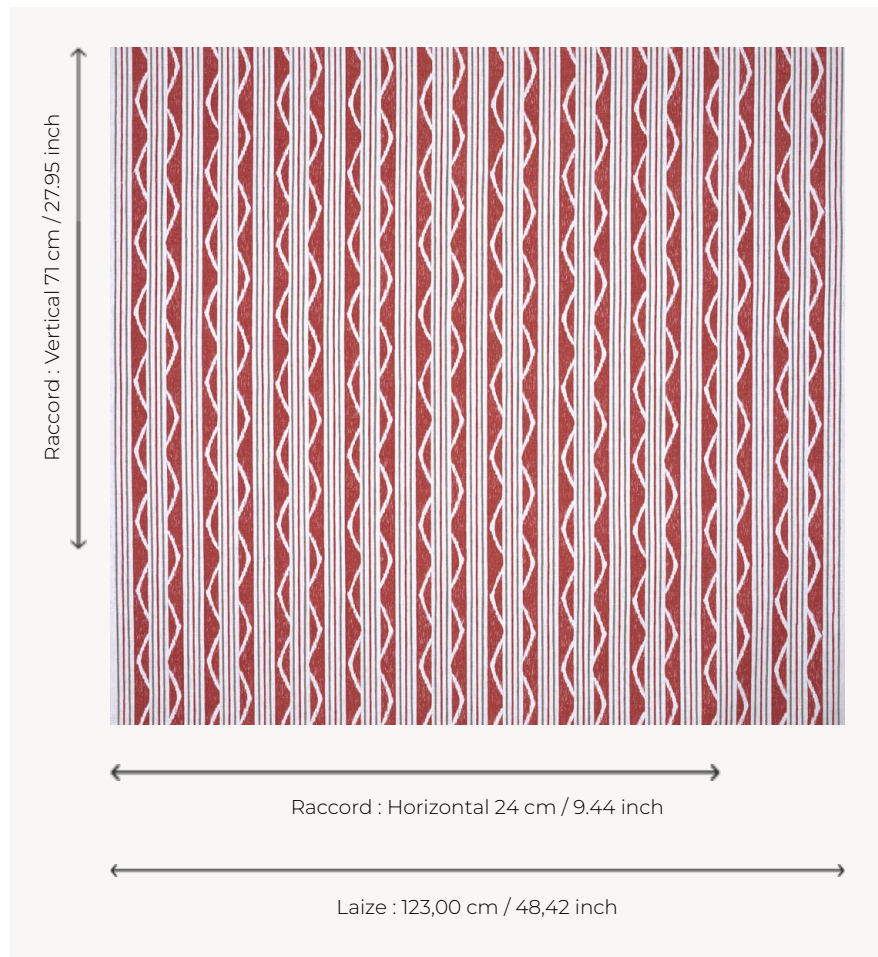

T0319003 PARK WALK

Simple and elegant ikat stripe.

T0319003 - Steel

Thorp of London

TYPE	Prints
TECHNIQUE	Screen printed by hand
USE	Moderate use
MARTINDALE	15.000 T
SALES UNIT	Available per meter/yard
GROUND	TS011 - John White
COMPOSITION	100 % Linen
NUMBER OF COLORS	2
COLORS	A-STEEL 133 B-JASPER 181
DESIGN WIDTH	123 cm / 48,42 inch
REPEAT	H: 24 cm - 9,44 inch V: 71 cm - 27,95 inch Straight repeat
WEIGHT	308 gr / ml
CARE	
INFORMATION	Hand screen printed

4 Colors

T0319001
Pompeii

T0319002
Smokey

T0319003
Steel

T0319004
Duck