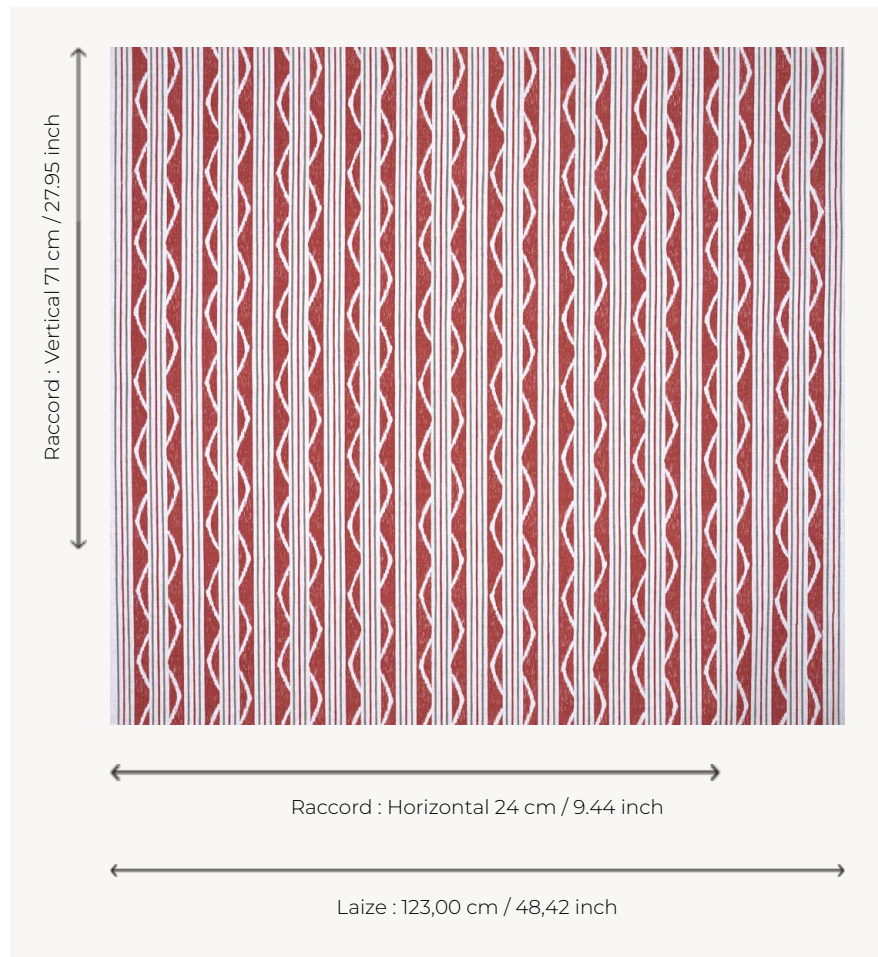

# T0319003 PARK WALK

Simple and elegant ikat stripe.

## T0319003 - Steel

## Thorp of London

<b>TYPE</b>	Prints
<b>TECHNIQUE</b>	Screen printed by hand
<b>USE</b>	Moderate use
<b>MARTINDALE</b>	15.000 T
<b>SALES UNIT</b>	Available per meter/yard
<b>GROUND</b>	TS011 - John White
<b>COMPOSITION</b>	100 % Linen
<b>NUMBER OF COLORS</b>	2
<b>COLORS</b>	A-STEEL 133 B-JASPER 181
<b>DESIGN WIDTH</b>	123 cm / 48,42 inch
<b>REPEAT</b>	H: 24 cm - 9,44 inch V: 71 cm - 27,95 inch Straight repeat
<b>WEIGHT</b>	308 gr / ml
<b>CARE</b>	
<b>INFORMATION</b>	Hand screen printed

## 4 Colors

T0319001  
Pompeii

T0319002  
Smokey

T0319003  
Steel

T0319004  
Duck