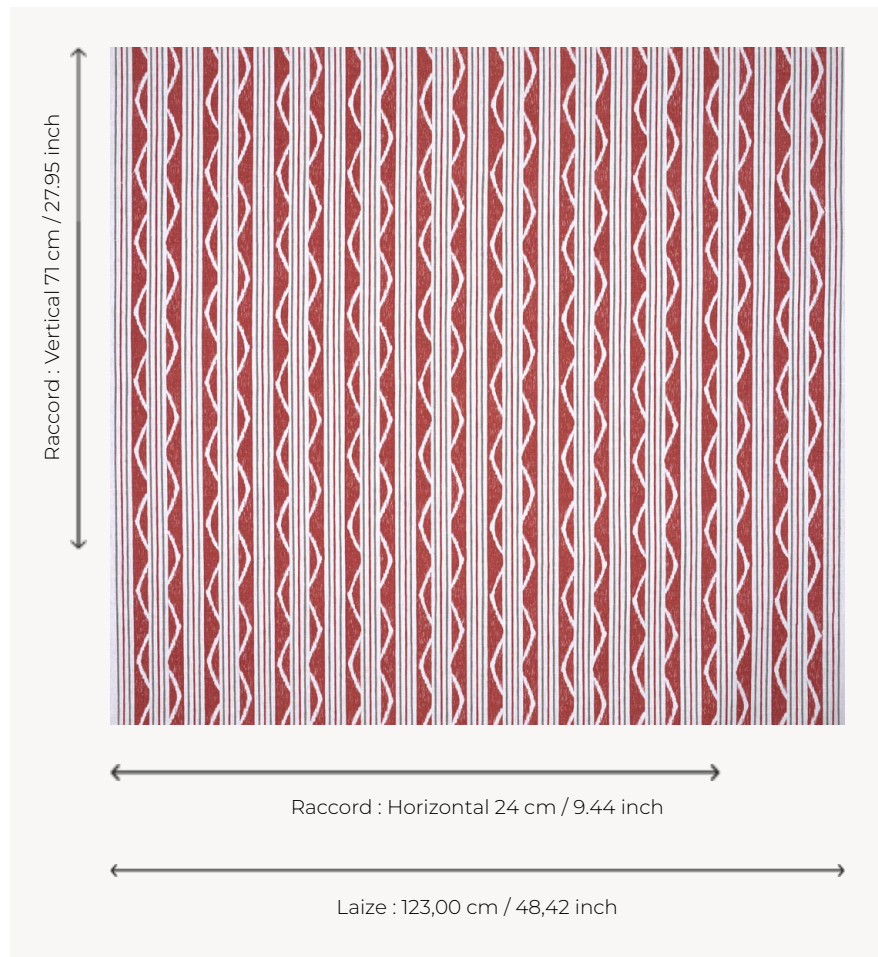

# T0319003 PARK WALK

Simple and elegant ikat stripe.

## T0319003 - Steel

## Thorp of London

<b>TYPE</b>	Prints
<b>TECHNIQUE</b>	Screen printed by hand
<b>USE</b>	Moderate use
<b>MARTINDALE</b>	15.000 T
<b>SALES UNIT</b>	Available per meter/yard
<b>GROUND</b>	TS011 - John White
<b>COMPOSITION</b>	100 % Linen
<b>NUMBER OF COLORS</b>	2
<b>COLORS</b>	A-STEEL 133 B-JASPER 181
<b>DESIGN WIDTH</b>	123 cm / 48,42 inch
<b>REPEAT</b>	H: 24 cm - 9,44 inch V: 71 cm - 27,95 inch Straight repeat
<b>WEIGHT</b>	308 gr / ml
<b>CARE</b>	
<b>INFORMATION</b>	Hand screen printed

## 4 Colors

T0319001  
Pompeii

T0319002  
Smokey

T0319003  
Steel

T0319004  
Duck