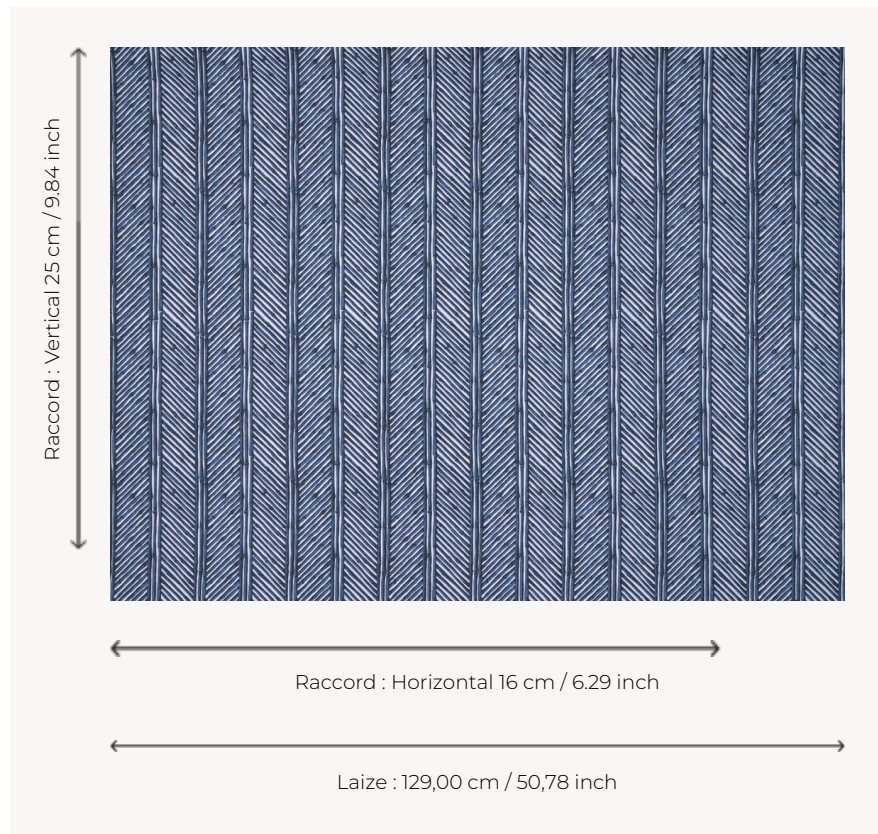

## T0485001 BAMBOO STRIPE

This rattan trompe-l'oeil fence obscures one from prying eyes.

### T0485001 - Twilight

### Thorp of London

<b>TYPE</b>	Prints
<b>TECHNIQUE</b>	Screen printed by hand
<b>SALES UNIT</b>	Available per meter/yard
<b>GROUND</b>	TS006 - George Snow
<b>COMPOSITION</b>	100 % Linen
<b>NUMBER OF COLORS</b>	2
<b>COLORS</b>	A-BLACK 190 B-TWILIGHT 168
<b>DESIGN WIDTH</b>	129 cm / 50,78 inch
<b>REPEAT</b>	H: 16 cm - 6,29 inch V: 25 cm - 9,84 inch Straight repeat
<b>WEIGHT</b>	-
<b>CARE</b>	
<b>INFORMATION</b>	Hand screen printed