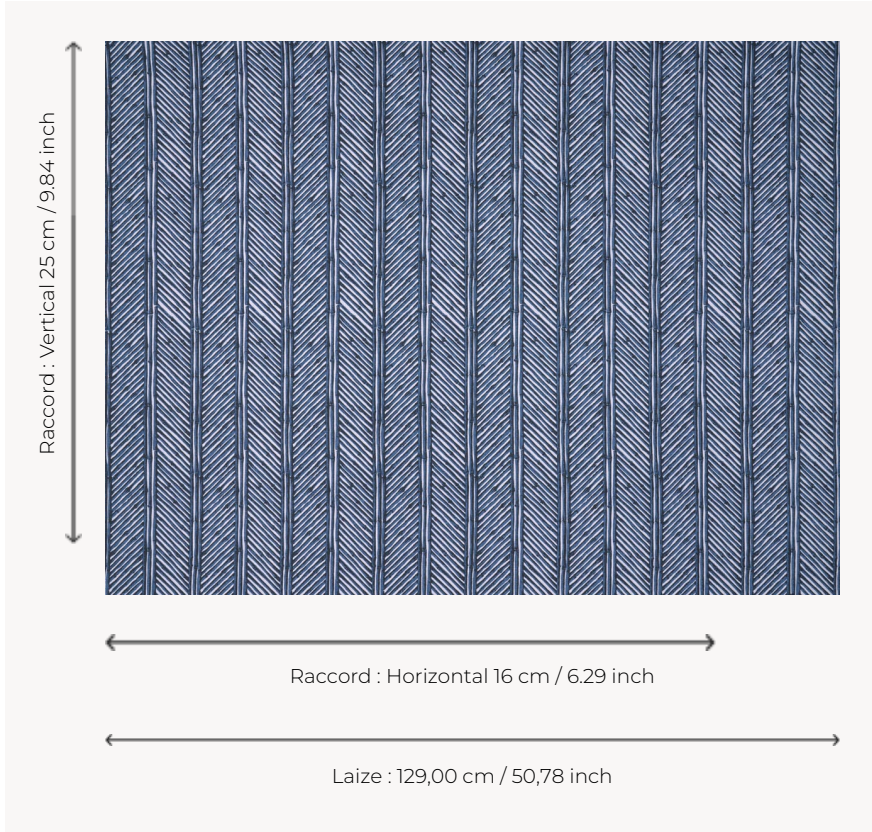

T0485001 BAMBOO STRIPE

This rattan trompe-l'oeil fence obscures one from prying eyes.

T0485001 - Twilight

Thorp of London

TYPE	Prints
TECHNIQUE	Screen printed by hand
SALES UNIT	Available per meter/yard
GROUND	TS006 - George Snow
COMPOSITION	100 % Linen
NUMBER OF COLORS	2
COLORS	A-BLACK 190 B-TWILIGHT 168
DESIGN WIDTH	129 cm / 50,78 inch
REPEAT	H: 16 cm - 6,29 inch V: 25 cm - 9,84 inch Straight repeat
WEIGHT	-
CARE	
INFORMATION	Hand screen printed

3 Colors

T0485001
Twilight

T0485002
Marble

T0485003
Greentea