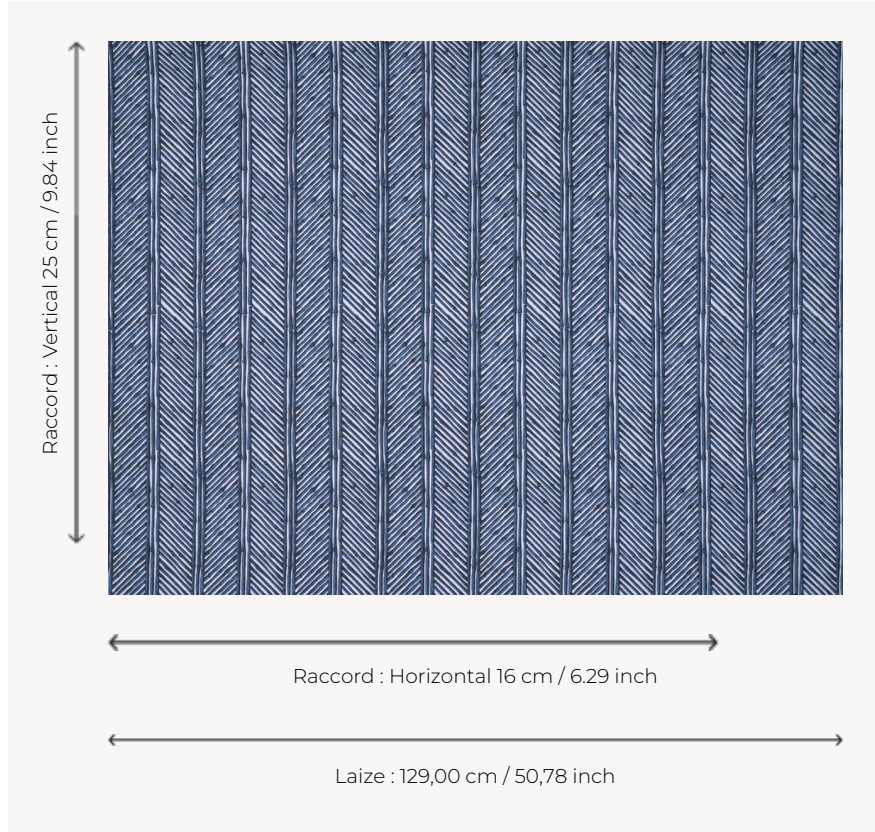

## T0485001 BAMBOO STRIPE

This rattan trompe-l'oeil fence obscures one from prying eyes.

### T0485001 - Twilight

### Thorp of London

<b>TYPE</b>	Prints
<b>TECHNIQUE</b>	Screen printed by hand
<b>SALES UNIT</b>	Available per meter/yard
<b>GROUND</b>	TS006 - George Snow
<b>COMPOSITION</b>	100 % Linen
<b>NUMBER OF COLORS</b>	2
<b>COLORS</b>	A-BLACK 190 B-TWILIGHT 168
<b>DESIGN WIDTH</b>	129 cm / 50,78 inch
<b>REPEAT</b>	H: 16 cm - 6,29 inch V: 25 cm - 9,84 inch Straight repeat
<b>WEIGHT</b>	-
<b>CARE</b>	
<b>INFORMATION</b>	Hand screen printed