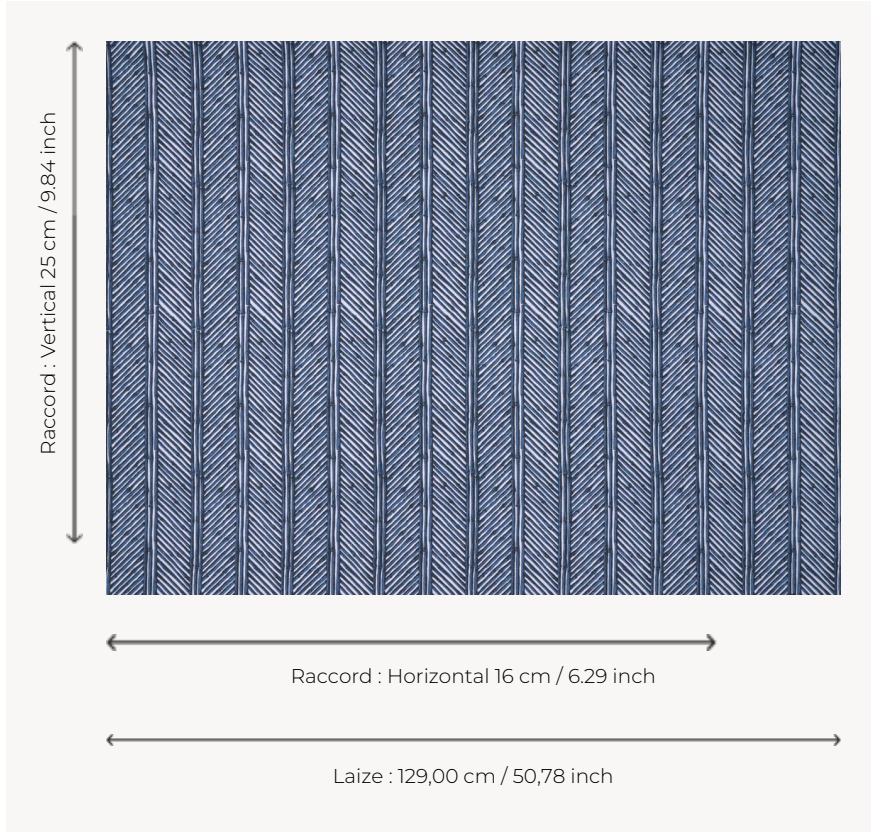

T0485001 BAMBOO STRIPE

This rattan trompe-l'oeil fence obscures one from prying eyes.

T0485001 - Twilight

Thorp of London

TYPE	Prints
TECHNIQUE	Screen printed by hand
SALES UNIT	Available per meter/yard
GROUND	TS006 - George Snow
COMPOSITION	100 % Linen
NUMBER OF COLORS	2
COLORS	A-BLACK 190 B-TWILIGHT 168
DESIGN WIDTH	129 cm / 50,78 inch
REPEAT	H: 16 cm - 6,29 inch V: 25 cm - 9,84 inch Straight repeat
WEIGHT	-
CARE	
INFORMATION	Hand screen printed

3 Colors

T0485001
Twilight

T0485002
Marble

T0485003
Greentea