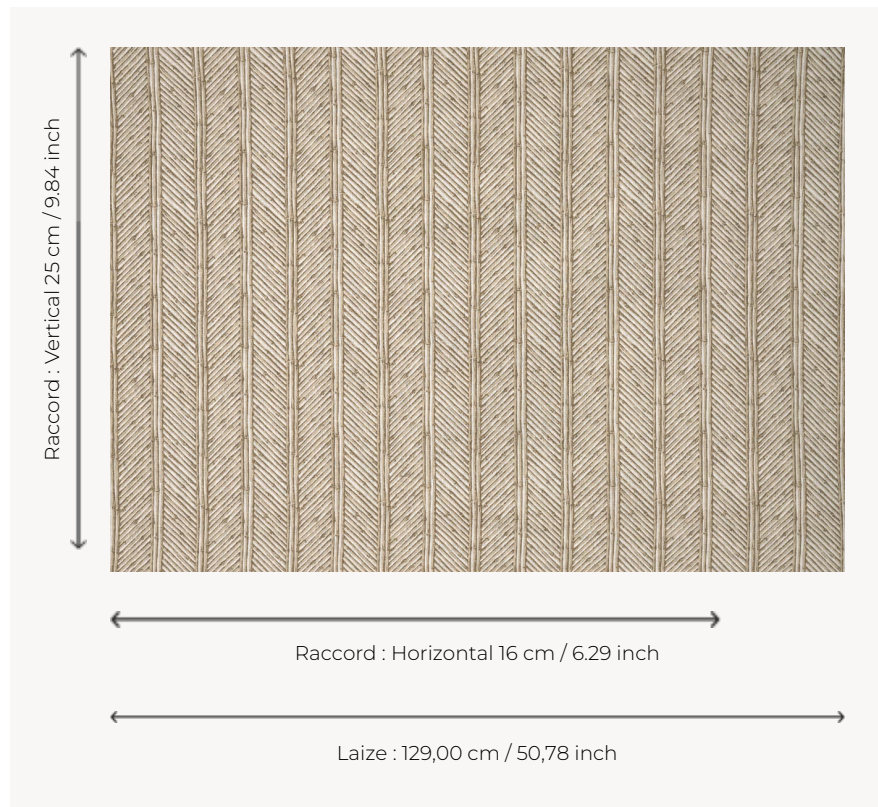

## T0485002 BAMBOO STRIPE

This rattan trompe-l'oeil fence obscures one from prying eyes.

### T0485002 - Marble

### Thorp of London

<b>TYPE</b>	Prints
<b>TECHNIQUE</b>	Screen printed by hand
<b>SALES UNIT</b>	Available per meter/yard
<b>GROUND</b>	TS015 - Margaret Off White
<b>COMPOSITION</b>	60 % Cotton - 40 % Hemp
<b>NUMBER OF COLORS</b>	2
<b>COLORS</b>	A-CHANTERELLE 161 B-MARBLE 94
<b>DESIGN WIDTH</b>	129 cm / 50,78 inch
<b>REPEAT</b>	H: 16 cm - 6,29 inch V: 25 cm - 9,84 inch Straight repeat
<b>WEIGHT</b>	455 gr / ml
<b>CARE</b>	
<b>INFORMATION</b>	Hand screen printed