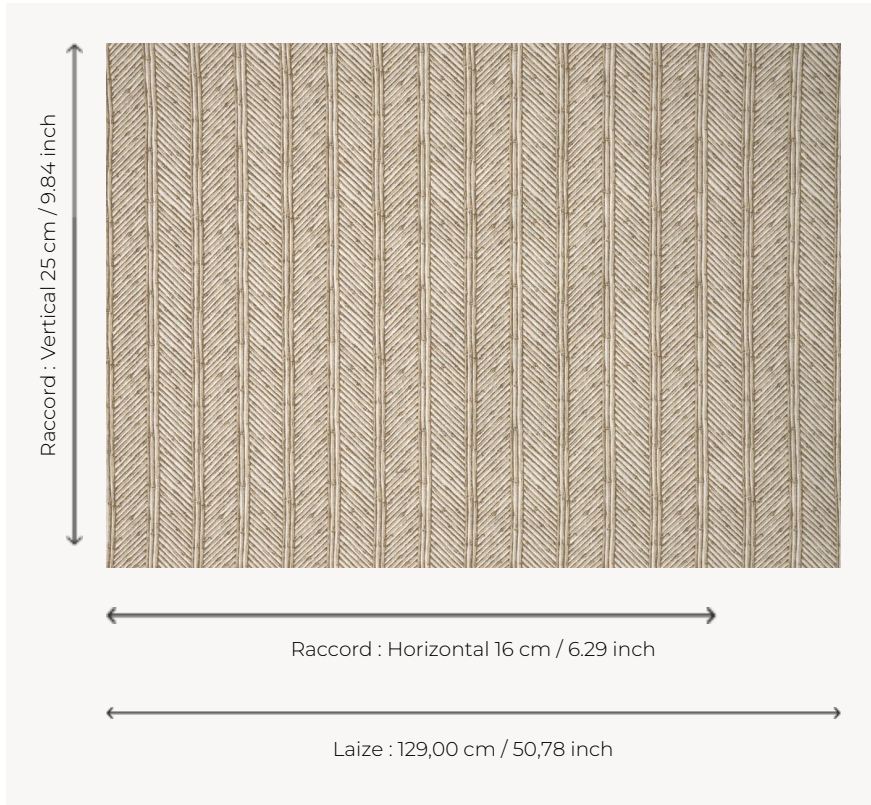

## T0485002 BAMBOO STRIPE

This rattan trompe-l'oeil fence obscures one from prying eyes.

### T0485002 - Marble

### Thorp of London

<b>TYPE</b>	Prints
<b>TECHNIQUE</b>	Screen printed by hand
<b>SALES UNIT</b>	Available per meter/yard
<b>GROUND</b>	TS015 - Margaret Off White
<b>COMPOSITION</b>	60 % Cotton - 40 % Hemp
<b>NUMBER OF COLORS</b>	2
<b>COLORS</b>	A-CHANTERELLE 161 B-MARBLE 94
<b>DESIGN WIDTH</b>	129 cm / 50,78 inch
<b>REPEAT</b>	H: 16 cm - 6,29 inch V: 25 cm - 9,84 inch Straight repeat
<b>WEIGHT</b>	455 gr / ml
<b>CARE</b>	
<b>INFORMATION</b>	Hand screen printed

### 3 Colors

T0485001  
Twilight

T0485002  
Marble

T0485003  
Greentea