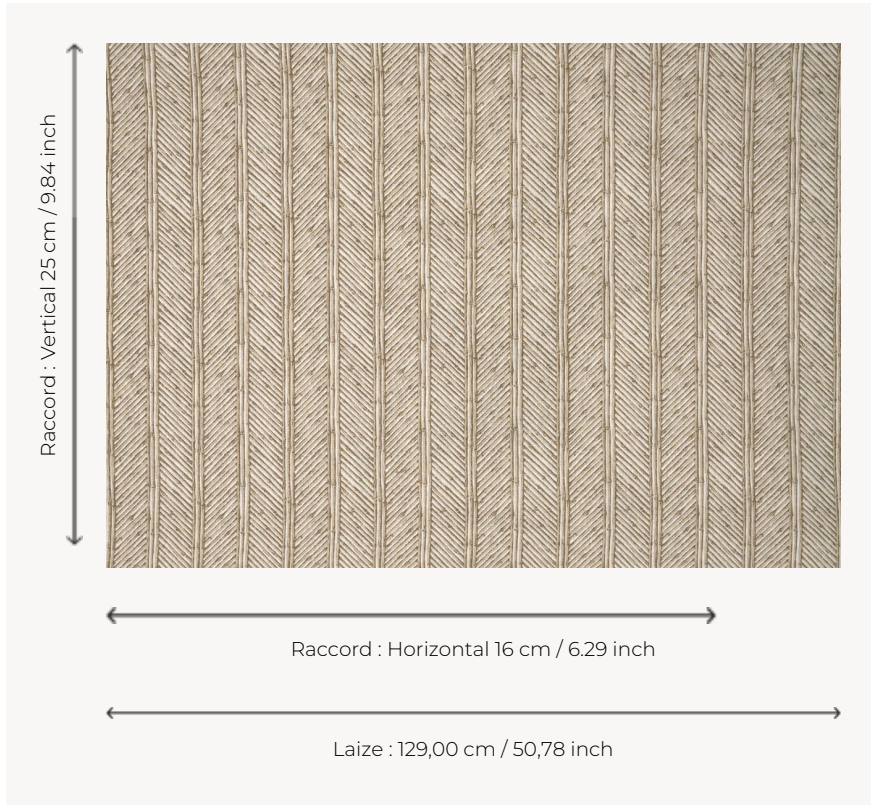

## T0485002 BAMBOO STRIPE

This rattan trompe-l'oeil fence obscures one from prying eyes.

### T0485002 - Marble

### Thorp of London

<b>TYPE</b>	Prints
<b>TECHNIQUE</b>	Screen printed by hand
<b>SALES UNIT</b>	Available per meter/yard
<b>GROUND</b>	TS015 - Margaret Off White
<b>COMPOSITION</b>	60 % Cotton - 40 % Hemp
<b>NUMBER OF COLORS</b>	2
<b>COLORS</b>	A-CHANTERELLE 161 B-MARBLE 94
<b>DESIGN WIDTH</b>	129 cm / 50,78 inch
<b>REPEAT</b>	H: 16 cm - 6,29 inch V: 25 cm - 9,84 inch Straight repeat
<b>WEIGHT</b>	455 gr / ml
<b>CARE</b>	
<b>INFORMATION</b>	Hand screen printed

## 3 Colors

T0485001  
Twilight

T0485002  
Marble

T0485003  
Greentea