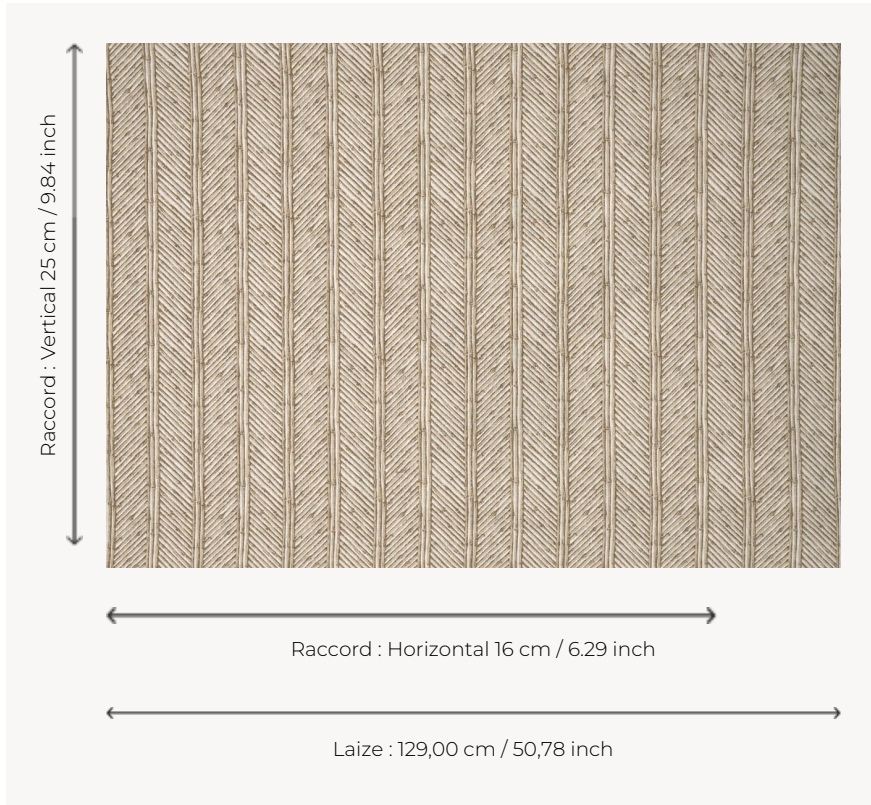

T0485002 BAMBOO STRIPE

This rattan trompe-l'oeil fence obscures one from prying eyes.

T0485002 - Marble

Thorp of London

TYPE	Prints
TECHNIQUE	Screen printed by hand
SALES UNIT	Available per meter/yard
GROUND	TS015 - Margaret Off White
COMPOSITION	60 % Cotton - 40 % Hemp
NUMBER OF COLORS	2
COLORS	A-CHANTERELLE 161 B-MARBLE 94
DESIGN WIDTH	129 cm / 50,78 inch
REPEAT	H: 16 cm - 6,29 inch V: 25 cm - 9,84 inch Straight repeat
WEIGHT	455 gr / ml
CARE	
INFORMATION	Hand screen printed

3 Colors

T0485001
Twilight

T0485002
Marble

T0485003
Greentea