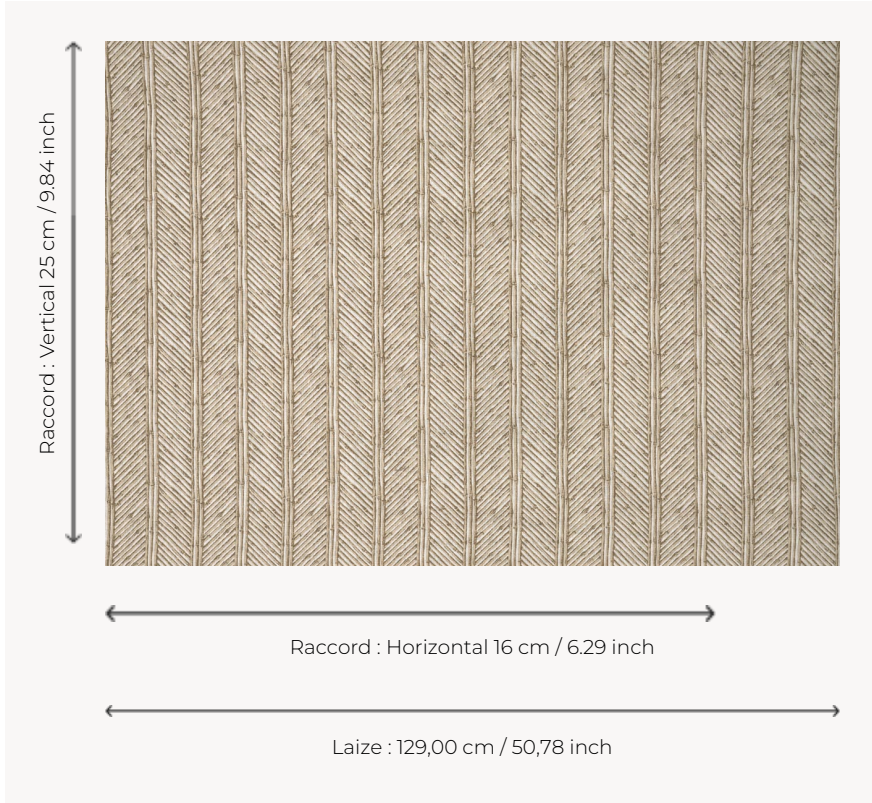

T0485002 BAMBOO STRIPE

This rattan trompe-l'oeil fence obscures one from prying eyes.

T0485002 - Marble

Thorp of London

TYPE	Prints
TECHNIQUE	Screen printed by hand
SALES UNIT	Available per meter/yard
GROUND	TS015 - Margaret Off White
COMPOSITION	60 % Cotton - 40 % Hemp
NUMBER OF COLORS	2
COLORS	A-CHANTERELLE 161 B-MARBLE 94
DESIGN WIDTH	129 cm / 50,78 inch
REPEAT	H: 16 cm - 6,29 inch V: 25 cm - 9,84 inch Straight repeat
WEIGHT	455 gr / ml
CARE	
INFORMATION	Hand screen printed

3 Colors

T0485001
Twilight

T0485002
Marble

T0485003
Greentea