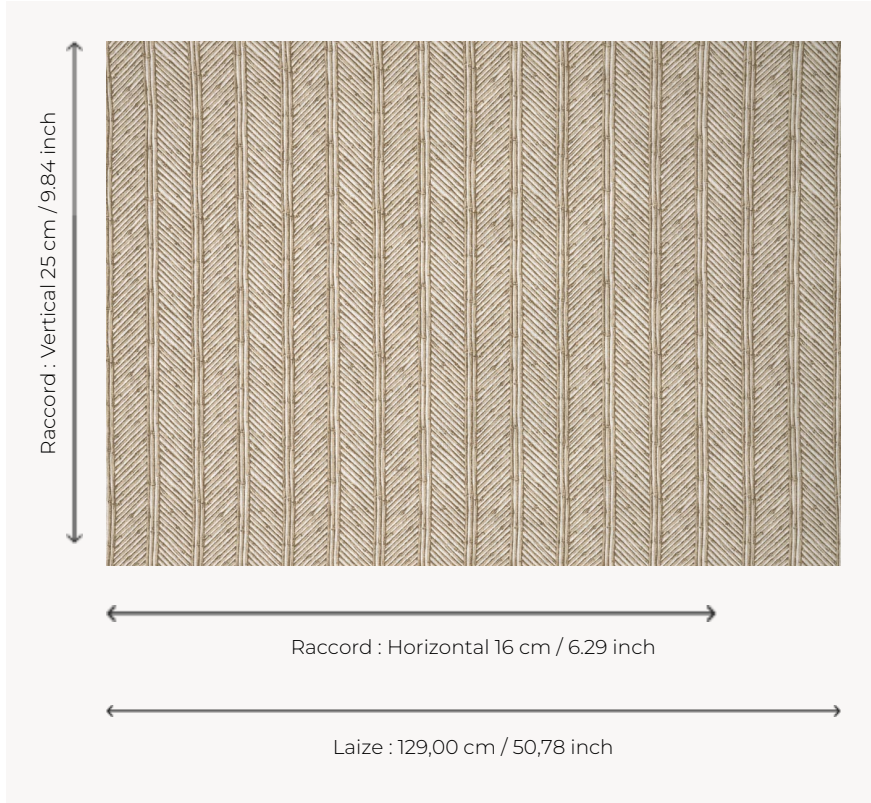

T0485002 BAMBOO STRIPE

This rattan trompe-l'oeil fence obscures one from prying eyes.

T0485002 - Marble

Thorp of London

TYPE	Prints
TECHNIQUE	Screen printed by hand
SALES UNIT	Available per meter/yard
GROUND	TS015 - Margaret Off White
COMPOSITION	60 % Cotton - 40 % Hemp
NUMBER OF COLORS	2
COLORS	A-CHANTERELLE 161 B-MARBLE 94
DESIGN WIDTH	129 cm / 50,78 inch
REPEAT	H: 16 cm - 6,29 inch V: 25 cm - 9,84 inch Straight repeat
WEIGHT	455 gr / ml
CARE	
INFORMATION	Hand screen printed

3 Colors

T0485001
Twilight

T0485002
Marble

T0485003
Greentea