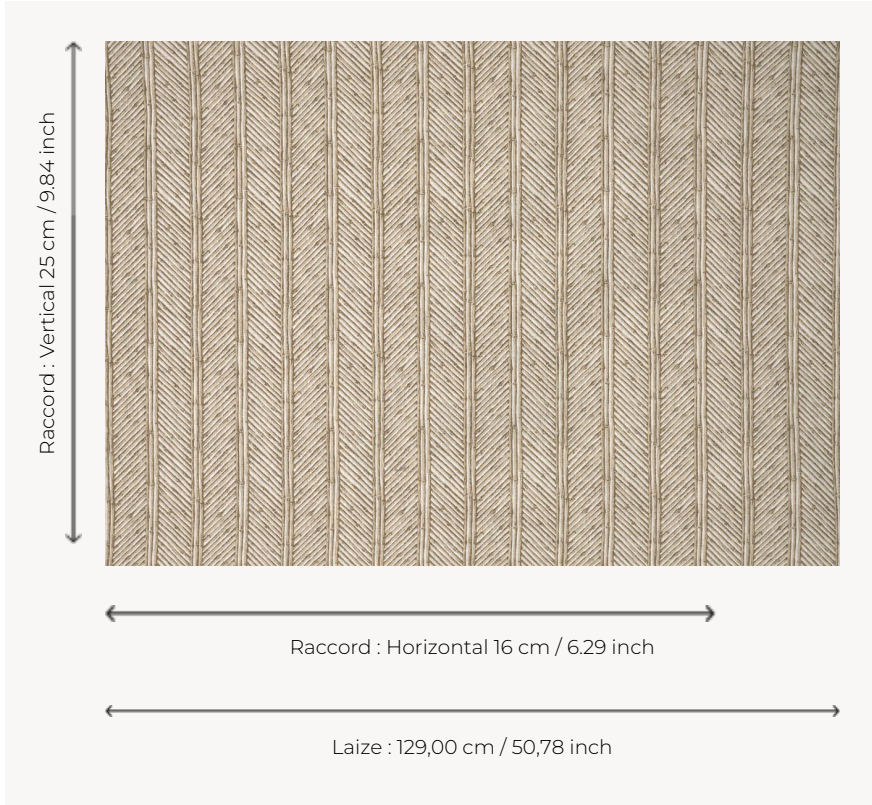

T0485002 BAMBOO STRIPE

This rattan trompe-l'oeil fence obscures one from prying eyes.

T0485002 - Marble

Thorp of London

TYPE	Prints
TECHNIQUE	Screen printed by hand
SALES UNIT	Available per meter/yard
GROUND	TS015 - Margaret Off White
COMPOSITION	60 % Cotton - 40 % Hemp
NUMBER OF COLORS	2
COLORS	A-CHANTERELLE 161 B-MARBLE 94
DESIGN WIDTH	129 cm / 50,78 inch
REPEAT	H: 16 cm - 6,29 inch V: 25 cm - 9,84 inch Straight repeat
WEIGHT	455 gr / ml
CARE	
INFORMATION	Hand screen printed

3 Colors

T0485001
Twilight

T0485002
Marble

T0485003
Greentea