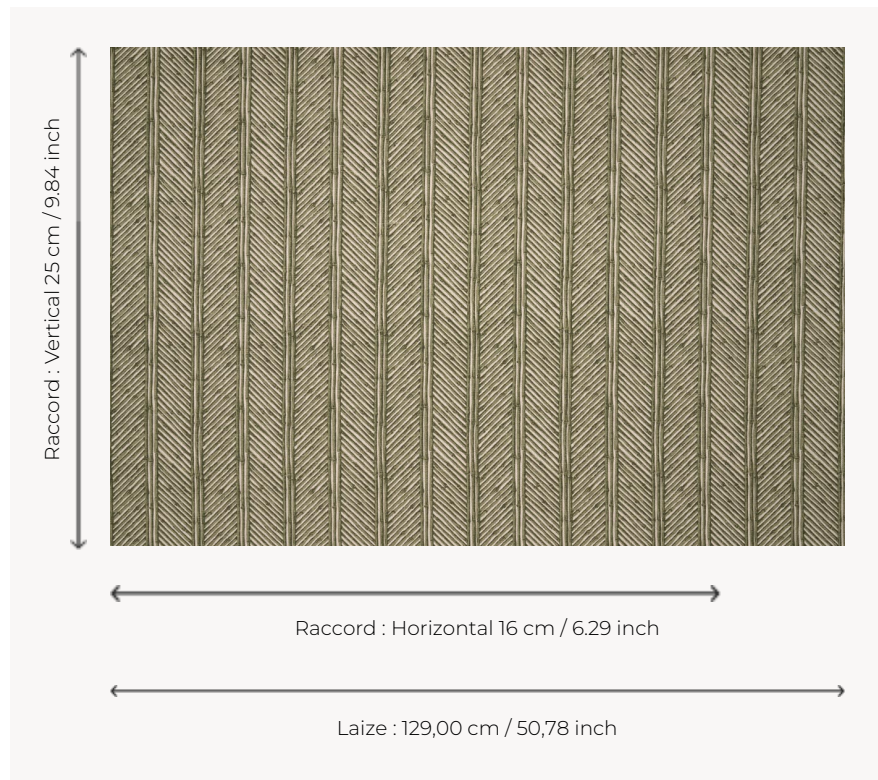

T0485003 BAMBOO STRIPE

This rattan trompe-l'oeil fence obscures one from prying eyes.

T0485003 - Greentea

Thorp of London

TYPE	Prints
TECHNIQUE	Screen printed by hand
SALES UNIT	Available per meter/yard
GROUND	TS021 - Winston Natural
COMPOSITION	55 % Cotton - 45 % Jute
NUMBER OF COLORS	2
COLORS	A-CACTUS 178 B-GREENTEA 325
DESIGN WIDTH	129 cm / 50,78 inch
REPEAT	H: 16 cm - 6,29 inch V: 25 cm - 9,84 inch Straight repeat
WEIGHT	449 gr / ml
CARE	
INFORMATION	Hand screen printed

3 Colors

T0485001
Twilight

T0485002
Marble

T0485003
Greentea