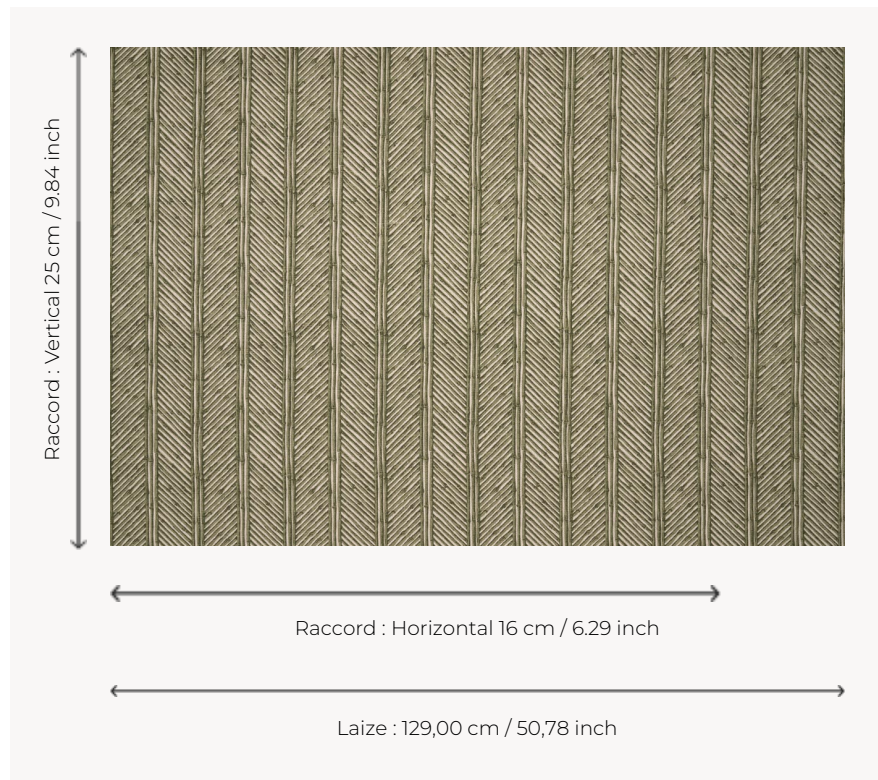

## T0485003 BAMBOO STRIPE

This rattan trompe-l'oeil fence obscures one from prying eyes.

### Thorp of London

<b>TYPE</b>	Prints
<b>TECHNIQUE</b>	Screen printed by hand
<b>SALES UNIT</b>	Available per meter/yard
<b>GROUND</b>	TS021 - Winston Natural
<b>COMPOSITION</b>	55 % Cotton - 45 % Jute
<b>NUMBER OF COLORS</b>	2
<b>COLORS</b>	A-CACTUS 178 B-GREENTEA 325
<b>DESIGN WIDTH</b>	129 cm / 50,78 inch
<b>REPEAT</b>	H: 16 cm - 6,29 inch V: 25 cm - 9,84 inch Straight repeat
<b>WEIGHT</b>	449 gr / ml
<b>CARE</b>	
<b>INFORMATION</b>	Hand screen printed

## 3 Colors

T0485001  
Twilight

T0485002  
Marble

T0485003  
Greentea