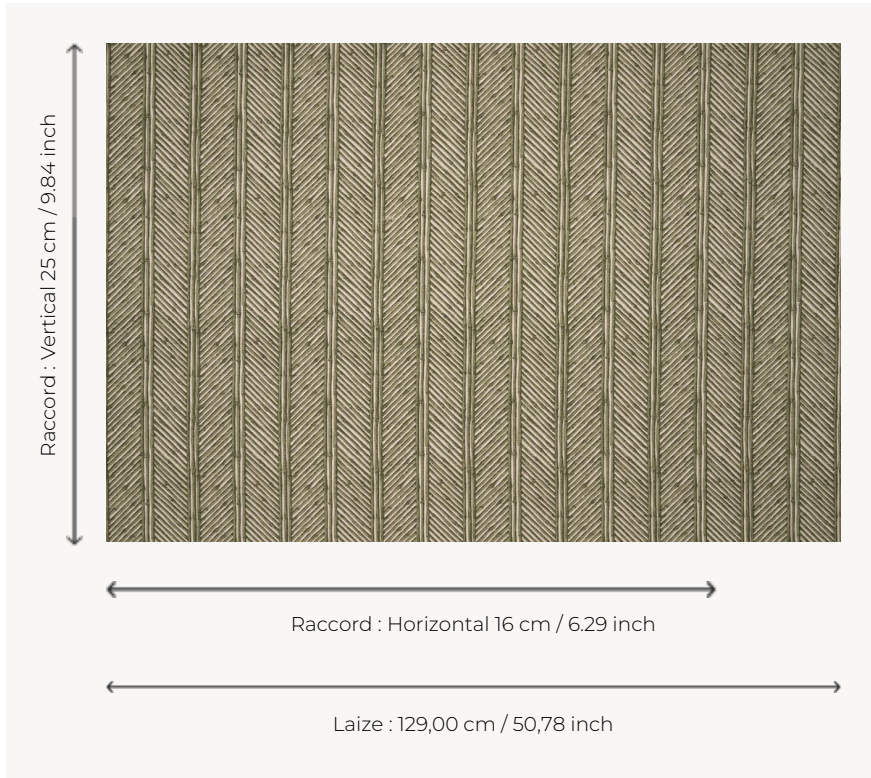

T0485003 BAMBOO STRIPE

This rattan trompe-l'oeil fence obscures one from prying eyes.

T0485003 - Greentea

Thorp of London

| | |
|-------------------------|---|
| TYPE | Prints |
| TECHNIQUE | Screen printed by hand |
| SALES UNIT | Available per meter/yard |
| GROUND | TS021 - Winston Natural |
| COMPOSITION | 55 % Cotton - 45 % Jute |
| NUMBER OF COLORS | 2 |
| COLORS | A-CACTUS 178 B-GREENTEA 325 |
| DESIGN WIDTH | 129 cm / 50,78 inch |
| REPEAT | H: 16 cm - 6,29 inch V: 25 cm - 9,84 inch Straight repeat |
| WEIGHT | 449 gr / ml |
| CARE | |
| INFORMATION | Hand screen printed |

3 Colors

T0485001
Twilight

T0485002
Marble

T0485003
Greentea