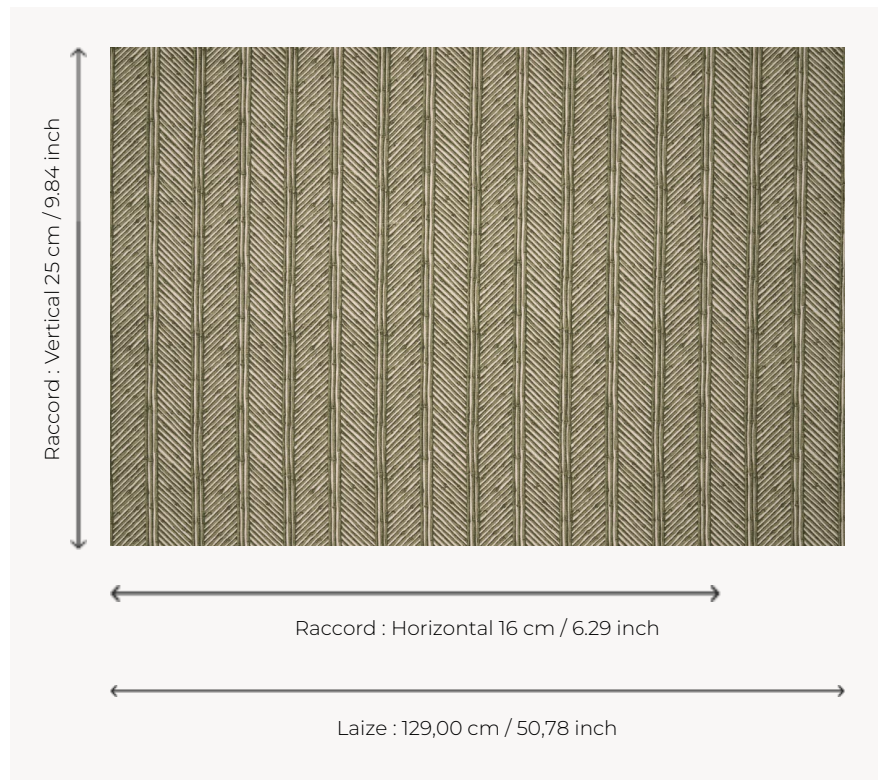

T0485003 BAMBOO STRIPE

This rattan trompe-l'oeil fence obscures one from prying eyes.

T0485003 - Greentea

Thorp of London

TYPE	Prints
TECHNIQUE	Screen printed by hand
SALES UNIT	Available per meter/yard
GROUND	TS021 - Winston Natural
COMPOSITION	55 % Cotton - 45 % Jute
NUMBER OF COLORS	2
COLORS	A-CACTUS 178 B-GREENTEA 325
DESIGN WIDTH	129 cm / 50,78 inch
REPEAT	H: 16 cm - 6,29 inch V: 25 cm - 9,84 inch Straight repeat
WEIGHT	449 gr / ml
CARE	
INFORMATION	Hand screen printed

3 Colors

T0485001
Twilight

T0485002
Marble

T0485003
Greentea