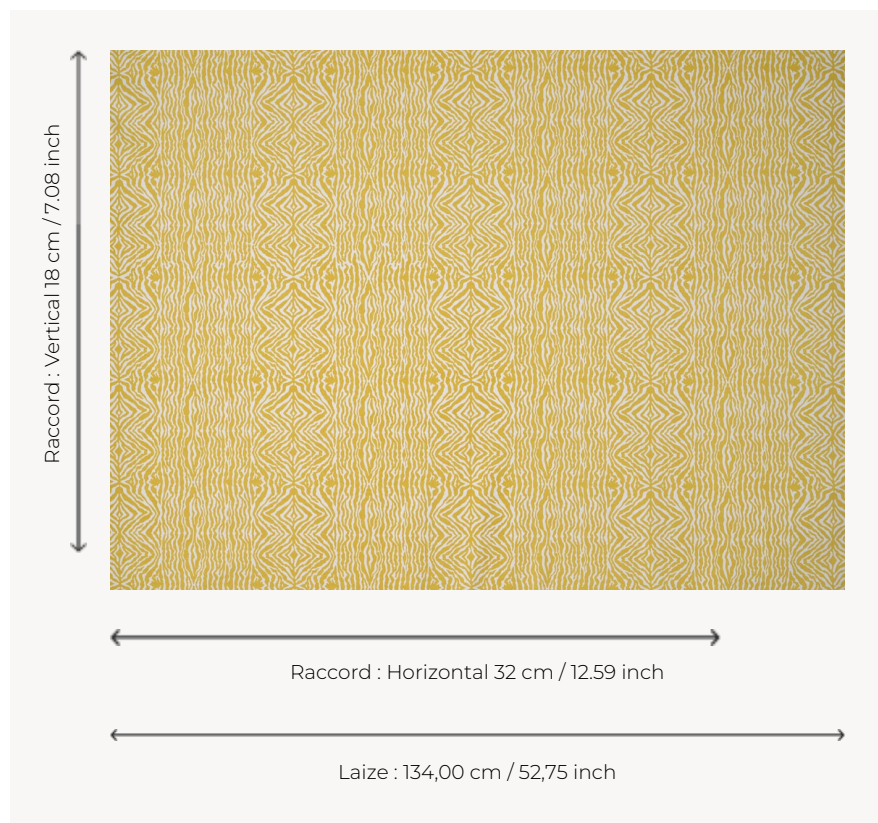

T0489001 GREVY STRIPE

When zebra invites itself into decoration, it becomes instantly chic.

T0489001 - Sunflower

Thorp of London

TYPE	Prints
TECHNIQUE	Screen printed by hand
SALES UNIT	Available per meter/yard
GROUND	TS020 - William White
COMPOSITION	100 % Cotton
NUMBER OF COLORS	1
COLORS	A-SUNFLOWER 34
DESIGN WIDTH	134 cm / 52,75 inch
REPEAT	H: 32 cm - 12,59 inch V: 18 cm - 7,08 inch Straight repeat
WEIGHT	292 gr / ml
CARE	
INFORMATION	Hand screen printed

3 Colors

T0489001
Sunflower

T0489002
Black

T0489003
Caribbean