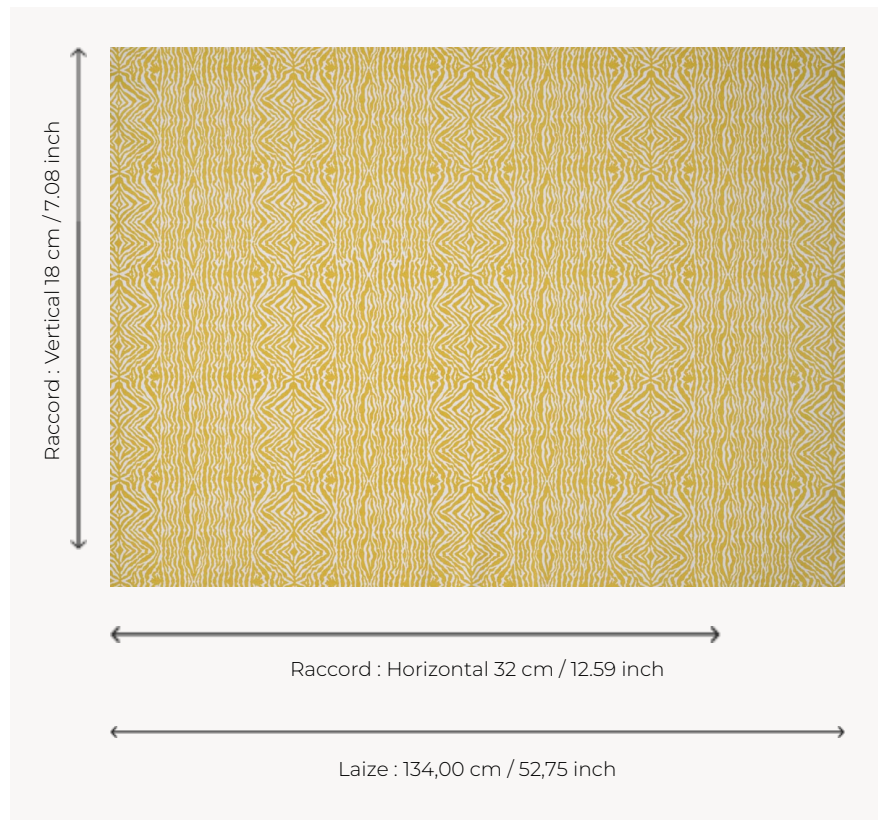

## T0489001 GREVY STRIPE

When zebra invites itself into decoration, it becomes instantly chic.

### T0489001 - Sunflower

### Thorp of London

<b>TYPE</b>	Prints
<b>TECHNIQUE</b>	Screen printed by hand
<b>SALES UNIT</b>	Available per meter/yard
<b>GROUND</b>	TS020 - William White
<b>COMPOSITION</b>	100 % Cotton
<b>NUMBER OF COLORS</b>	1
<b>COLORS</b>	A-SUNFLOWER 34
<b>DESIGN WIDTH</b>	134 cm / 52,75 inch
<b>REPEAT</b>	H: 32 cm - 12,59 inch V: 18 cm - 7,08 inch Straight repeat
<b>WEIGHT</b>	292 gr / ml
<b>CARE</b>	
<b>INFORMATION</b>	Hand screen printed

### 3 Colors

T0489001  
Sunflower

T0489002  
Black

T0489003  
Caribbean