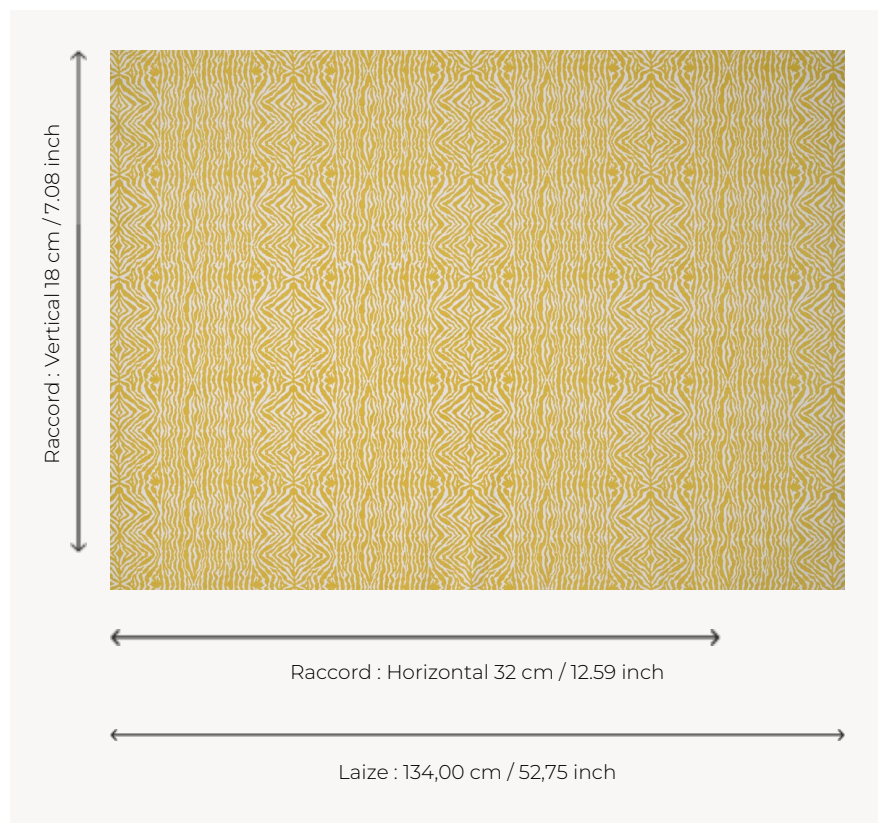

## T0489001 GREVY STRIPE

When zebra invites itself into decoration, it becomes instantly chic.

### T0489001 - Sunflower

### Thorp of London

|                         |  |
|-------------------------|--|
| <b>TYPE</b>             | Prints   |
| <b>TECHNIQUE</b>        | Screen printed by hand   |
| <b>SALES UNIT</b>       | Available per meter/yard   |
| <b>GROUND</b>           | TS020 - William White  |
| <b>COMPOSITION</b>      | 100 % Cotton   |
| <b>NUMBER OF COLORS</b> | 1  |
| <b>COLORS</b>           | A-SUNFLOWER 34   |
| <b>DESIGN WIDTH</b>     | 134 cm / 52,75 inch  |
| <b>REPEAT</b>           | H: 32 cm - 12,59 inch<br>V: 18 cm - 7,08 inch<br>Straight repeat |
| <b>WEIGHT</b>           | 292 gr / ml  |
| <b>CARE</b>             |  |
| <b>INFORMATION</b>      | Hand screen printed  |

### 3 Colors

T0489001  
Sunflower

T0489002  
Black

T0489003  
Caribbean