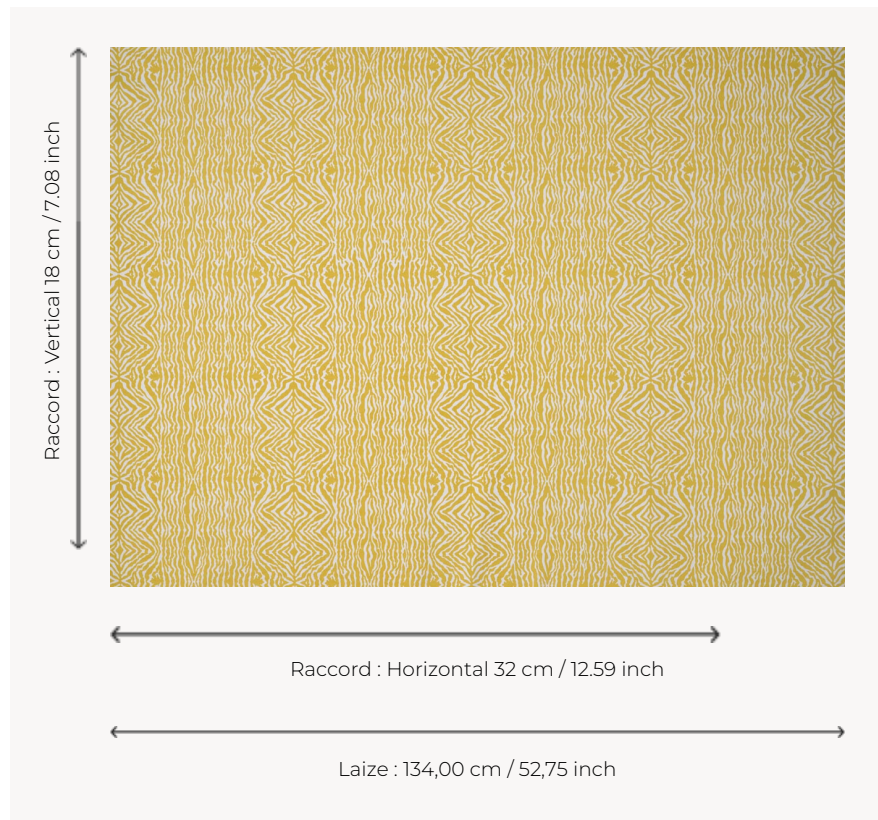

## T0489001 GREVY STRIPE

When zebra invites itself into decoration, it becomes instantly chic.

### T0489001 - Sunflower

### Thorp of London

<b>TYPE</b>	Prints
<b>TECHNIQUE</b>	Screen printed by hand
<b>SALES UNIT</b>	Available per meter/yard
<b>GROUND</b>	TS020 - William White
<b>COMPOSITION</b>	100 % Cotton
<b>NUMBER OF COLORS</b>	1
<b>COLORS</b>	A-SUNFLOWER 34
<b>DESIGN WIDTH</b>	134 cm / 52,75 inch
<b>REPEAT</b>	H: 32 cm - 12,59 inch V: 18 cm - 7,08 inch Straight repeat
<b>WEIGHT</b>	292 gr / ml
<b>CARE</b>	
<b>INFORMATION</b>	Hand screen printed

## 3 Colors

T0489001  
Sunflower

T0489002  
Black

T0489003  
Caribbean