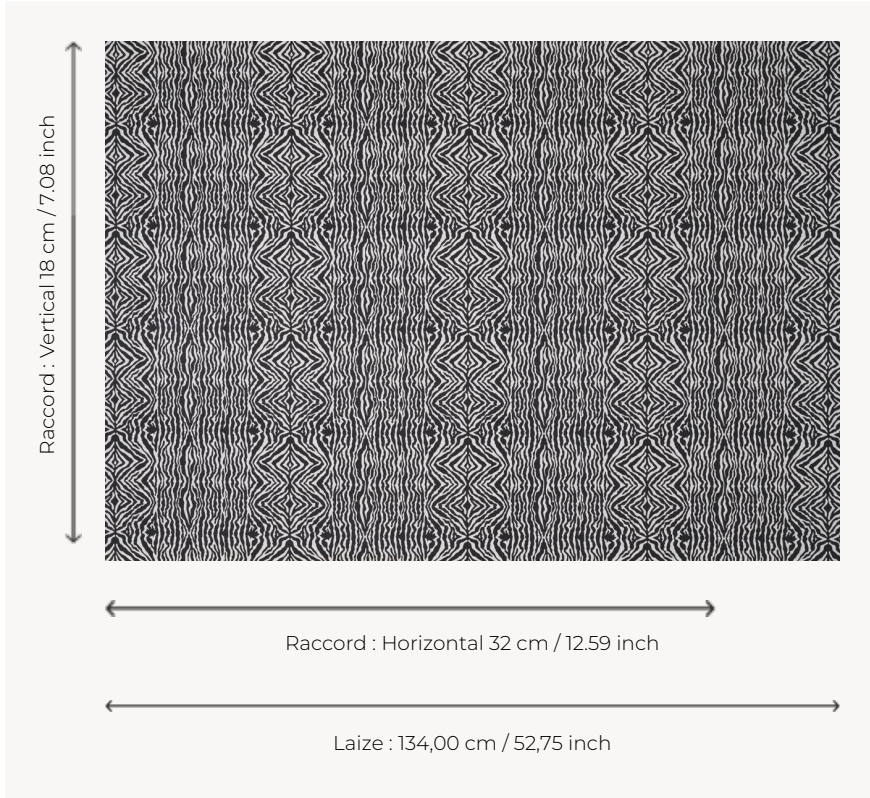

T0489002 GREVY STRIPE

When zebra invites itself into decoration, it becomes instantly chic.

T0489002 - Black

Thorp of London

TYPE	Prints
TECHNIQUE	Screen printed by hand
SALES UNIT	Available per meter/yard
GROUND	TS022 - Peter Off White
COMPOSITION	100 % Cotton
NUMBER OF COLORS	1
COLORS	A-BLACK 190
DESIGN WIDTH	134 cm / 52,75 inch
REPEAT	H: 32 cm - 12,59 inch V: 18 cm - 7,08 inch Straight repeat
WEIGHT	262 gr / ml
CARE	
INFORMATION	Hand screen printed

3 Colors

T0489001
Sunflower

T0489002
Black

T0489003
Caribbean