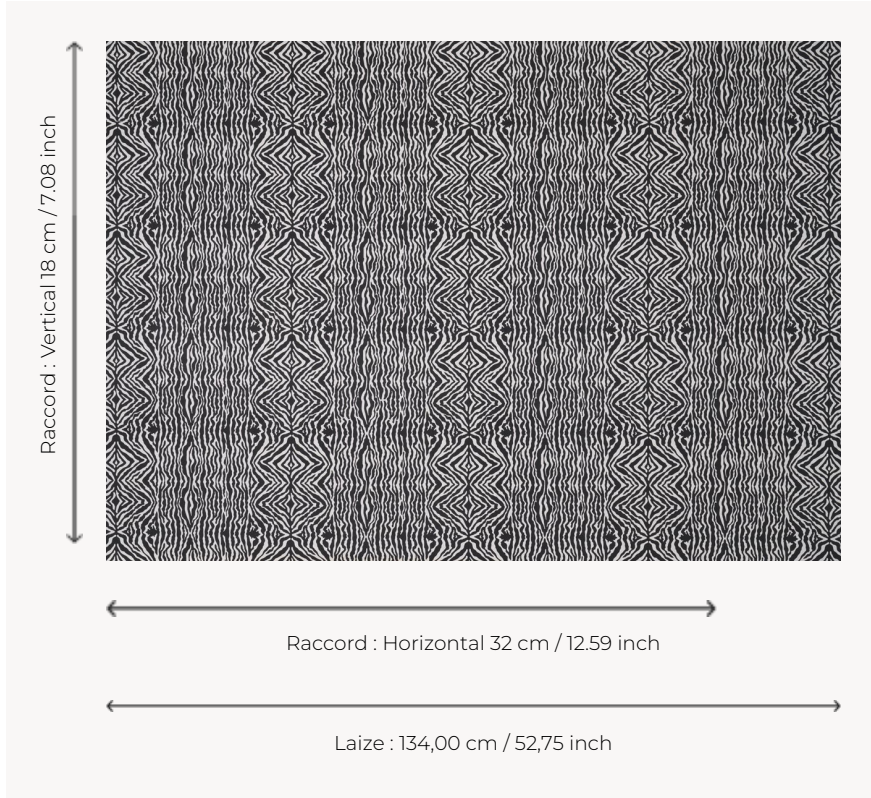

## T0489002 GREVY STRIPE

When zebra invites itself into decoration, it becomes instantly chic.

### T0489002 - Black

### Thorp of London

<b>TYPE</b>	Prints
<b>TECHNIQUE</b>	Screen printed by hand
<b>SALES UNIT</b>	Available per meter/yard
<b>GROUND</b>	TS022 - Peter Off White
<b>COMPOSITION</b>	100 % Cotton
<b>NUMBER OF COLORS</b>	1
<b>COLORS</b>	A-BLACK 190
<b>DESIGN WIDTH</b>	134 cm / 52,75 inch
<b>REPEAT</b>	H: 32 cm - 12,59 inch V: 18 cm - 7,08 inch Straight repeat
<b>WEIGHT</b>	262 gr / ml
<b>CARE</b>	
<b>INFORMATION</b>	Hand screen printed

## 3 Colors

T0489001  
Sunflower

T0489002  
Black

T0489003  
Caribbean