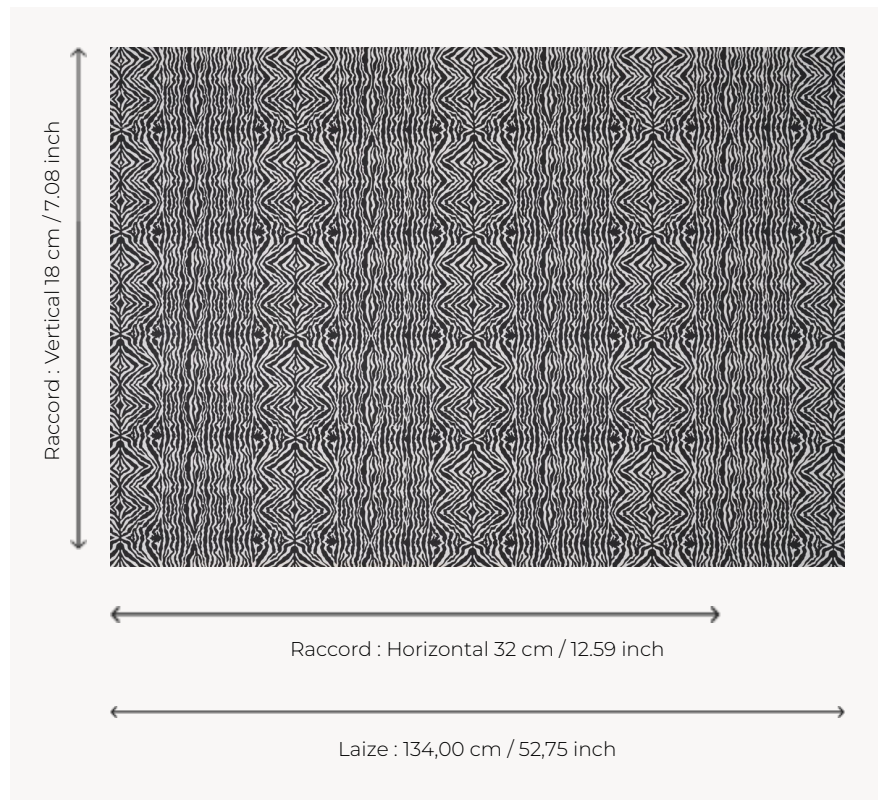

T0489002 GREVY STRIPE

When zebra invites itself into decoration, it becomes instantly chic.

T0489002 - Black

Thorp of London

TYPE	Prints
TECHNIQUE	Screen printed by hand
SALES UNIT	Available per meter/yard
GROUND	TS022 - Peter Off White
COMPOSITION	100 % Cotton
NUMBER OF COLORS	1
COLORS	A-BLACK 190
DESIGN WIDTH	134 cm / 52,75 inch
REPEAT	H: 32 cm - 12,59 inch V: 18 cm - 7,08 inch Straight repeat
WEIGHT	262 gr / ml
CARE	
INFORMATION	Hand screen printed

3 Colors

T0489001
Sunflower

T0489002
Black

T0489003
Caribbean