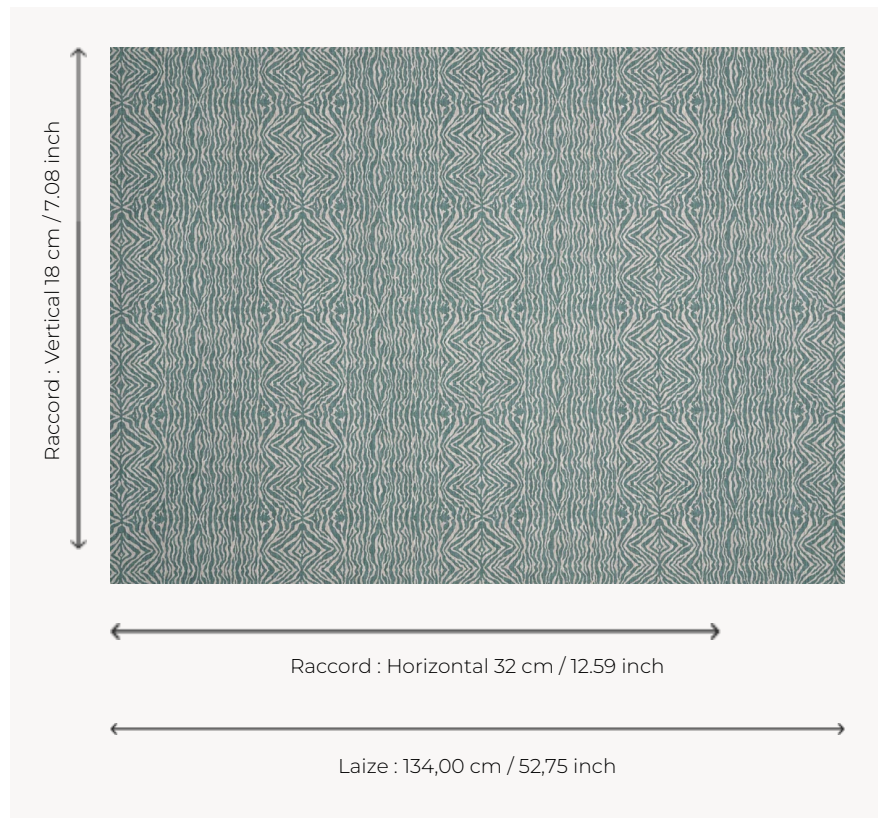

T0489003 GREVY STRIPE

When zebra invites itself into decoration, it becomes instantly chic.

T0489003 - Caribbean

Thorp of London

TYPE	Prints
TECHNIQUE	Screen printed by hand
SALES UNIT	Available per meter/yard
GROUND	TS008 - Harry Natural
COMPOSITION	100 % Linen
NUMBER OF COLORS	1
COLORS	A-CARIBBEAN 88
DESIGN WIDTH	134 cm / 52,75 inch
REPEAT	H: 32 cm - 12,59 inch V: 18 cm - 7,08 inch Straight repeat
WEIGHT	345 gr / ml
CARE	
INFORMATION	Hand screen printed

3 Colors

T0489001
Sunflower

T0489002
Black

T0489003
Caribbean