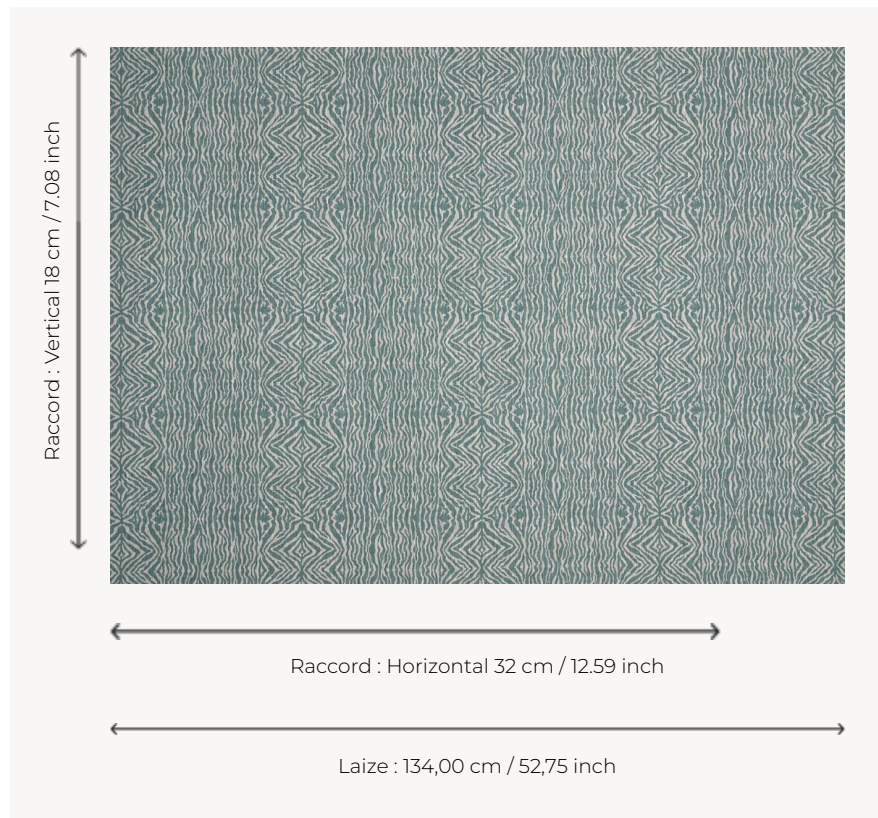

## T0489003 GREVY STRIPE

When zebra invites itself into decoration, it becomes instantly chic.

### Thorp of London

<b>TYPE</b>	Prints
<b>TECHNIQUE</b>	Screen printed by hand
<b>SALES UNIT</b>	Available per meter/yard
<b>GROUND</b>	TS008 - Harry Natural
<b>COMPOSITION</b>	100 % Linen
<b>NUMBER OF COLORS</b>	1
<b>COLORS</b>	A-CARIBBEAN 88
<b>DESIGN WIDTH</b>	134 cm / 52,75 inch
<b>REPEAT</b>	H: 32 cm - 12,59 inch V: 18 cm - 7,08 inch Straight repeat
<b>WEIGHT</b>	345 gr / ml
<b>CARE</b>	
<b>INFORMATION</b>	Hand screen printed

## 3 Colors

T0489001  
Sunflower

T0489002  
Black

T0489003  
Caribbean