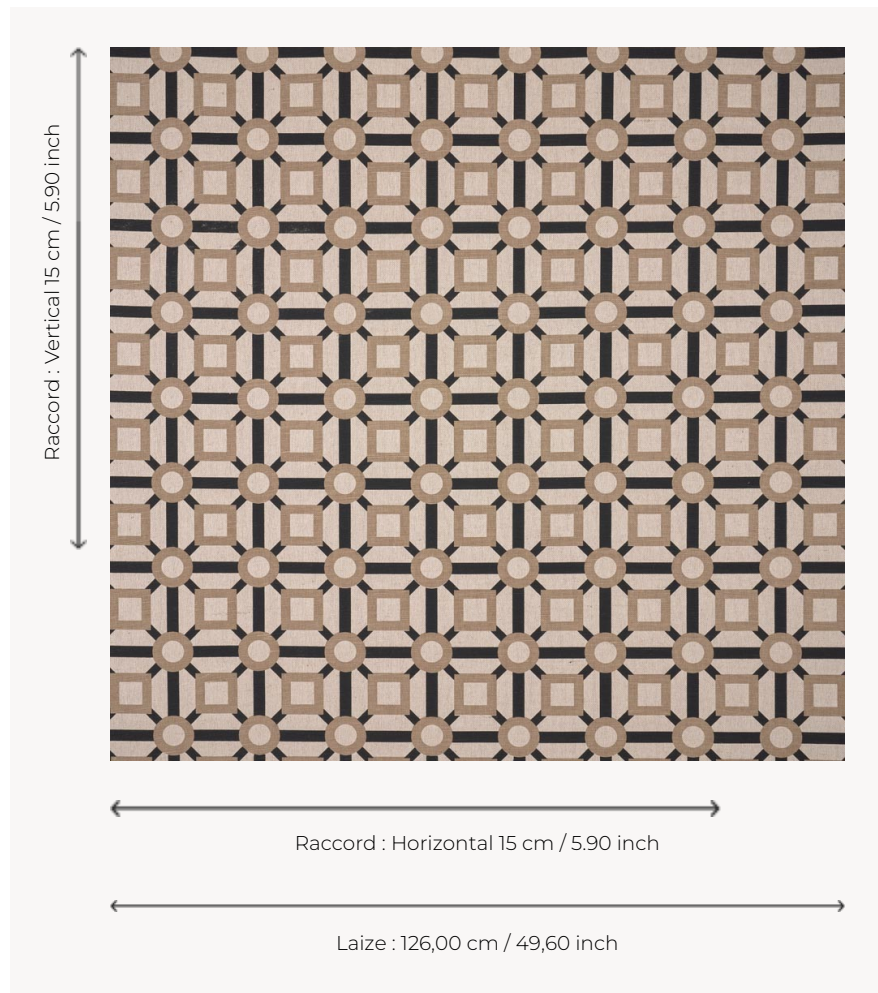

T0589003 CIRCLES AND SQUARES

This graphic pattern of circles and squares is inspired by the spirit of the 70'S.

T0589003 - Putty

Thorp of London

TYPE	Prints
TECHNIQUE	Screen printed by hand
SALES UNIT	Available per meter/yard
GROUND	TS021 - Winston Natural
COMPOSITION	55 % Cotton - 45 % Jute
NUMBER OF COLORS	2
COLORS	A-BLACK 190 B-PUTTY 93
DESIGN WIDTH	126 cm / 49,60 inch
REPEAT	H: 15 cm - 5,90 inch V: 15 cm - 5,90 inch Straight repeat
WEIGHT	449 gr / ml
CARE	
INFORMATION	Hand screen printed

3 Colors

T0589001
Poppy

T0589002
Duck

T0589003
Putty