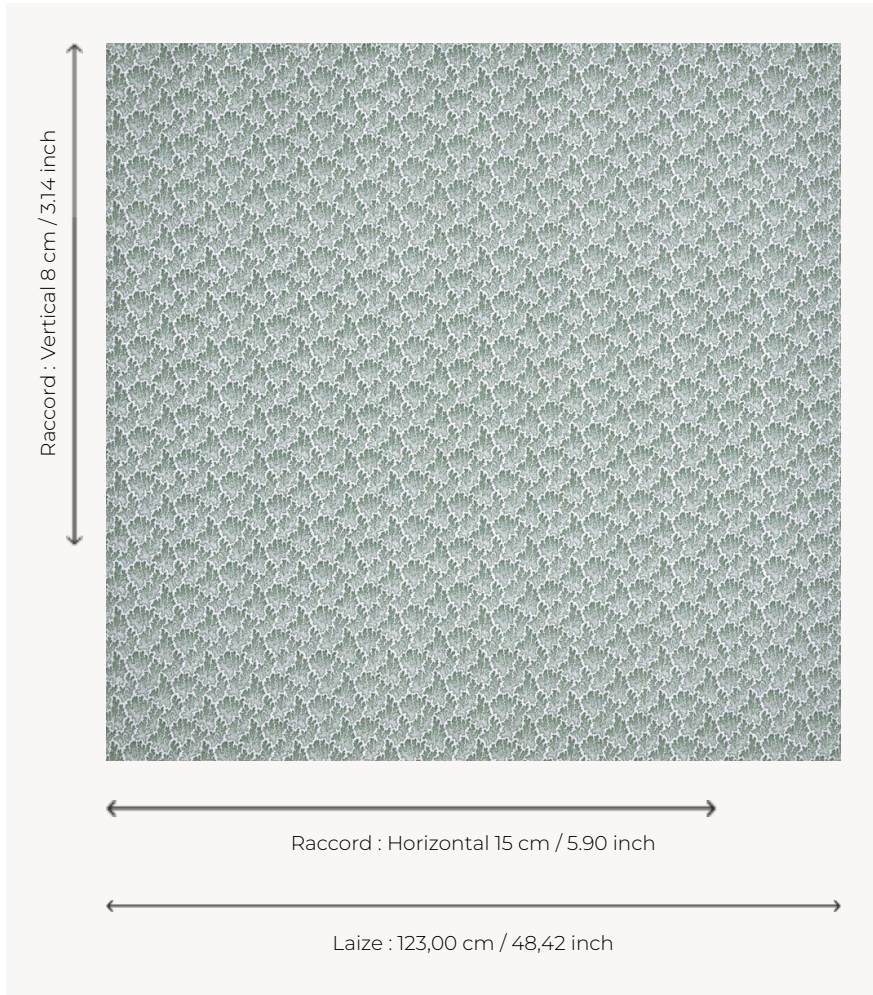

T0636003 STRATUS THORP

Between coral and vegetal, this motif is a hymn to nature.

T0636003 - Lichen

Thorp of London

TYPE	Prints
TECHNIQUE	Screen printed by hand
USE	Moderate use
MARTINDALE	15.000 T
SALES UNIT	Available per meter/yard
GROUND	TS011 - John White
COMPOSITION	100 % Linen
NUMBER OF COLORS	1
COLORS	A-LICHEN 114
DESIGN WIDTH	123 cm / 48,42 inch
REPEAT	H: 15 cm - 5,90 inch V: 8 cm - 3,14 inch Straight repeat
WEIGHT	308 gr / ml
CARE	

INFORMATION Hand screen printed

3 Colors

T0636001
Corinthian

T0636002
Claret

T0636003
Lichen