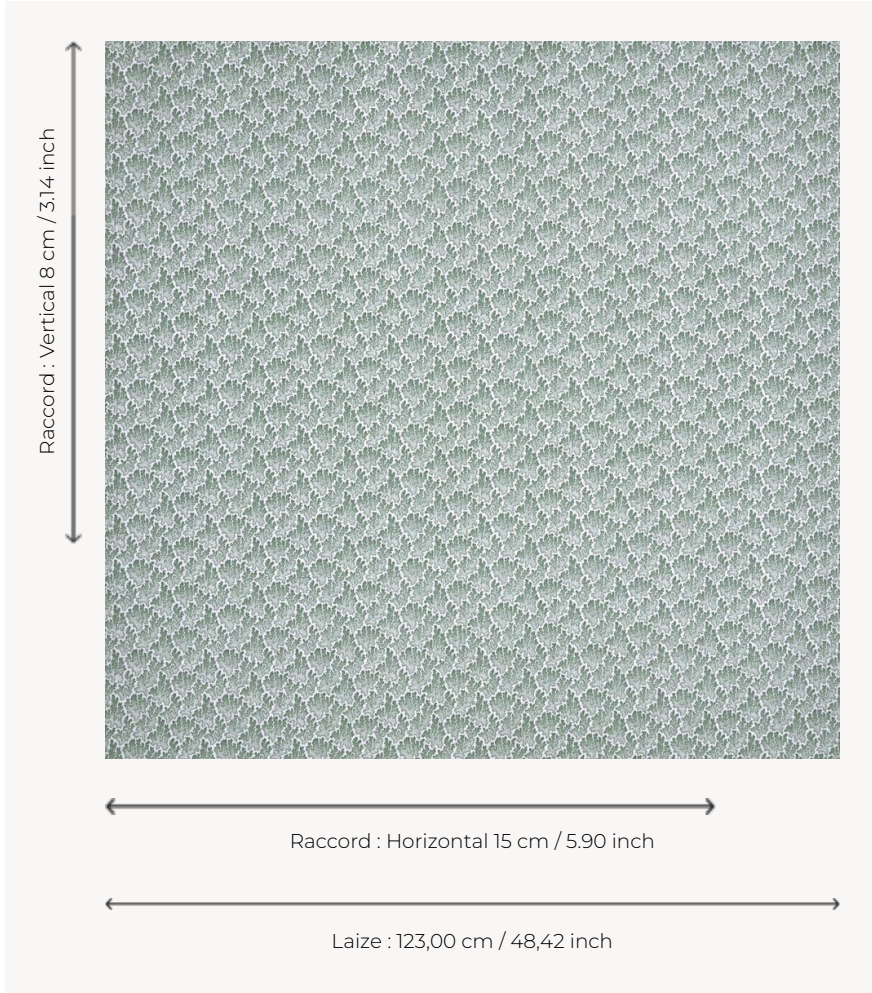

T0636003 STRATUS THORP

Between coral and vegetal, this motif is a hymn to nature.

T0636003 - Lichen

Thorp of London

TYPE	Prints
TECHNIQUE	Screen printed by hand
USE	Moderate use
MARTINDALE	15.000 T
SALES UNIT	Available per meter/yard
GROUND	TS011 - John White
COMPOSITION	100 % Linen
NUMBER OF COLORS	1
COLORS	A-LICHEN 114
DESIGN WIDTH	123 cm / 48,42 inch
REPEAT	H: 15 cm - 5,90 inch V: 8 cm - 3,14 inch Straight repeat
WEIGHT	308 gr / ml
CARE	

INFORMATION Hand screen printed

3 Colors

T0636001
Corinthian

T0636002
Claret

T0636003
Lichen