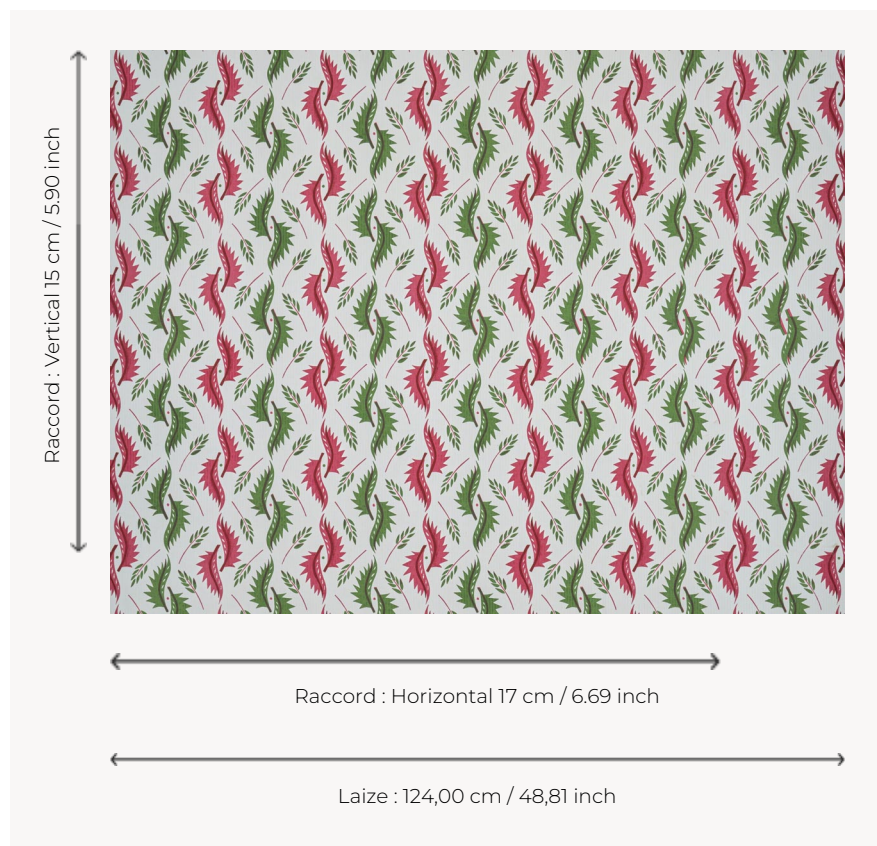

T0642002 NINA

Stylized leaves in the Scandinavian spirit of the 50's.

T0642002 - Raspberry

Thorp of London

TYPE	Prints
TECHNIQUE	Screen printed by hand
USE	Normal use
MARTINDALE	15.000 T
SALES UNIT	Available per meter/yard
GROUND	TS013 - Lucy Off White
COMPOSITION	100 % Cotton
NUMBER OF COLORS	3
COLORS	A-RASPBERRY 38 B-BURGUNDY 121 C-MOSS 2
DESIGN WIDTH	124 cm / 48,81 inch
REPEAT	H: 17 cm - 6,69 inch V: 15 cm - 5,90 inch Straight repeat
WEIGHT	370 gr / ml
CARE	
INFORMATION	Hand screen printed

4 Colors

T0642001
Lead

T0642002
Raspberry

T0642003
China

T0642004
Brick