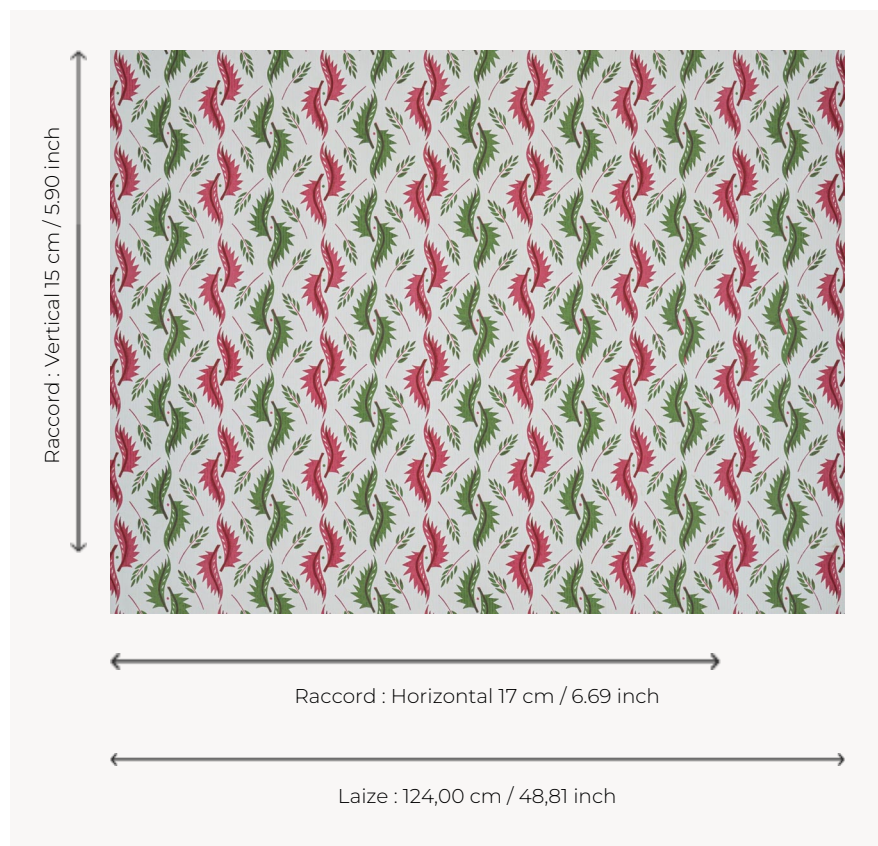

# T0642002 NINA

Stylized leaves in the Scandinavian spirit of the 50's.

## Thorp of London

<b>TYPE</b>	Prints
<b>TECHNIQUE</b>	Screen printed by hand
<b>USE</b>	Normal use
<b>MARTINDALE</b>	15.000 T
<b>SALES UNIT</b>	Available per meter/yard
<b>GROUND</b>	TS013 - Lucy Off White
<b>COMPOSITION</b>	100 % Cotton
<b>NUMBER OF COLORS</b>	3
<b>COLORS</b>	A-RASPBERRY 38 B-BURGUNDY 121 C-MOSS 2
<b>DESIGN WIDTH</b>	124 cm / 48,81 inch
<b>REPEAT</b>	H: 17 cm - 6,69 inch V: 15 cm - 5,90 inch Straight repeat
<b>WEIGHT</b>	370 gr / ml
<b>CARE</b>	
<b>INFORMATION</b>	Hand screen printed