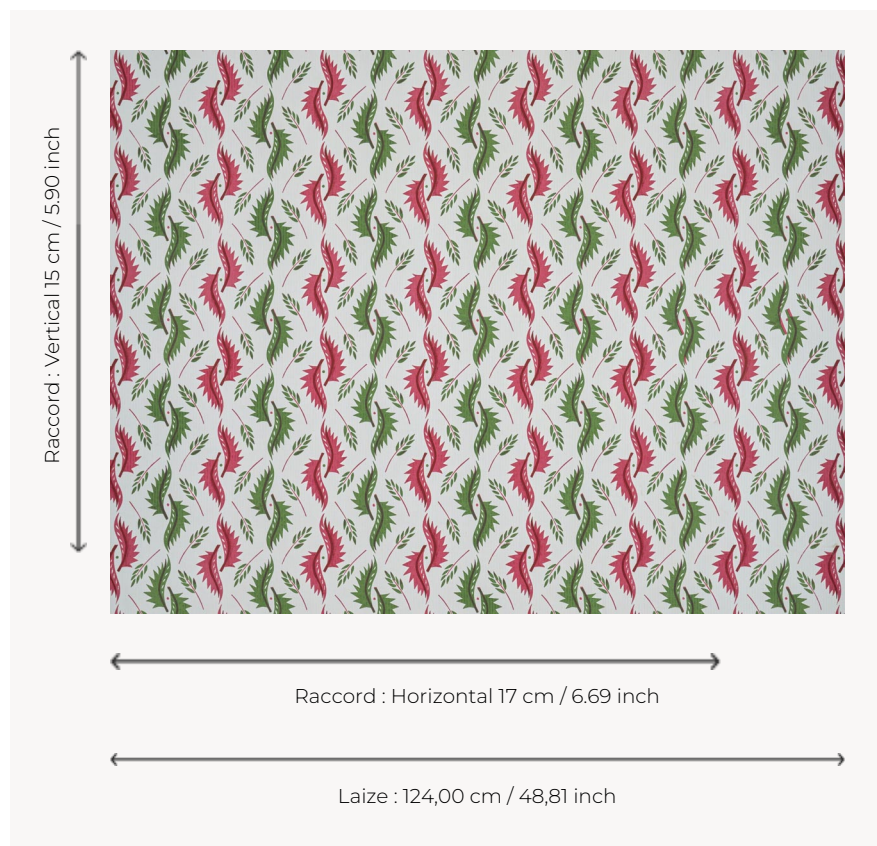

T0642002 NINA

Stylized leaves in the Scandinavian spirit of the 50's.

T0642002 - Raspberry

Thorp of London

TYPE	Prints
TECHNIQUE	Screen printed by hand
USE	Normal use
MARTINDALE	15.000 T
SALES UNIT	Available per meter/yard
GROUND	TS013 - Lucy Off White
COMPOSITION	100 % Cotton
NUMBER OF COLORS	3
COLORS	A-RASPBERRY 38 B-BURGUNDY 121 C-MOSS 2
DESIGN WIDTH	124 cm / 48,81 inch
REPEAT	H: 17 cm - 6,69 inch V: 15 cm - 5,90 inch Straight repeat
WEIGHT	370 gr / ml
CARE	

INFORMATION Hand screen printed

4 Colors

T0642001
Lead

T0642002
Raspberry

T0642003
China

T0642004
Brick