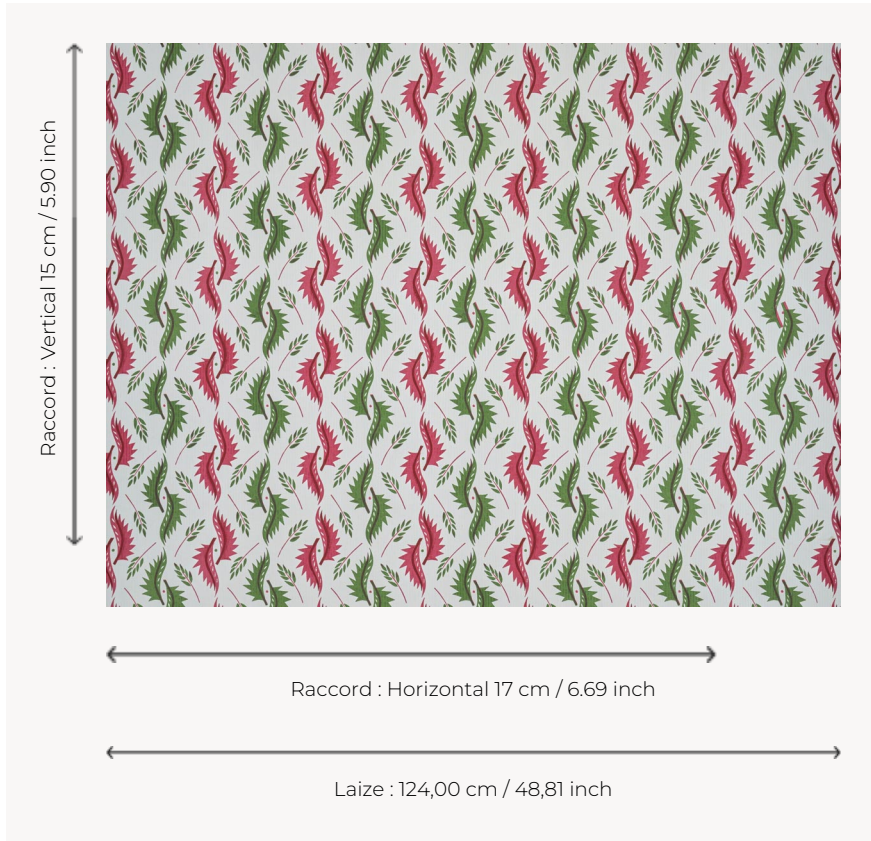

T0642002 NINA

Stylized leaves in the Scandinavian spirit of the 50's.

T0642002 - Raspberry

Thorp of London

TYPE	Prints
TECHNIQUE	Screen printed by hand
USE	Normal use
MARTINDALE	15.000 T
SALES UNIT	Available per meter/yard
GROUND	TS013 - Lucy Off White
COMPOSITION	100 % Cotton
NUMBER OF COLORS	3
COLORS	A-RASPBERRY 38 B-BURGUNDY 121 C-MOSS 2
DESIGN WIDTH	124 cm / 48,81 inch
REPEAT	H: 17 cm - 6,69 inch V: 15 cm - 5,90 inch Straight repeat
WEIGHT	370 gr / ml
CARE	

INFORMATION Hand screen printed

4 Colors

T0642001
Lead

T0642002
Raspberry

T0642003
China

T0642004
Brick