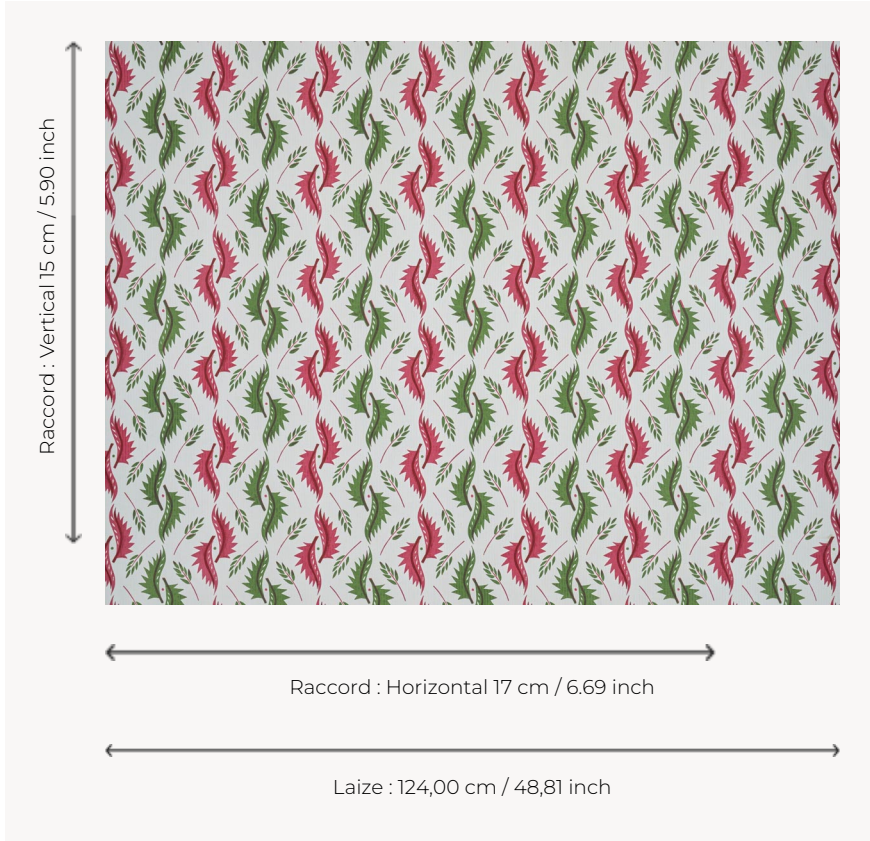

T0642002 NINA

Stylized leaves in the Scandinavian spirit of the 50's.

T0642002 - Raspberry

Thorp of London

TYPE	Prints
TECHNIQUE	Screen printed by hand
USE	Normal use
MARTINDALE	15.000 T
SALES UNIT	Available per meter/yard
GROUND	TS013 - Lucy Off White
COMPOSITION	100 % Cotton
NUMBER OF COLORS	3
COLORS	A-RASPBERRY 38 B-BURGUNDY 121 C-MOSS 2
DESIGN WIDTH	124 cm / 48,81 inch
REPEAT	H: 17 cm - 6,69 inch V: 15 cm - 5,90 inch Straight repeat
WEIGHT	370 gr / ml
CARE	

INFORMATION Hand screen printed

4 Colors

T0642001
Lead

T0642002
Raspberry

T0642003
China

T0642004
Brick