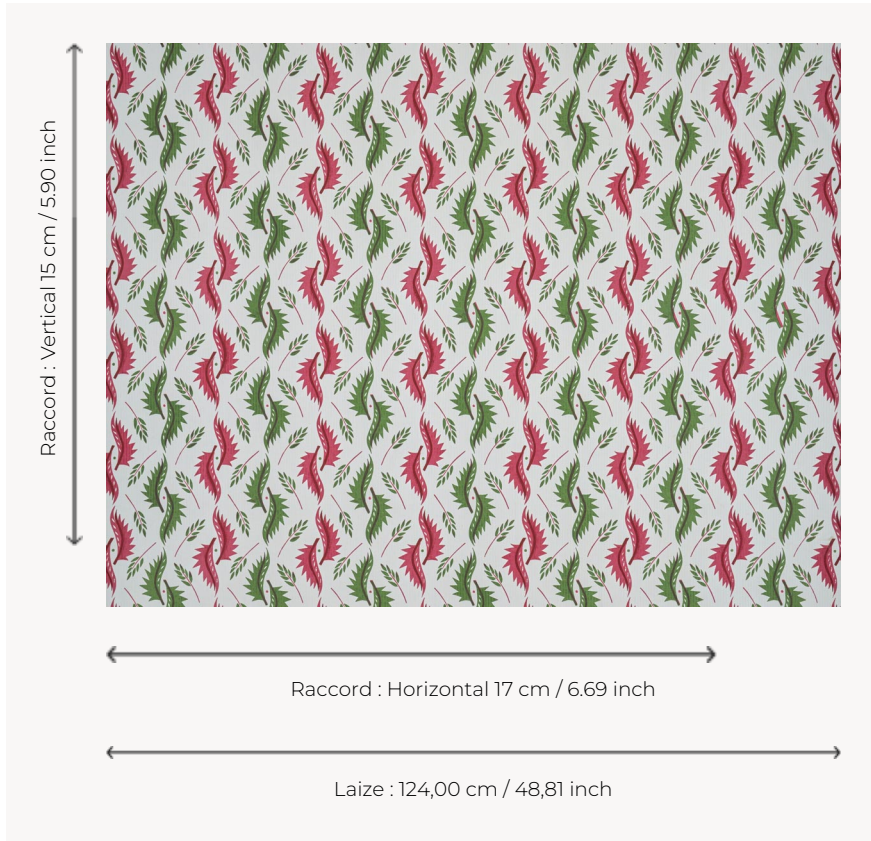

T0642002 NINA

Stylized leaves in the Scandinavian spirit of the 50's.

T0642002 - Raspberry

Thorp of London

TYPE	Prints
TECHNIQUE	Screen printed by hand
USE	Normal use
MARTINDALE	15.000 T
SALES UNIT	Available per meter/yard
GROUND	TS013 - Lucy Off White
COMPOSITION	100 % Cotton
NUMBER OF COLORS	3
COLORS	A-RASPBERRY 38 B-BURGUNDY 121 C-MOSS 2
DESIGN WIDTH	124 cm / 48,81 inch
REPEAT	H: 17 cm - 6,69 inch V: 15 cm - 5,90 inch Straight repeat
WEIGHT	370 gr / ml
CARE	
INFORMATION	Hand screen printed

4 Colors

T0642001
Lead

T0642002
Raspberry

T0642003
China

T0642004
Brick