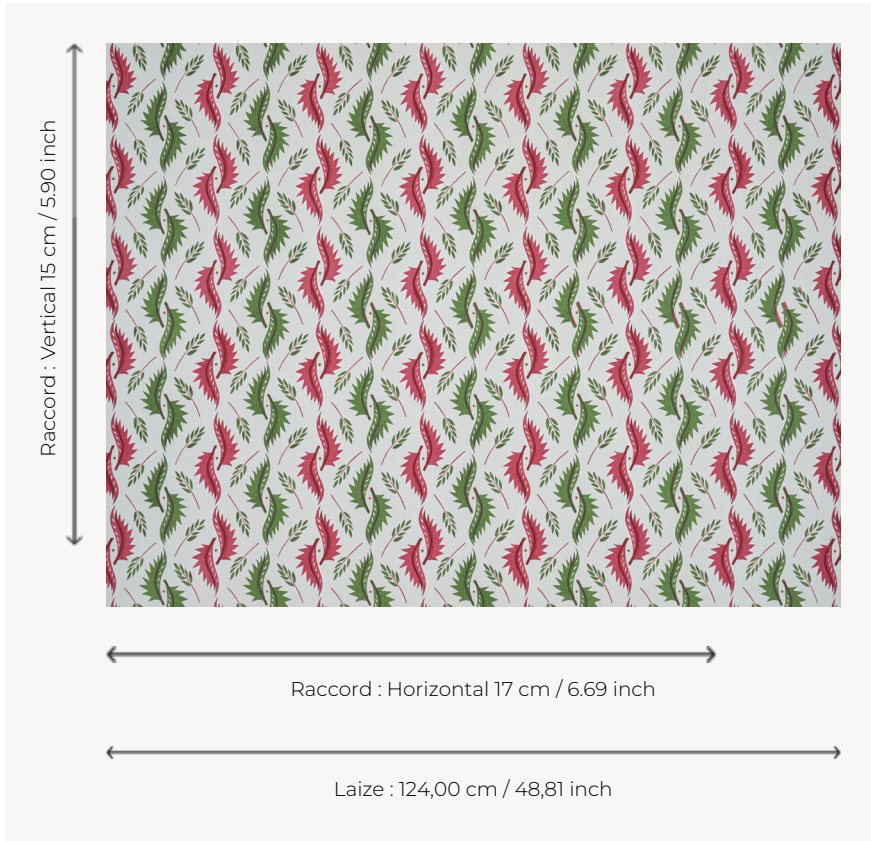

# T0642002 NINA

Stylized leaves in the Scandinavian spirit of the 50's.

## Thorp of London

<b>TYPE</b>	Prints
<b>TECHNIQUE</b>	Screen printed by hand
<b>USE</b>	Normal use
<b>MARTINDALE</b>	15.000 T
<b>SALES UNIT</b>	Available per meter/yard
<b>GROUND</b>	TS013 - Lucy Off White
<b>COMPOSITION</b>	100 % Cotton
<b>NUMBER OF COLORS</b>	3
<b>COLORS</b>	A-RASPBERRY 38 B-BURGUNDY 121 C-MOSS 2
<b>DESIGN WIDTH</b>	124 cm / 48,81 inch
<b>REPEAT</b>	H: 17 cm - 6,69 inch V: 15 cm - 5,90 inch Straight repeat
<b>WEIGHT</b>	370 gr / ml
<b>CARE</b>	
<b>INFORMATION</b>	Hand screen printed