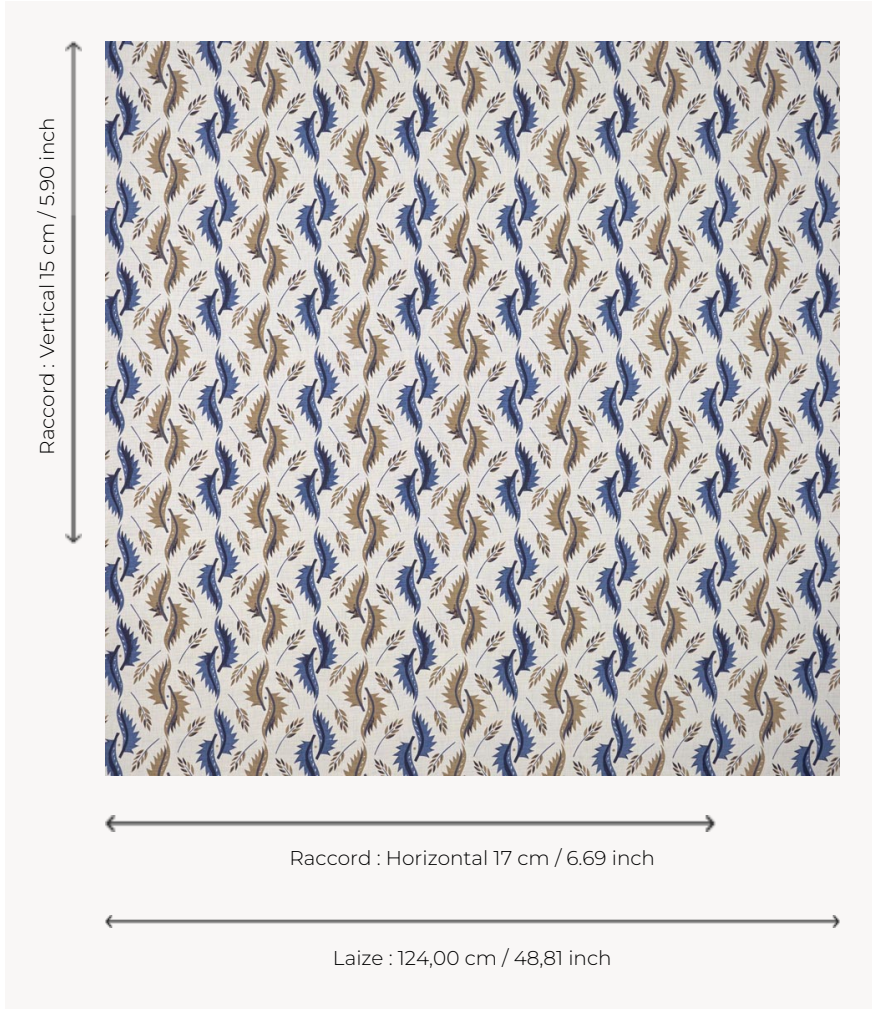

T0642003 NINA

Stylized leaves in the Scandinavian spirit of the 50's.

T0642003 - China

Thorp of London

TYPE	Prints
TECHNIQUE	Screen printed by hand
SALES UNIT	Available per meter/yard
GROUND	TS018 - Spencer Off White
COMPOSITION	57 % Linen - 43 % Cotton
NUMBER OF COLORS	3
COLORS	A-CHINA 12 B-FEDERAL 89 C-CHANTERELLE 161
DESIGN WIDTH	124 cm / 48,81 inch
REPEAT	H: 17 cm - 6,69 inch V: 15 cm - 5,90 inch Straight repeat
WEIGHT	347 gr / ml
CARE	
INFORMATION	Hand screen printed

4 Colors

T0642001
Lead

T0642002
Raspberry

T0642003
China

T0642004
Brick