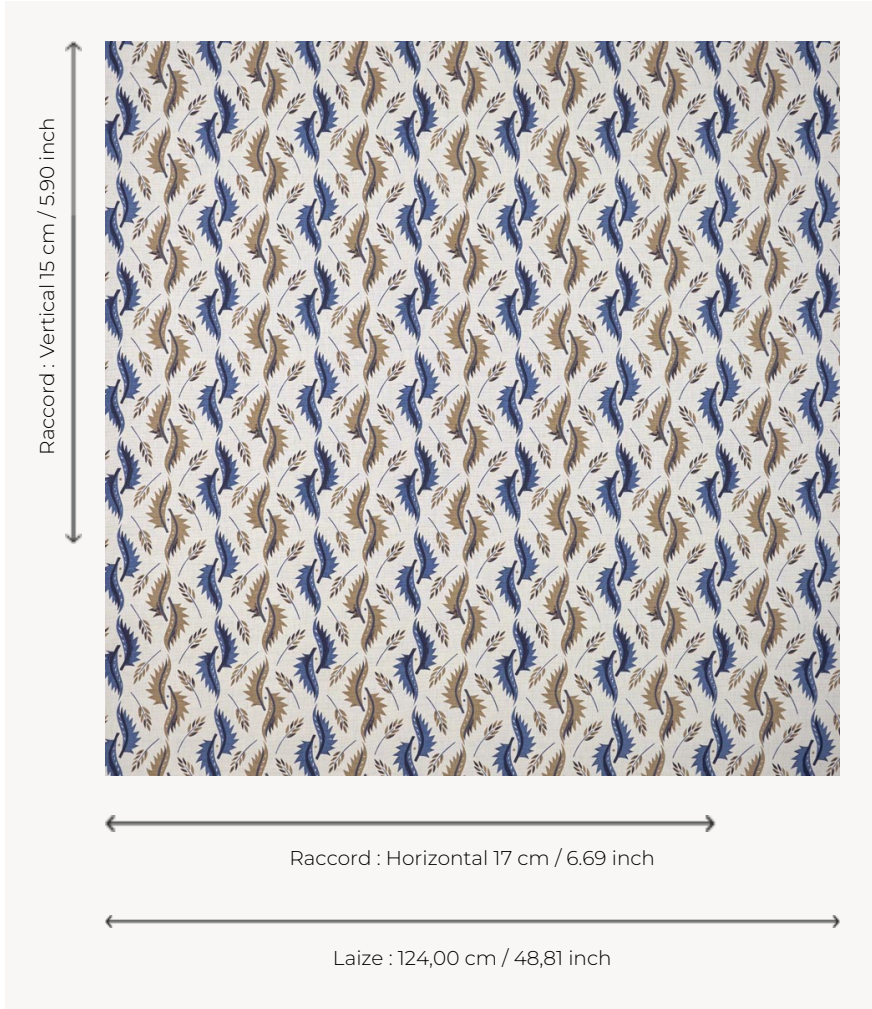

# T0642003 NINA

Stylized leaves in the Scandinavian spirit of the 50's.

## Thorp of London

<b>TYPE</b>	Prints
<b>TECHNIQUE</b>	Screen printed by hand
<b>SALES UNIT</b>	Available per meter/yard
<b>GROUND</b>	TS018 - Spencer Off White
<b>COMPOSITION</b>	57 % Linen - 43 % Cotton
<b>NUMBER OF COLORS</b>	3
<b>COLORS</b>	A-CHINA 12 B-FEDERAL 89 C-CHANTERELLE 161
<b>DESIGN WIDTH</b>	124 cm / 48,81 inch
<b>REPEAT</b>	H: 17 cm - 6,69 inch V: 15 cm - 5,90 inch Straight repeat
<b>WEIGHT</b>	347 gr / ml
<b>CARE</b>	
<b>INFORMATION</b>	Hand screen printed

## 4 Colors

T0642001  
Lead

T0642002  
Raspberry

T0642003  
China

T0642004  
Brick