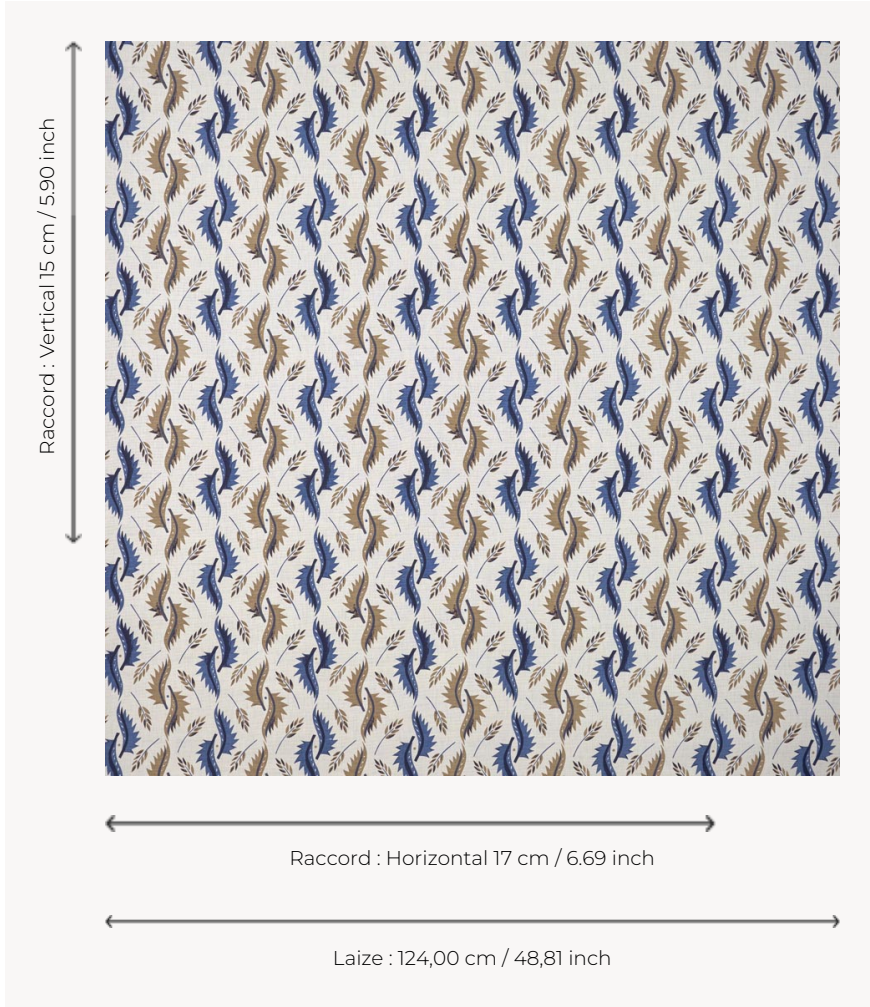

# T0642003 NINA

Stylized leaves in the Scandinavian spirit of the 50's.

## Thorp of London

<b>TYPE</b>	Prints
<b>TECHNIQUE</b>	Screen printed by hand
<b>SALES UNIT</b>	Available per meter/yard
<b>GROUND</b>	TS018 - Spencer Off White
<b>COMPOSITION</b>	57 % Linen - 43 % Cotton
<b>NUMBER OF COLORS</b>	3
<b>COLORS</b>	A-CHINA 12 B-FEDERAL 89 C-CHANTERELLE 161
<b>DESIGN WIDTH</b>	124 cm / 48,81 inch
<b>REPEAT</b>	H: 17 cm - 6,69 inch V: 15 cm - 5,90 inch Straight repeat
<b>WEIGHT</b>	347 gr / ml
<b>CARE</b>	
<b>INFORMATION</b>	Hand screen printed

## 4 Colors

T0642001  
Lead

T0642002  
Raspberry

T0642003  
China

T0642004  
Brick